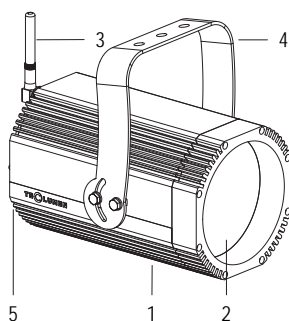

100-240 V AC 50/60Hz 58W

CL I IP 65 WIRELESS DMX

4.9 kg

Handy orientable spotlight with a compact size and manual zoom adjustment, 1 COB source with ultra-high light output, controlled with DMX 512 signal. Salt mist resistant paint. Anti-condensation valve. Complete with gobo holder.