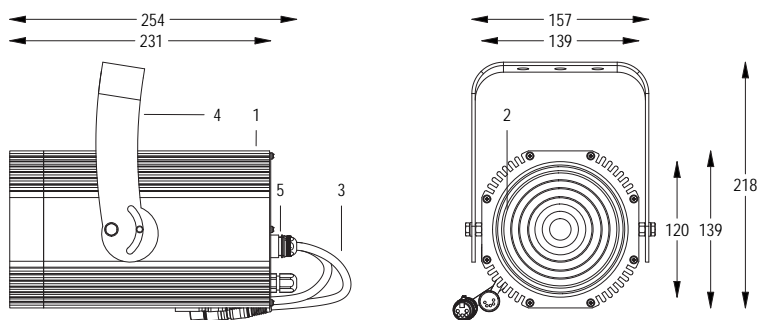

Technical drawing

Photometric data

Allo zoom minimo - At minimum zoom

Dist. m	6	8	10	12	14	16
Lux	844	475	304	211	155	119
Diam. m	1,2	1,6	2,0	2,4	2,8	3,2

Allo zoom massimo - At maximum zoom

Dist. m	2	4	6	8	10	12
Lux	3463	866	385	216	139	96
Diam. m	1,1	2,2	3,4	4,5	5,6	6,7

Optics 11°/31°

Accessories

FORTE CONTROL
Code 4400000005
€ -