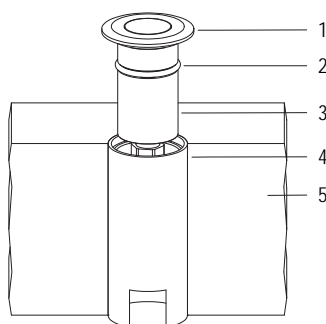

Code	LED colour	Luminous Flux	Beam Angle	€
SPOTLIGHT WITH FORMWORK and 1m of CABLE				
6801600064	4000K	60 lumen	FROST	-
6801600090	3000K	60 lumen	FROST	-

FIX **W** **2 WIRES** **IP68**

microPUNTO

FROST OPTICS

24V DC
1W
CL III
IP 68
0,2 Kg

Outdoor walkable fixed-color projector with 1 high-power LED. With frost diffuser and mirror-polished stainless steel round flange. Not suitable for permanent immersion. Guaranteed for 60 days of full immersion. Complete with power cord and formwork. DIMMABLE WITH SPECIAL ACCESSORY. OTHER COLOR TEMPERATURES ON REQUEST.

- 1 AISI316L STEEL RING NUT
- 2 RUBBER RING
- 3 ANODIZED ALUMINIUM
- 4 PLASTIC FORMWORK
- 5 FLOORING