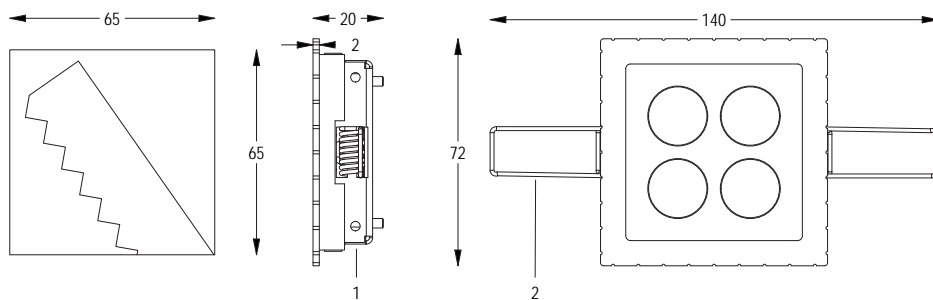

Technical drawing

Photometric data