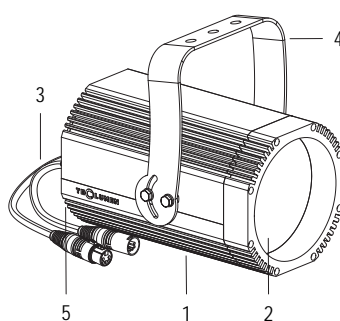

DMX IP65

FORTE150PC

PEBBLE CONVEX LENS

100-240 V AC 50/60Hz 58W

CL I IP65 DMX 512

4.9 kg

Handy orientable spotlight with a compact size and manual zoom adjustment, 1 COB source with ultra-high light output, controlled with DMX 512 cables. Salt mist resistant paint. Anti-condensation valve. Complete with gobo holder.