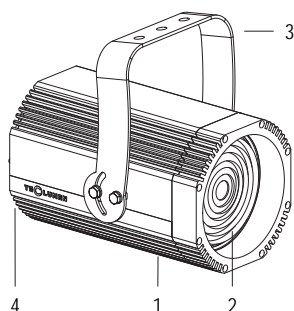

IP65

FORTE150F

FRESNEL LENS 9° / 45°

100-240 V AC 50/60Hz 58W

CL I IP 65 4.6 kg

Handy orientable spotlight with a compact size and manual zoom adjustment, 1 COB source with ultra-high light output. Salt mist resistant paint. Anti-condensation valve. Complete with gobo holder.