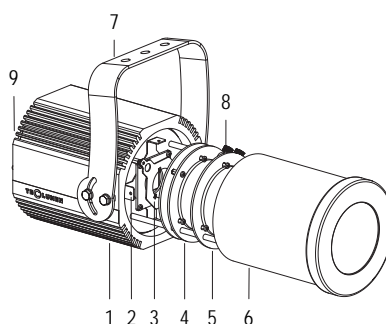

HD IP65
FORTE150
PROFILE

OPTICS 20° / 40°

100-240 V AC 50/60Hz 58W

IP 65 5.6 kg

Handy orientable profiler with a compact size and manual adjustment of zoom and focus, with high-definition optics, 1 COB source with ultra-high light output. Salt mist resistant paint. Anti-condensation valve. Complete with gobo holder.