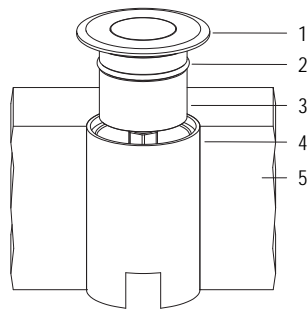

Code	LED colour	Luminous Flux	Beam Angle	€
SPOTLIGHT WITH FORMWORK and 1m of CABLE				
6801607494	RGBW	142 lumen	FROST	-

DMX RGB 5 WIRES IP68

MINI PUNTO

FROST OPTICS

24V DC 5 W CL III IP 68
DMX 512 RGBW 0,7 Kg

Walkable RGBW color-changing outdoor projector with 4 high-power LEDs. With frost diffuser and mirror-polished stainless steel round flange. Not suitable for permanent immersion. Guaranteed for 60 days of full immersion. Controlled with DMX 512 signal. Complete with power cord.

- 1 AISI316L STEEL RING NUT
- 2 RUBBER RING
- 3 ANODIZED ALUMINIUM
- 4 PLASTIC FORMWORK
- 5 FLOORING