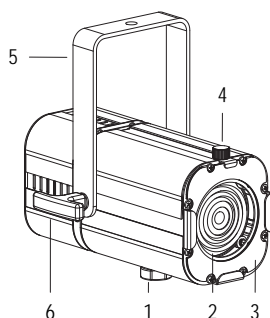

MINIPONYF FRESNEL LENS

100-240 V AC 50/60Hz 42 W

CL I IP 20 1.9 kg

Handy and adjustable spot with compact size with manual zoom adjustment with Fresnel lens, highpower 1 COB source, controlled with DALI signal. Complete with color gel frame. CUSTOM COLORS ON REQUEST.

- 1 ADJUSTABLE ZOOM
- 2 FRESNEL LENS
- 3 GEL HOLDER FRAME
- 4 FRAME RETAINING FLYWHEEL
- 5 ORIENTABLE FORK
- 6 PIVOT HINGE