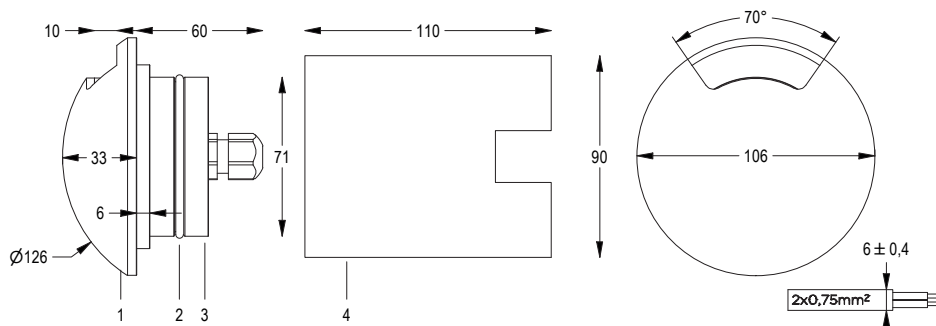

Technical drawing

Photometric data