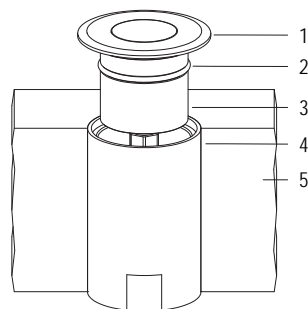

Code	LED colour	Luminous Flux	Beam Angle	€
SPOTLIGHT WITH FORMWORK and 1m of CABLE				
6801607464	4000K	125 lumen	FROST	-
6801607490	3000K	120 lumen	FROST	-

FIX **2 WIRES** **IP68**

MINI PUNTO

FROST OPTICS

24V DC 3.5 W CL III

IP 68 0.6 Kg

Outdoor walkable fixed-color 1 COB LED high-power floodlight. With frost diffuser and mirror-polished stainless steel round flange. Not suitable for permanent immersion. Guaranteed for 60 days of full immersion. Complete with power cord and formwork. DIMMABLE WITH SPECIAL ACCESSORY. OTHER COLOR TEMPERATURES ON REQUEST.

- 1 AISI316L STEEL RING NUT
- 2 RUBBER RING
- 3 ANODIZED ALUMINIUM
- 4 PLASTIC FORMWORK
- 5 FLOORING