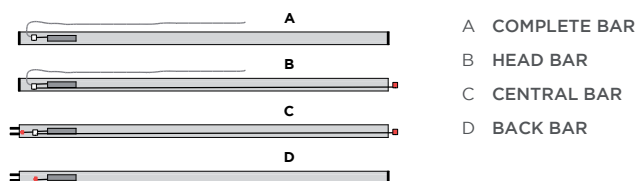

FIX
MODERNA
SINGLE EMISSION

220-240 V AC III

ANODIZED ALUMINIUM IP IP20

High-brightness suspension lamp with aluminum profile and anti-reflective opal cover. Complete with suspension system. CUSTOMIZABLE LENGTH AND COLOR ON REQUEST. UGR<19.

Code	Length L	LED colour	Power	Luminous Flux	€
LAMP WITH SUSPENSION KIT AND 1m CABLE					
10260A3A	1000	3000K	32 W	2066 lumen	-
10260A4A	1000	4000K	32 W	2125 lumen	-
10261A3A	1500	3000K	48 W	3099 lumen	-
10261A4A	1500	4000K	48 W	3188 lumen	-
10262A3A	2000	3000K	64 W	4132 lumen	-
10262A4A	2000	4000K	64 W	4250 lumen	-
10263A3A	2500	3000K	80 W	5165 lumen	-
10263A4A	2500	4000K	80 W	5313 lumen	-
10264A3A	3000	3000K	96 W	6198 lumen	-
10264A4A	3000	4000K	96 W	6375 lumen	-
10265A3A	3500	3000K	112 W	7231 lumen	-
10265A4A	3500	4000K	112 W	7438 lumen	-