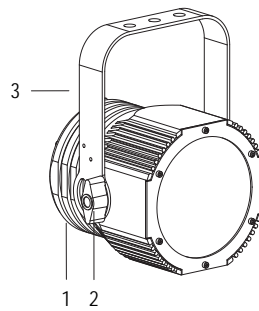

- 1 PAINTED ALUMINIUM
- 2 PIVOT HINGE
- 3 ORIENTABLE FORK

Technical drawing

Photometric data

Accessories

DINA-DR2 LITE
Code 60001306
€ -

STICK GU2
Code 29090106
€ -

STICK KE2
Code 29091306
€ -

STICK DE3
Code 29090306
€ -