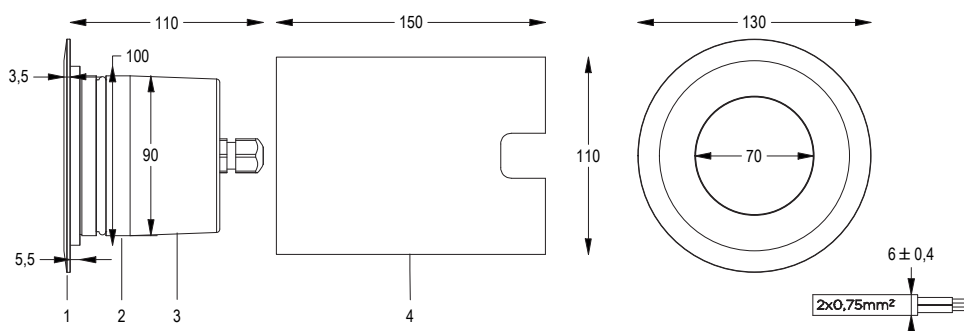

Technical drawing

Photometric data