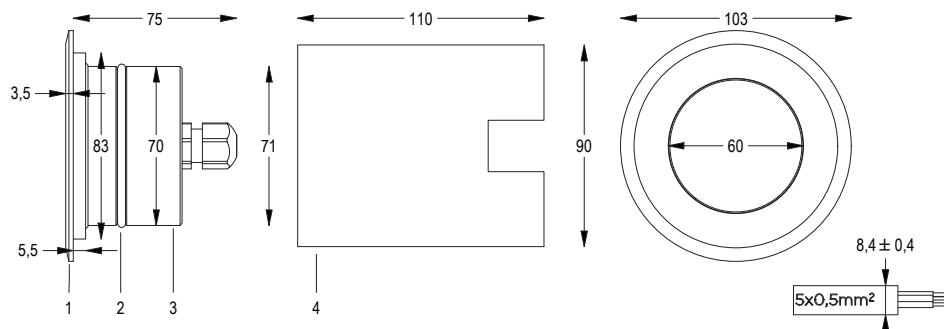

Technical drawing

Photometric data