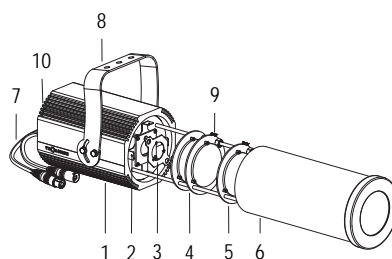

HD RGB DMX IP65

FORTE150 PROFILE

OPTICS 12° / 16°

100-240 V AC 50/60Hz 58W

CL I IP 65 DMX 512

5.6 kg

Handy orientable profiler with a compact size and manual adjustment of zoom and focus, with high-definition optics, 1 RGBW COB source, controlled with DMX 512 cables. Complete with gobo holder.