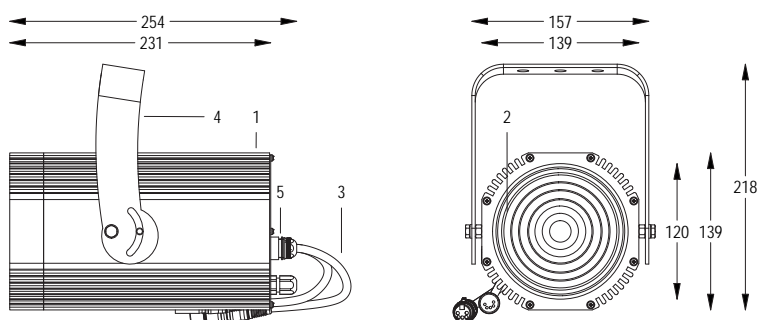

Technical drawing

Photometric data

Allo zoom minimo - At minimum zoom

Dist. m	5	10	15	20	25	30
Lux	4019	1005	447	251	161	112
Diam. m	0,8	1,6	2,4	3,2	4,0	4,8

Allo zoom massimo - At maximum zoom

Dist. m	2	4	6	8	10	12
Lux	4081	1020	453	255	163	113
Diam. m	1,7	3,3	5,0	6,7	8,3	10,0

Optics 9°/45°

Accessories

FORTE CONTROL
Code 4400000005
€ -