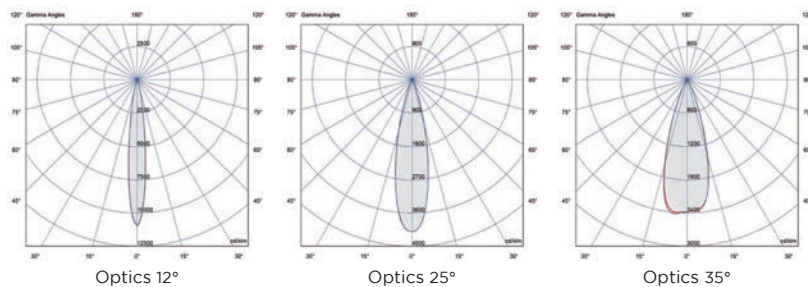

Accessories

FORMWORK
Code 1035700506
€ -

PUSH DIMMER
Code 33030044
€ -

AL. 24V DC 100W IP67
Code 0216210044
€ -

AL. 24V DC 150W IP67
Code 0219210044
€ -