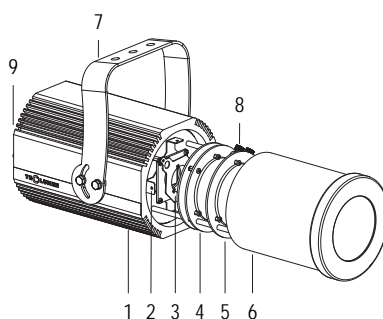

HD DALI IP65

FORTE150 PROFILE

OPTICS 20° / 40°

100-240 V AC 50/60Hz 58W

CL I IP 65 4.9 kg

Handy orientable profiler with a compact size and manual adjustment of zoom and focus, with high-definition optics, 1 COB source with ultra-high light output, controlled with DALI signal. Salt mist resistant paint. Anti-condensation valve. Complete with gobo holder.