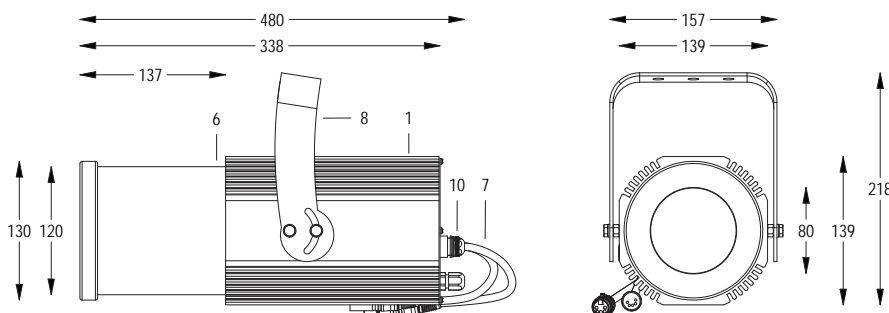

Technical drawing

Photometric data

Allo zoom minimo - At minimum zoom

Dist. m	5	10	15	20	25	30
Lux	636	159	71	40	25	18
Diam. m	1,8	3,6	5,5	7,3	9,1	10,9

Allo zoom massimo - At maximum zoom

Dist. m	5	10	15	20	25	30
Lux	247	62	27	15	10	7
Diam. m	3,2	6,3	9,5	12,6	15,8	18,9

Optics 22°/34°

Accessories

FORTE CONTROL
Code 4400000005
€ -