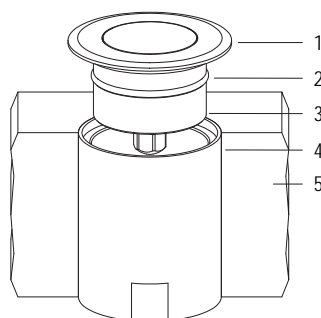

FIX 2 WIRES IP68
PUNTO
FROST OPTICS

24V DC 3.5 W CL III
IP 68 0.5 Kg

Outdoor walkable fixed-color 1 COB LED high-power floodlight. With frost diffuser and mirror-polished stainless steel round flange. Not suitable for permanent immersion. Guaranteed for 60 days of full immersion. Complete with power cord and formwork. DIMMABLE WITH SPECIAL ACCESSORY. OTHER COLOR TEMPERATURES ON REQUEST.

- 1 AISI316L STEEL RING NUT
- 2 RUBBER RING
- 3 ANODIZED ALUMINIUM
- 4 PLASTIC FORMWORK
- 5 FLOORING