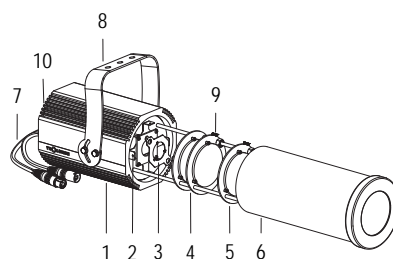

HD DMX IP65

FORTE150 PROFILE

OPTICS 16° / 30°

100-240 V AC 50/60Hz 58W

CL I IP 65 DMX 512

5.6 kg

Handy orientable profiler with a compact size and manual adjustment of zoom and focus, with high-definition optics, 1 COB source with ultra-high light output, controlled with DMX 512 cables. Salt mist resistant paint. Anti-condensation valve. Complete with gobo holder.