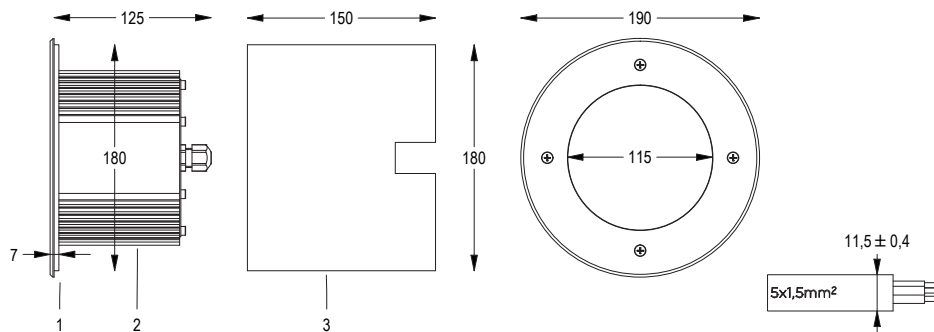

Technical drawing

Photometric data