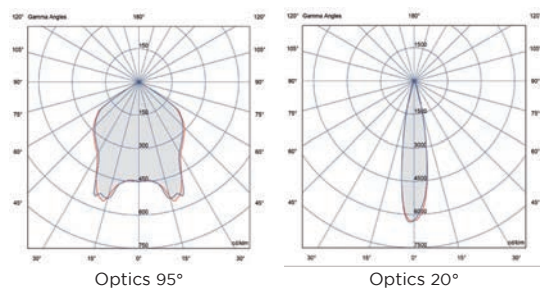

Accessories

- AL. 24V DC 60W IP67
  Code 0213210044
  € -
- DMX BOX
  Code 33161801
  € -
- REMOTE KIT DMX BOX
  Code 4494000004
  € -
- STICK GU2
  Code 29090106
  € -