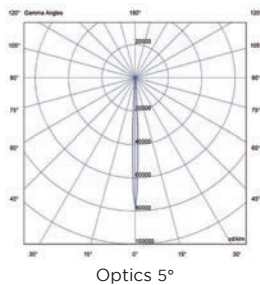

Accessories

- **CASSAFORMA**
  Code RML2546
  € -
- **STICK DE3**
  Code 29090306
  € -
- **AL. 24V DC 100W IP67**
  Code 0216210044
  € -
- **AL. 24V DC 150W IP67**
  Code 0219210044
  € -