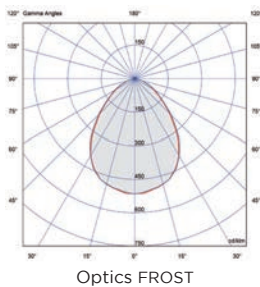

Accessories

- **FORMWORK**
  Code RML2488
  € -
- **STICK DE3**
  Code 29090306
  € -
- **AL. 24V DC 60W IP67**
  Code 0213210044
  € -
- **AL. 24V DC 100W IP67**
  Code 0216210044
  € -