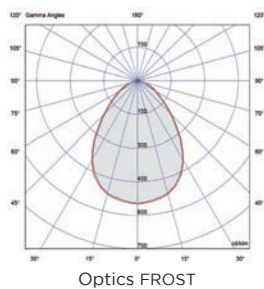

Accessories

FORMWORK
Code RML2491
€ -

STICK DE3
Code 29090306
€ -

AL. 24V DC 60W IP67
Code 0213210044
€ -

AL. 24V DC 100W IP67
Code 0216210044
€ -