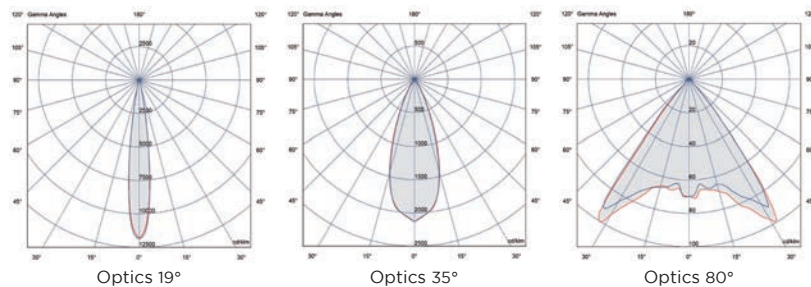

Accessories

FORMWORK Code RML2488 € -	PUSH DIMMER Code 33030044 € -
AL. 24V DC 36W IP67 Code 0209218844 € -	AL. 24V DC 60W IP67 Code 0213210044 € -