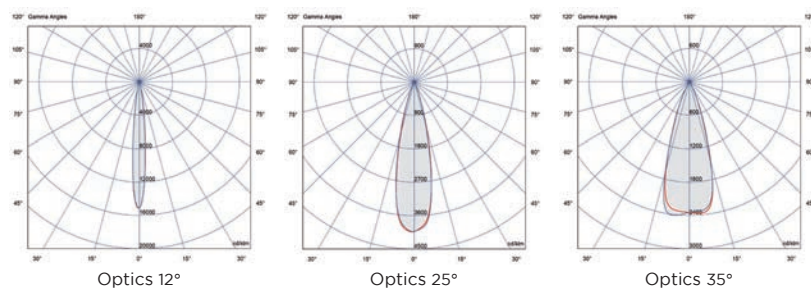

Photometric data

Accessories

PUSH DIMMER
Code 33030044
€ -

AL. 24V DC 36W IP67
Code 0209218844
€ -

AL. 24V DC 60W IP67
Code 0213210044
€ -

AL. 24V DC 100W IP67
Code 0216210044
€ -