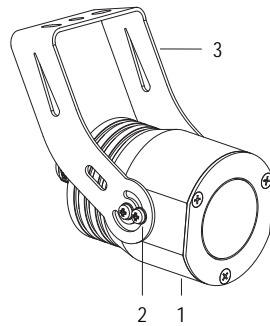

- 1 ANODIZED ALUMINIUM
- 2 PIVOT HINGE
- 3 ORIENTABLE FORK

Technical drawing

Photometric data

Accessories

STICK DE3
Code 29090306
€ -

STICK GU2
Code 29090106
€ -

AL. 24V DC 100W IP67
Code 0216210044
€ -

AL. 24V DC 150W IP67
Code 0219210044
€ -