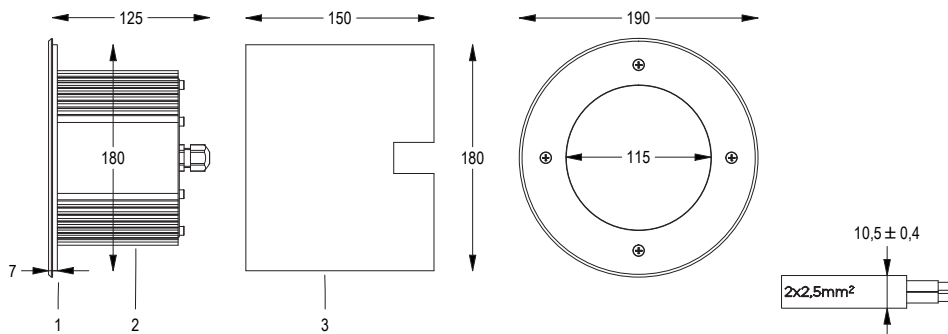

Technical drawing

Photometric data