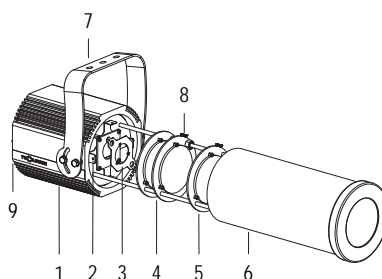

- 1 ALUMINIUM DIE CASTING
- 2 SHUTTERS
- 3 GOBO HOLDER
- 4 ZOOM LENSES
- 5 FOCUS LENS
- 6 IP65 COVERAGE
- 7 ORIENTABLE BRACKET
- 8 ZOOM AND FOCUS TIGHTENING
- 9 ANTI-CONDENSATION VALVE

Technical drawing