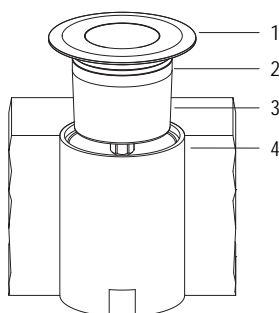

- 1 AISI316L STEEL RING NUT
- 2 RUBBER RING
- 3 ANODIZED ALUMINIUM
- 4 PLASTIC FORMWORK
- 5 FLOORING