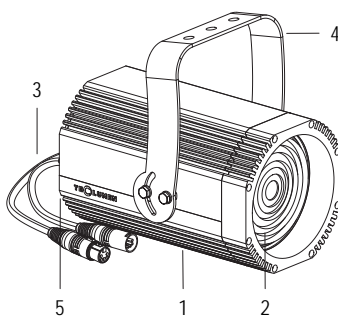

100-240 V AC 50/60Hz 58W

CL I IP 65 DMX 512

4.6 kg

Handy orientable spotlight with a compact size and manual zoom adjustment, 1 COB source with ultra-high light output, controlled with DMX 512 cables. Salt mist resistant paint. Anti-condensation valve. Complete with gobo holder.