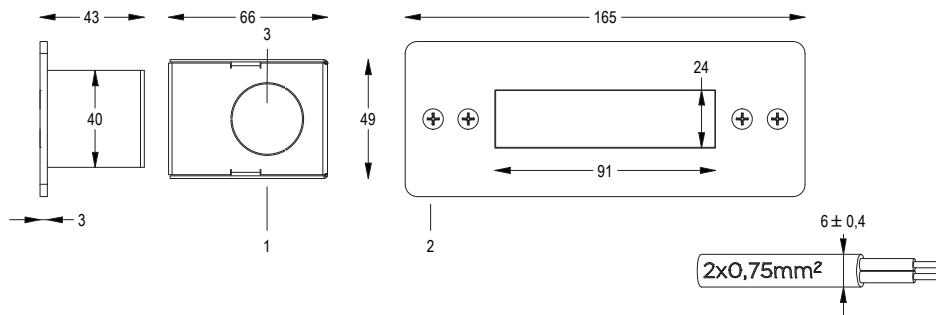

- 1 ANODIZED ALUMINIUM
- 2 AISI316L STEEL FLANGE
- 3 WIRING HOLE

Technical drawing

Photometric data

Accessories

FORMWORK
Code 1000440002
€ -

PUSH DIMMER
Code 33030044
€ -

AL. 24V DC 60W IP67
Code 0213210044
€ -