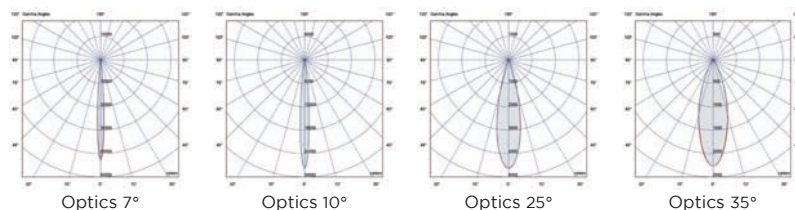

- 1 AISI316L STEEL RING NUT
- 2 RUBBER RING
- 3 ANODIZED ALUMINIUM
- 4 PLASTIC FORMWORK
- 5 FLOORING

Technical drawing

Photometric data

Accessories

Code	LED colour	Luminous Flux	Beam Angle	€
SPOTLIGHT WITH FORMWORK and 1m of CABLE				
6801620064	4000K	223 lumen	19°	-
6801620090	3000K	170 lumen	19°	-
6801530064	4000K	213 lumen	35°	-
6801530090	3000K	162 lumen	35°	-
6801750064	4000K	218 lumen	80°	-
6801750090	3000K	166 lumen	80°	-