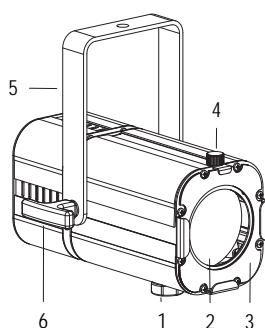

FIX DALI

MINI PONY PC

PEBBLE CONVEX LENS

100-240 V AC 50/60Hz 42 W

CL I IP 20 2.1 kg

Handy and adjustable spot with compact size with manual zoom adjustment with PC lens, highpower 1 COB source, controlled with DALI signal. Complete with color gel frame. CUSTOM COLORS ON REQUEST.

- 1 ADJUSTABLE ZOOM
- 2 PC LENS
- 3 GEL HOLDER FRAME
- 4 FRAME RETAINING FLYWHEEL
- 5 ORIENTABLE FORK
- 6 PIVOT HINGE

Technical drawing

Photometric data

Allo zoom minimo - At minimum zoom

Dist. m	2	4	6	8	10	12
Lux	6075	1519	675	380	243	169
Diam. m	0,4	0,8	1,1	1,5	1,9	2,3