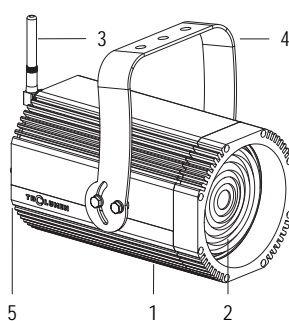

WL DMX IP65

FORTE150F

FRESNEL LENS 17° / 56°

100-240 V AC 50/60Hz 58W

CL I IP65 WIRELESS DMX

4.6 kg

Handy orientable spotlight with a compact size and manual zoom adjustment, 1 COB source with ultra-high light output, controlled with DMX 512 signal. Salt mist resistant paint. Anti-condensation valve. Complete with gobo holder.