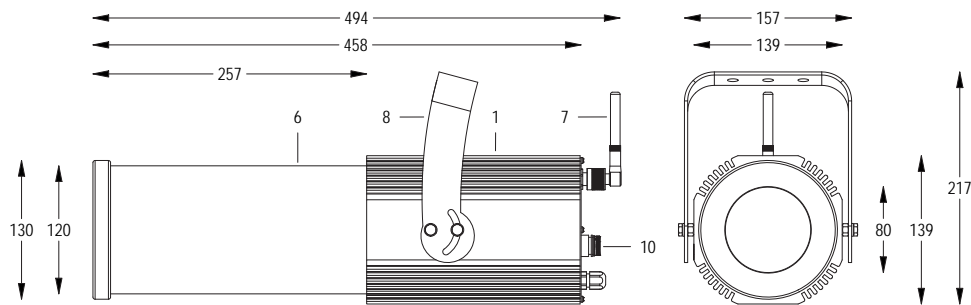

Technical drawing

Photometric data

Allo zoom minimo - At minimum zoom

Dist. m	5	10	15	20	25	30
Lux	5242	1311	582	328	210	146
Diam. m	0,9	1,7	2,6	3,5	4,4	5,2

Allo zoom massimo - At maximum zoom

Dist. m	5	10	15	20	25	30
Lux	3766	942	418	235	151	105
Diam. m	1,3	2,6	4,0	5,3	6,6	7,9

Optics 10°/15°

Accessories

FORTE CONTROL
Code 4400000005
€ -

TRASMETTITORE WIFI
Code 60160042
€ -