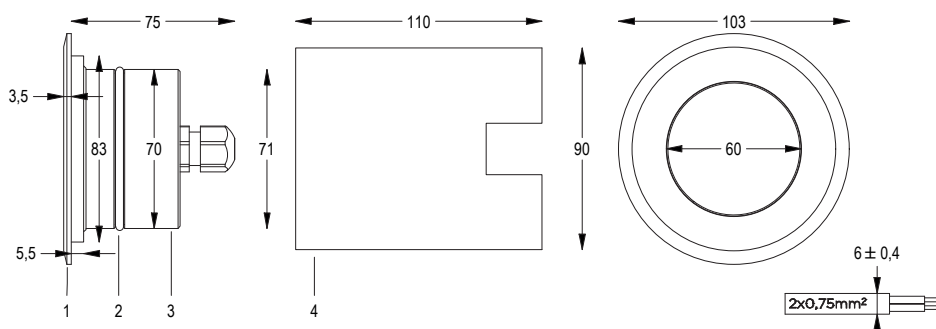

Technical drawing

Photometric data