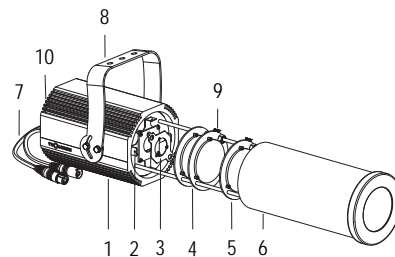

HD DMX IP65

FORTE150 PROFILE

OPTICS 10° / 15°

100-240 V AC 50/60Hz 58W

CL I IP 65 DMX 512

5.6 kg

Handy orientable profiler with a compact size and manual adjustment of zoom and focus, with high-definition optics, 1 COB source with ultra-high light output, controlled with DMX 512 cables. Salt mist resistant paint. Anti-condensation valve. Complete with gobo holder.