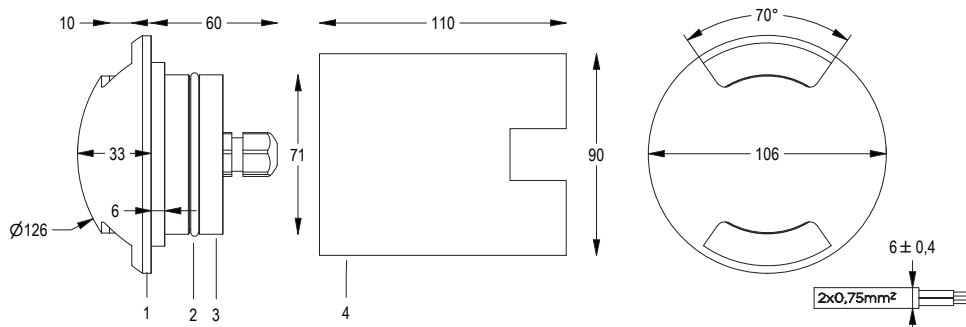

Technical drawing

Photometric data