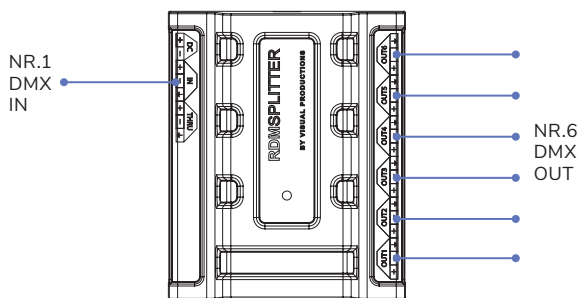

Indicazioni tecniche