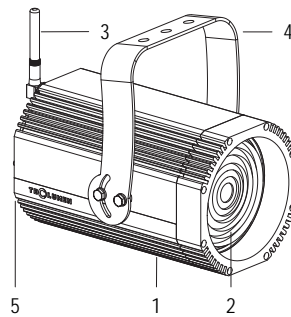

100-240 V AC 50/60Hz 58W

CL I IP 65 WIRELESS DMX

4.6 kg

Handy orientable spotlight with a compact size and manual zoom adjustment, 1 COB source with ultra-high light output, controlled with DMX 512 signal. Salt mist resistant paint. Anti-condensation valve. Complete with gobo holder.