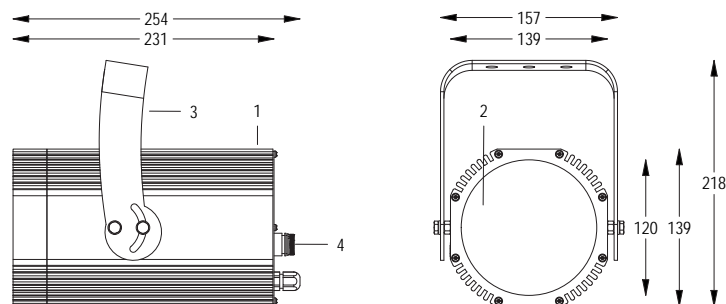

Technical drawing

Photometric data

Allo zoom minimo - At minimum zoom

Dist. m	5	10	15	20	25	30
Lux	4625	1156	514	289	185	128
Diam. m	0,8	1,6	2,4	3,2	4,0	4,8

Allo zoom massimo - At maximum zoom

Dist. m	2	4	6	8	10	12
Lux	4500	1125	500	281	180	125
Diam. m	1,7	3,3	5,0	6,6	8,3	9,9

Optics 10°/38°