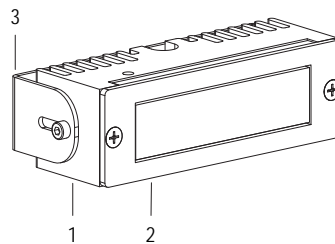

FIX 2 WIRES IP68

RIGA

ORIENTABLE

- 24V DC 4 W CL III IP 68
- 0,5 Kg

Outdoor adjustable fixed-color spotlight with small size with 3 high-power LEDs. With mirror-polished stainless flange. Not suitable for permanent immersion. Guaranteed for 60 days of full immersion. Complete with power cord. Especially suitable for indoor or outdoor detail lighting. DIMMABLE WITH SPECIAL ACCESSORY.