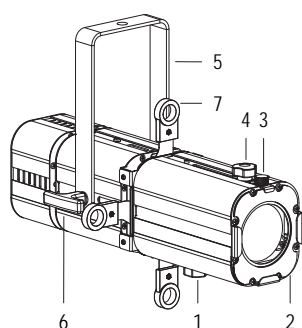

FIX **DALI**

MINI PONY PROFILE

OPTICS 31° / 46°

100-240 V AC 50/60Hz 42 W

CL I IP 20 2.8 kg

Handy and adjustable spot with compact size with manual zoom and focus adjustment, high-power 1 COB source, controlled with DALI signal. Complete with color gel frame. CUSTOM COLORS ON REQUEST.