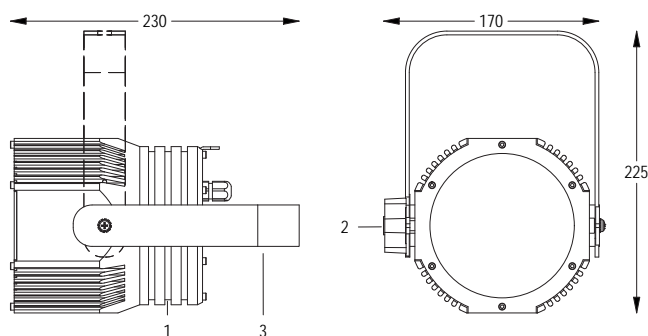

Technical drawing

Photometric data

Code	LED colour	Luminous Flux	Beam Angle	€
FIXTURE WITH 1m of CABLE				
7112376604	RGBW	2289 lumen	7°	-
7112386604	RGBW	2236 lumen	10°	-
7112396604	RGBW	2182 lumen	25°	-
7112536604	RGBW	2182 lumen	35°	-