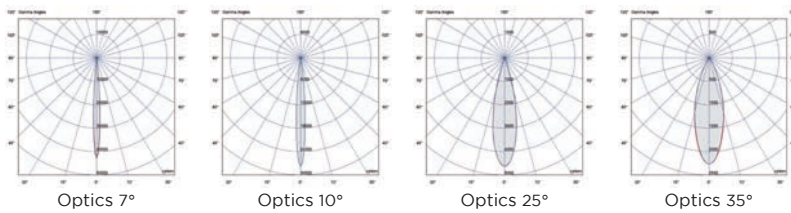

Photometric data

Accessories

STICK DE3
Code 29090306
€ -

STICK GU2
Code 29090106
€ -

AL. 24V DC 100W IP67
Code 0216210044
€ -

AL. 24V DC 150W IP67
Code 0219210044
€ -