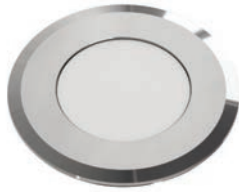

- 1 AISI316L STEEL RING NUT
- 2 RUBBER RING
- 3 ANODIZED ALUMINIUM
- 4 PLASTIC FORMWORK
- 5 FLOORING

Technical drawing

Photometric data

Accessories

- FORMWORK**
Code RML2491
€ -
- PUSH DIMMER**
Code 33030044
€ -
- AL. 24V DC 60W IP67**
Code 0213210044
€ -
- AL. 24V DC 100W IP67**
Code 0216210044
€ -