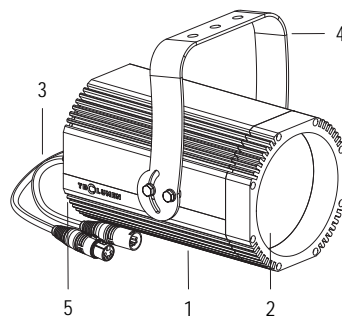

RGB W DMX IP65

FORTE150PC

PEBBLE CONVEX LENS

100-240 V AC 50/60Hz 58W

CL I IP 65 DMX 512

4.9 kg

Handy orientable spotlight with a compact size and manual zoom adjustment, 1 COB source with ultra-high light output, controlled with DMX 512 cables. Salt mist resistant paint. Anti-condensation valve. Complete with gobo holder.