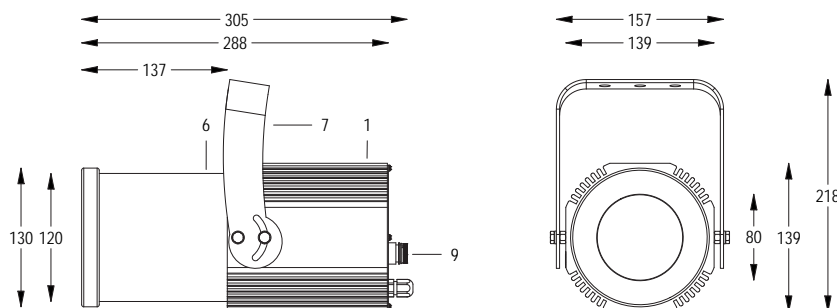

Technical drawing

Photometric data

Allo zoom minimo - At minimum zoom

Dist. m	5	10	15	20	25	30
Lux	2440	610	271	153	98	68
Diam. m	1,8	3,5	5,3	7,0	8,8	10,6

Allo zoom massimo - At maximum zoom

Dist. m	6	8	10	12	14	16
Lux	648	364	233	162	119	91
Diam. m	4,4	5,8	7,3	8,7	10,2	11,6

Optics 20°/40°