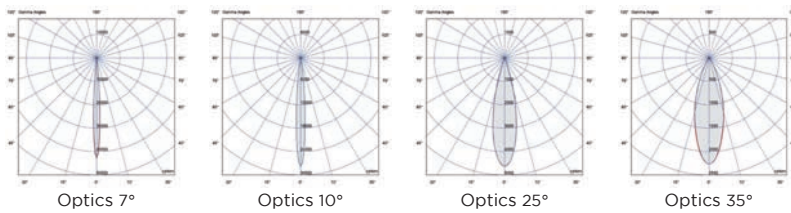

Photometric data

Accessories

DINA-DR2 LITE
Code 60001306
€ -

STICK GU2
Code 29090106
€ -

STICK KE2
Code 29091306
€ -

STICK DE3
Code 29090306
€ -