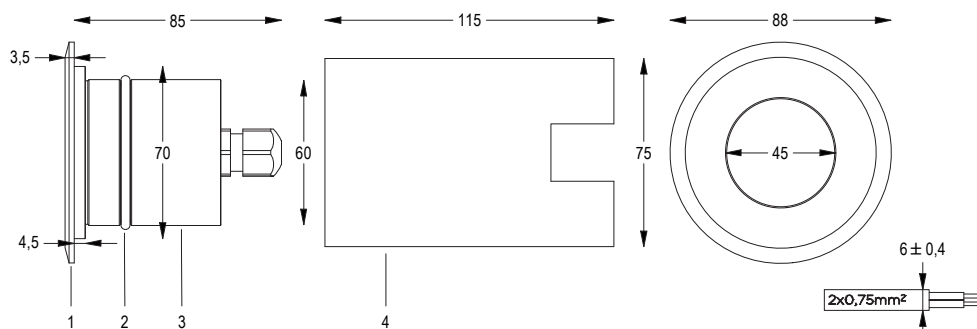

Technical drawing

Photometric data