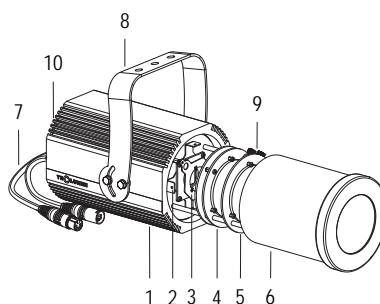

HD RGBW DMX IP65

FORTE150 PROFILE

OPTICS 22° / 34°

100-240 V AC 50/60Hz 58W

CL I IP 65 DMX 512

4.9 kg

Handy orientable profiler with a compact size and manual adjustment of zoom and focus, with high-definition optics, 1 RGBW COB source, controlled with DMX 512 cables. Complete with gobo holder.