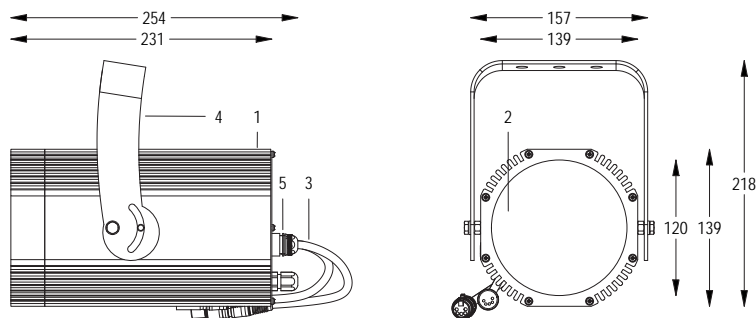

Technical drawing

Photometric data

Allo zoom minimo - At minimum zoom

Dist. m	6	8	10	12	14	16
Lux	1295	729	466	324	238	182
Diam. m	0,8	1,1	1,4	1,7	2,0	2,2

Allo zoom massimo - At maximum zoom

Dist. m	2	4	6	8	10	12
Lux	2625	656	292	164	105	73
Diam. m	1,3	2,7	4,0	5,3	6,6	8,0

Optics 8°/37°

Accessories

FORTE CONTROL
Code 4400000005
€ -