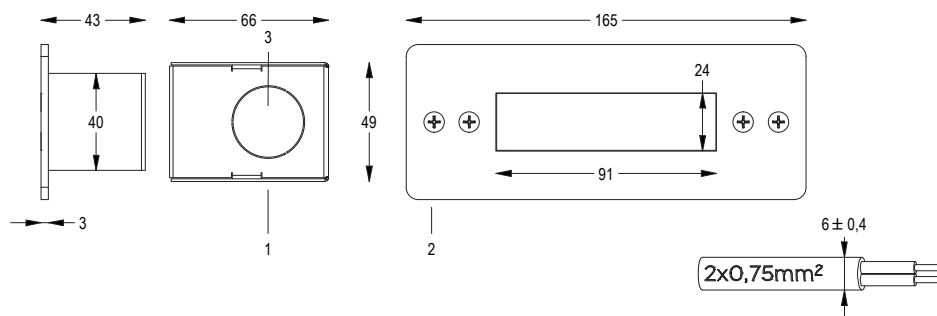

- 1 ANODIZED ALUMINIUM
- 2 AISI316L STEEL FLANGE
- 3 WIRING HOLE

Technical drawing

Photometric data

Accessories

FORMWORK
Code 1000440002
€ -

PUSH DIMMER
Code 33030044
€ -

AL. 24V DC 60W IP67
Code 0213210044
€ -