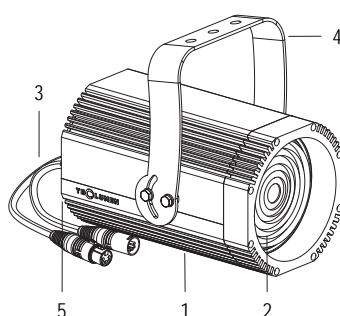

DMX IP65

FORTE150F

FRESNEL LENS 9° / 45°

100-240 V AC 50/60Hz 58W

CL I IP 65 DMX 512

4.6 kg

Handy orientable spotlight with a compact size and manual zoom adjustment, 1 COB source with ultra-high light output, controlled with DMX 512 cables. Salt mist resistant paint. Anti-condensation valve. Complete with gobo holder.