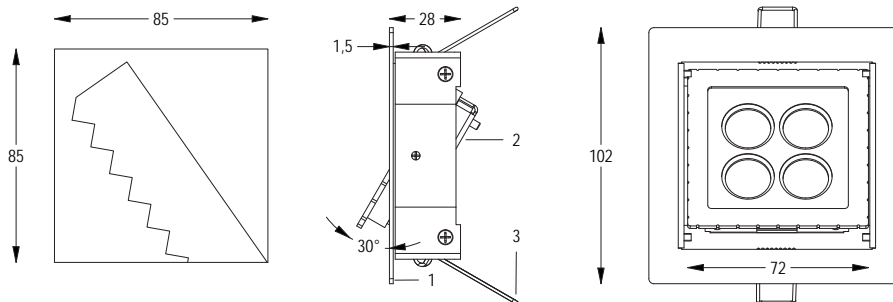

Technical drawing

Photometric data