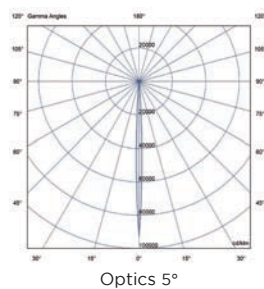

Accessories

FORMWORK
Code RML2489
€ -

PUSH DIMMER
Code 33030044
€ -

AL. 24V DC 36W IP67
Code 0209218844
€ -

AL. 24V DC 60W IP67
Code 0213210044
€ -