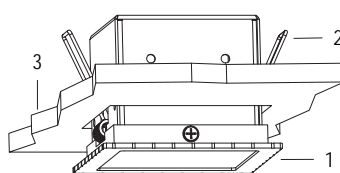

- 1 LAMP
- 2 FLUSH-MOUNTED SPRING
- 3 FALSE CEILING