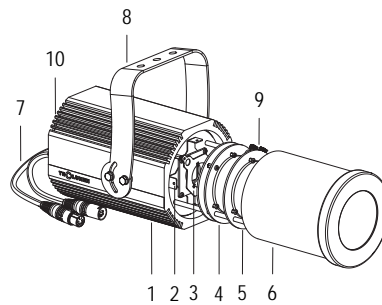

HD DMX IP65

FORTE150 PROFILE

OPTICS 20° / 40°

100-240 V AC 50/60Hz 58W

CL I IP 65 DMX 512

4.9 kg

Handy orientable profiler with a compact size and manual adjustment of zoom and focus, with high-definition optics, 1 COB source with ultra-high light output, controlled with DMX 512 cables. Salt mist resistant paint. Anti-condensation valve. Complete with gobo holder.