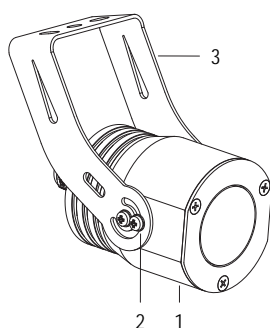

1 ANODIZED ALUMINIUM
2 FRIZIONE
FORCELLA ORIENTABILE