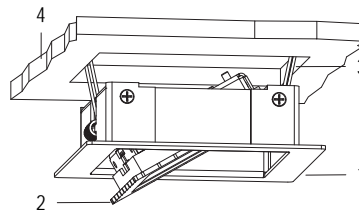

FIX 2 WIRES

MIGNON24

TILTING

24V DC 9W CL III IP 20

0.15 kg

High-power 4-LED tilting flush-mounting spotlight for indoor use, constant voltage supply, with grey-painted square frame.

- 1 FIXING FRAME
- 2 TILTING LAMP
- 3 FLUSH-MOUNTED SPRING
- 4 FALSE CEILING