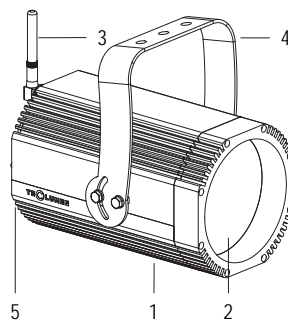

WL DMX IP65

FORTE150PC

PEBBLE CONVEX LENS

100-240 V AC 50/60Hz 58W

CL I IP 65 WIRELESS DMX

4.9 kg

Handy orientable spotlight with a compact size and manual zoom adjustment, 1 COB source with ultra-high light output, controlled with DMX 512 signal. Salt mist resistant paint. Anti-condensation valve. Complete with gobo holder.