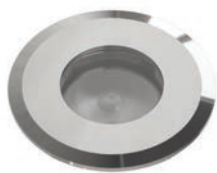

- 1 AISI316L STEEL RING NUT
- 2 RUBBER RING
- 3 ANODIZED ALUMINIUM
- 4 PLASTIC FORMWORK
- 5 FLOORING

Technical drawing

Photometric data

Accessories

- CASSAFORMA**
Code RML2546
€ -
- STICK DE3**
Code 29090306
€ -
- AL. 24V DC 100W IP67**
Code 0216210044
€ -
- AL. 24V DC 150W IP67**
Code 0219210044
€ -