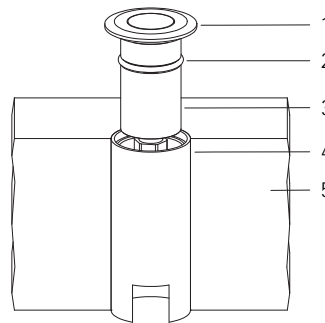

Code	LED colour	Luminous Flux	Beam Angle	€
SPOTLIGHT WITH FORMWORK and 1m of CABLE				
6801600094	RGBW	129 lumen	FROST	-

DMX RGB 5 WIRES IP68

microPUNTO

FROST OPTICS

24V DC 6 W CL III IP 68
DMX 512 RGBW 0,2 Kg

RGBW walkable outdoor RGBW color changing projector with 1 high-power LED. With frost diffuser and mirror-polished stainless steel round flange. Not suitable for permanent immersion. Guaranteed for 60 days of full immersion. Controlled with DMX 512 signal. Complete with power cord.

- 1 AISI316L STEEL RING NUT
- 2 RUBBER RING
- 3 ANODIZED ALUMINIUM
- 4 PLASTIC FORMWORK
- 5 FLOORING