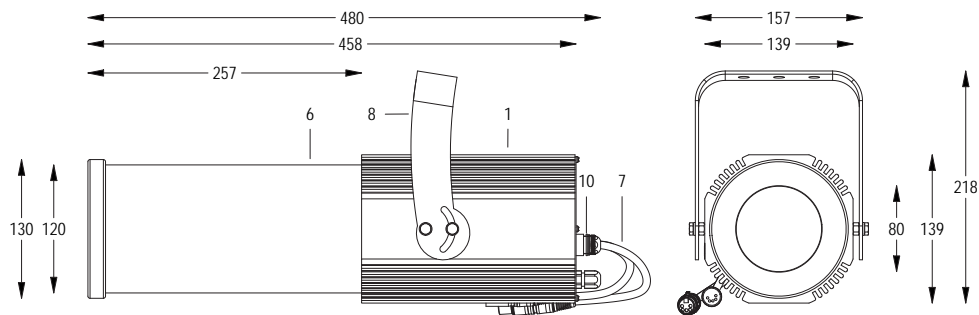

Technical drawing

Photometric data

Allo zoom minimo - At minimum zoom

Dist. m	5	10	15	20	25	30
Lux	5242	1311	582	328	210	146
Diam. m	0,9	1,7	2,6	3,5	4,4	5,2

Allo zoom massimo - At maximum zoom

Dist. m	5	10	15	20	25	30
Lux	3766	942	418	235	151	105
Diam. m	1,3	2,6	4,0	5,3	6,6	7,9

Optics 10°/15°

Accessories

FORTE CONTROL
Code 4400000005
€ -