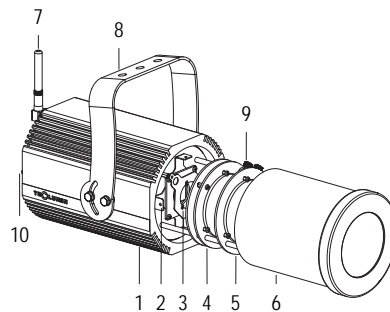

HD DMX WL IP65

FORTE150 PROFILE

OPTICS 20° / 40°

100-240 V AC 50/60Hz 58W

CL I IP 65 WIRELESS DMX

4.9 kg

Handy orientable profiler with a compact size and manual adjustment of zoom and focus, with high-definition optics, 1 COB source with ultra-high light output, controlled with DMX 512 wireless signal. Salt mist resistant paint. Anti-condensation valve. Complete with gobo holder.