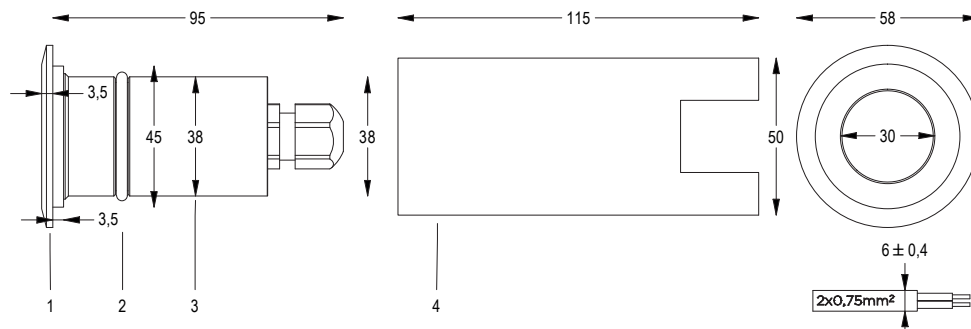

Technical drawing

Photometric data