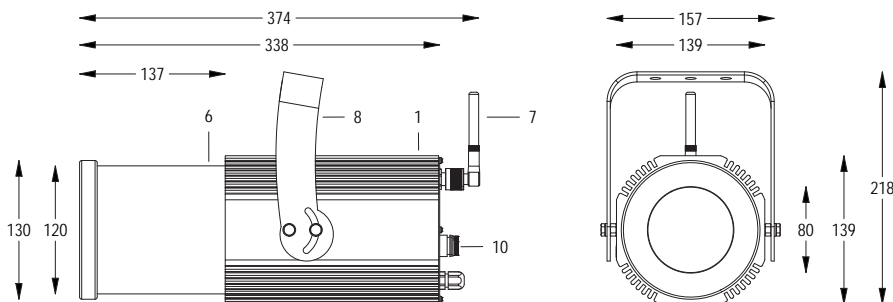

Technical drawing

Photometric data

Allo zoom minimo - At minimum zoom

Dist. m	5	10	15	20	25	30
Lux	636	159	71	40	25	18
Diam. m	1,8	3,6	5,5	7,3	9,1	10,9

Allo zoom massimo - At maximum zoom

Dist. m	5	10	15	20	25	30
Lux	247	62	27	15	10	7
Diam. m	3,2	6,3	9,5	12,6	15,8	18,9

Optics 22°/34°

Accessories

FORTE CONTROL
Code 4400000005
€ -

TRASMETTITORE WIFI
Code 60160042
€ -