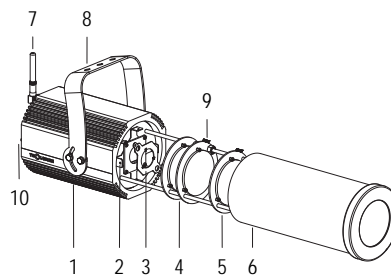

HD DMX WL IP65

FORTE150 PROFILE

OPTICS 10° / 15°

100-240 V AC 50/60Hz 58W

CL I IP 65 WIRELESS DMX

5.6 kg

Handy orientable profiler with a compact size and manual adjustment of zoom and focus, with high-definition optics, 1 COB source with ultra-high light output, controlled with DMX 512 wireless signal. Salt mist resistant paint. Anti-condensation valve. Complete with gobo holder.