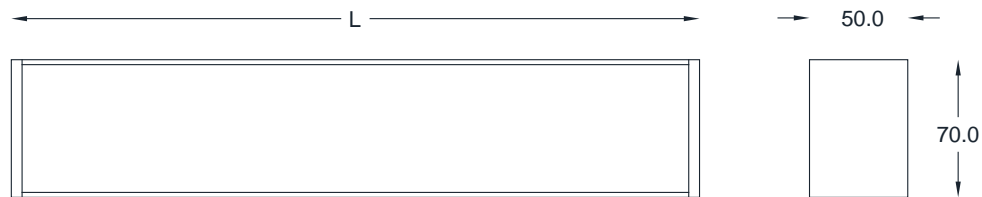

Technical drawing

Photometric data

SPOT AND PROFILE

EVERY DETAIL IS A DETAIL NOT TO BE UNDERESTIMATED.

The Spot and Profile projectors of the **miniPONY** line are designed to light up objects on display in shop windows, shelves and within display areas. Thanks to their technology, this range of products is able to highlight the most important details of the products and goods on show. Because it is often the first impression that counts.