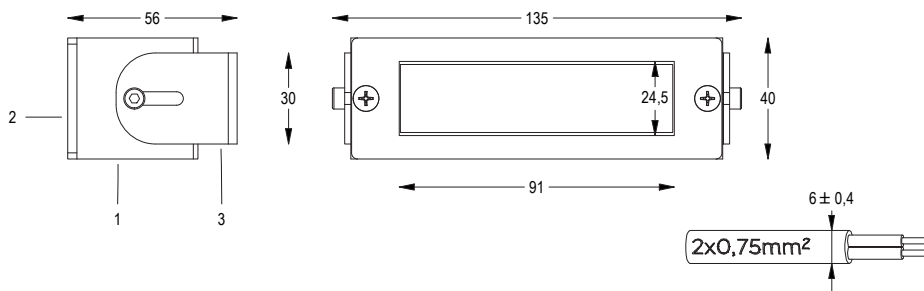

Technical drawing