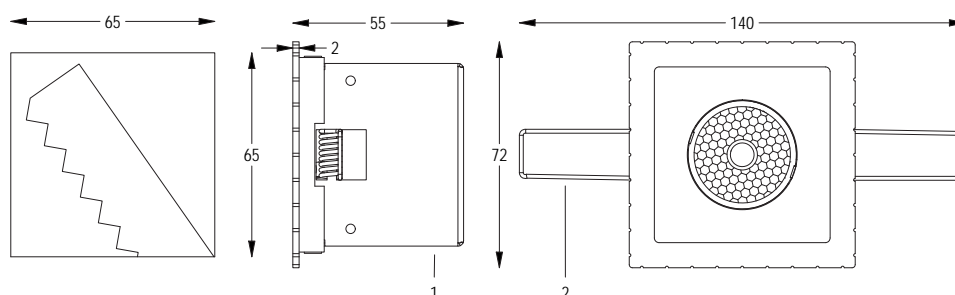

Technical drawing

Photometric data