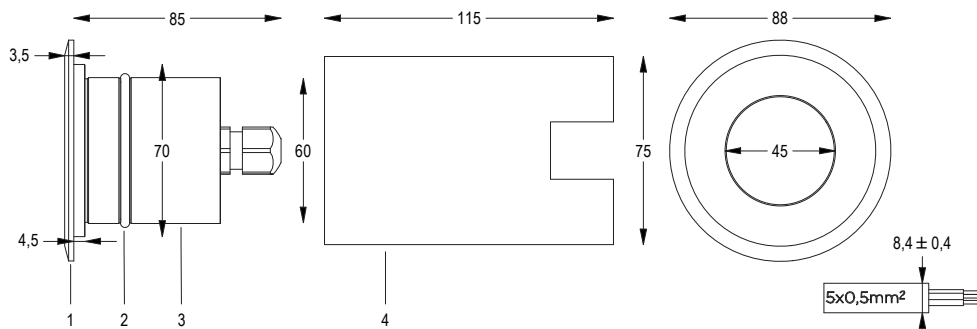

Technical drawing

Photometric data