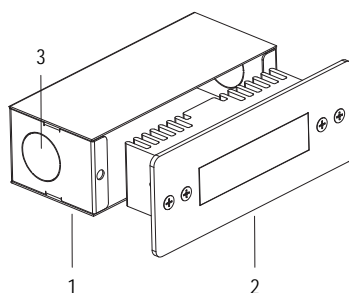

- 1 ANODIZED ALUMINIUM
- 2 AISI316L STEEL FLANGE
- 3 WIRING HOLE