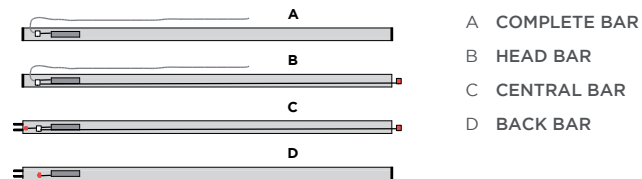

FIX
MODERNA
BI EMISSION

220-240 V AC III

ANODIZED ALUMINIUM IP IP20

High-brightness, double-emitting pendant lamp with aluminum profile and anti-glare opal cover. Complete with suspension system. CUSTOMIZABLE LENGTH AND COLOR ON REQUEST. UGR<19.

Code	Length L	LED colour	Power	Luminous Flux	€
LAMP WITH SUSPENSION KIT AND 1m CABLE					
10320A3A	1000	3000K	52 W	3726 lumen	-
10320A4A	1000	4000K	52 W	3882 lumen	-
10321A3A	1500	3000K	78 W	5589 lumen	-
10321A4A	1500	4000K	78 W	5823 lumen	-
10322A3A	2000	3000K	104 W	7452 lumen	-
10322A4A	2000	4000K	104 W	7764 lumen	-
10323A3A	2500	3000K	130 W	9315 lumen	-
10323A4A	2500	4000K	130 W	9705 lumen	-
10324A3A	3000	3000K	156 W	11178 lumen	-
10324A4A	3000	4000K	156 W	11646 lumen	-
10325A3A	3500	3000K	182 W	13041 lumen	-
10325A4A	3500	4000K	182 W	13587 lumen	-