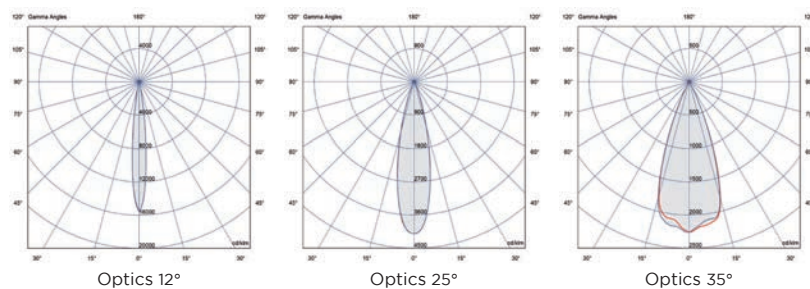

Accessories

- **FORMWORK**
  Code 1035700506
  € -
- **PUSH DIMMER**
  Code 33030044
  € -
- AL. 24V DC 100W IP67
  Code 0216210044
  € -
- AL. 24V DC 150W IP67
  Code 0219210044
  € -