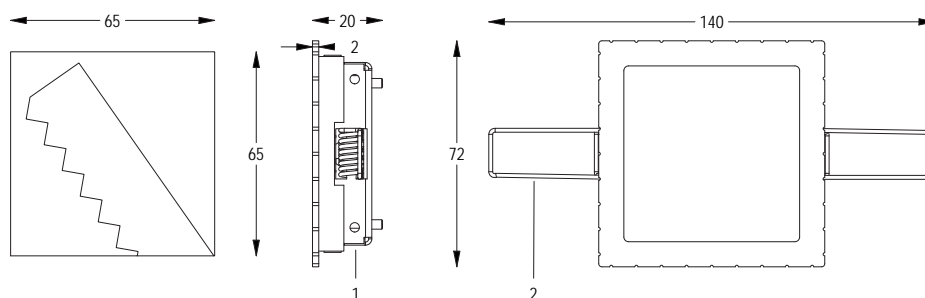

Technical drawing

Photometric data