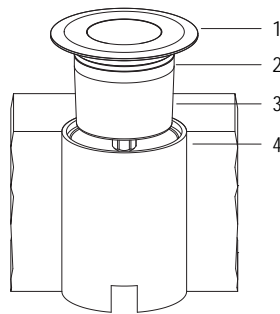

- 1 AISI316L STEEL RING NUT
- 2 RUBBER RING
- 3 ANODIZED ALUMINIUM
- 4 PLASTIC FORMWORK
- 5 FLOORING