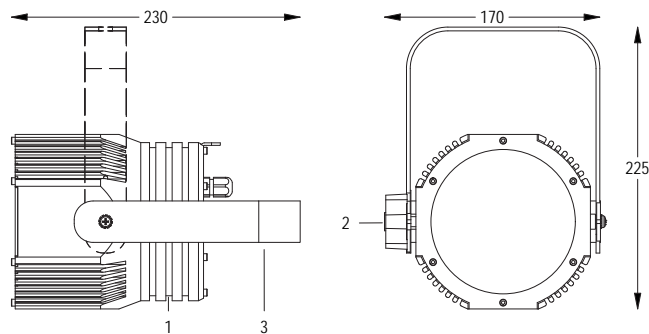

- 1 PAINTED ALUMINIUM
- 2 PIVOT HINGE
- 3 ORIENTABLE FORK

Technical drawing

Photometric data

Accessories

DINA-DR2 LITE
Code 60001306
€ -

STICK GU2
Code 29090106
€ -

STICK KE2
Code 29091306
€ -

STICK DE3
Code 29090306
€ -