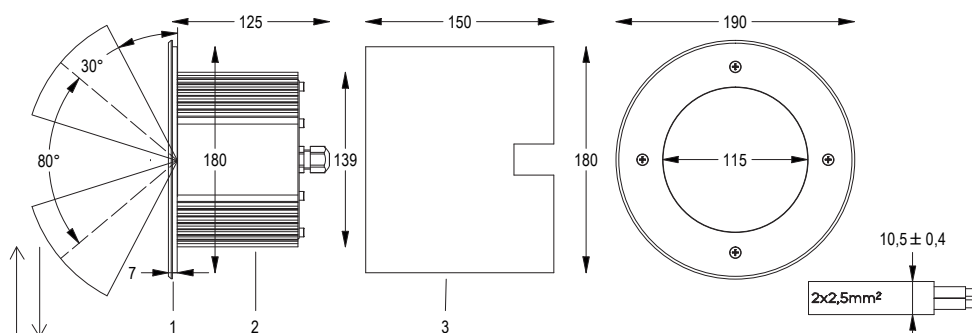

Technical drawing

Photometric data