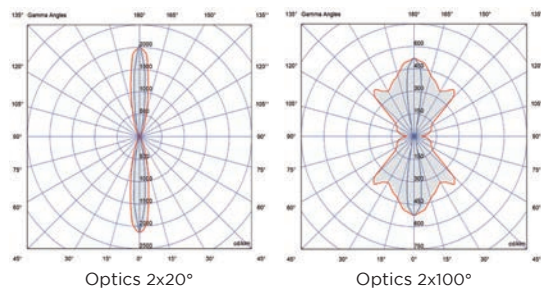

Accessories

- **FORMWORK**
  Code RML2491
  € -
- **PUSH DIMMER**
  Code 33030044
  € -
- **AL. 24V DC 60W IP67**
  Code 0213210044
  € -
- **AL. 24V DC 100W IP67**
  Code 0216210044
  € -