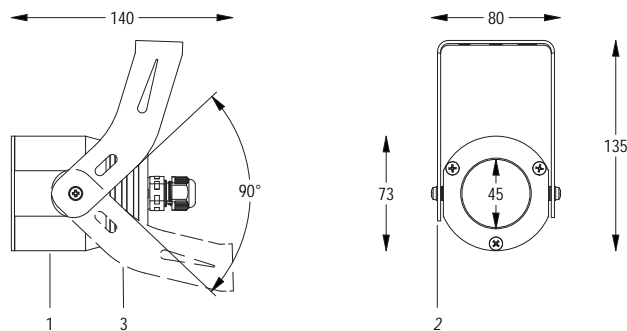

- 1 ANODIZED ALUMINIUM
- 2 PIVOT HINGE
- 3 ORIENTABLE FORK

Technical drawing

Photometric data

Accessories

STICK DE3
Code 29090306
€ -

STICK GU2
Code 29090106
€ -

AL. 24V DC 100W IP67
Code 0216210044
€ -

AL. 24V DC 150W IP67
Code 0219210044
€ -