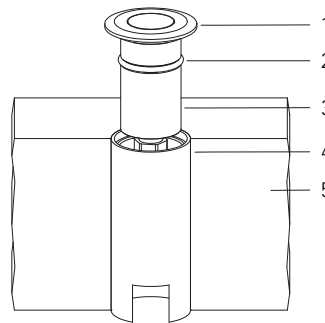

Code	LED colour	Luminous Flux	Beam Angle	€
SPOTLIGHT WITH FORMWORK and 1m of CABLE				
6801620064	4000K	223 lumen	19°	-
6801620090	3000K	170 lumen	19°	-
6801530064	4000K	213 lumen	35°	-
6801530090	3000K	162 lumen	35°	-
6801750064	4000K	218 lumen	80°	-
6801750090	3000K	166 lumen	80°	-

FIX W 2 WIRES IP68

microPUNTO

24V DC 3,5 W CL III

IP 68 0,2 Kg

Outdoor walkable fixed-color spotlight with 1 high-power LED. With round stainless steel flange polished to a mirror finish. Not suitable for permanent immersion. Guaranteed for 60 days of full immersion. Complete with power cord and formwork. DIMMABLE WITH SPECIAL ACCESSORY. OTHER COLOR TEMPERATURES ON REQUEST.

- 1 AISI316L STEEL RING NUT
- 2 RUBBER RING
- 3 ANODIZED ALUMINIUM
- 4 PLASTIC FORMWORK
- 5 FLOORING