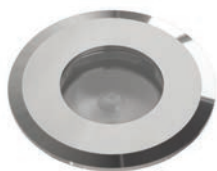

Code	LED colour	Luminous Flux	Beam Angle	€
SPOTLIGHT WITH FORMWORK and 1m of CABLE				
6809373194	RGBW	472 lumen	7°	-
6809383194	RGBW	461 lumen	10°	-
6809473194	RGBW	450 lumen	25°	-
6809543194	RGBW	450 lumen	35°	-