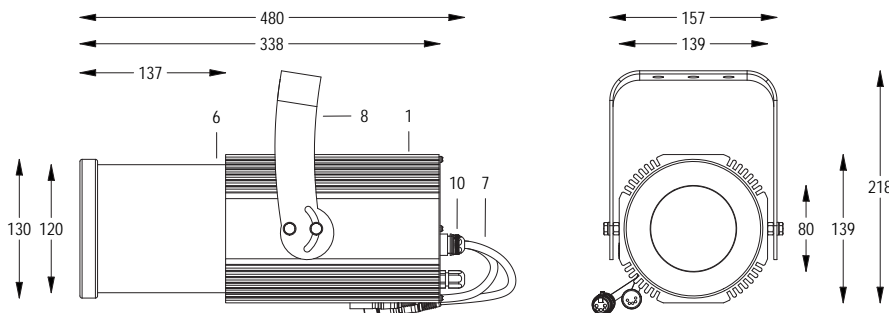

Technical drawing

Photometric data

Allo zoom minimo - At minimum zoom

Dist. m	5	10	15	20	25	30
Lux	2440	610	271	153	98	68
Diam. m	1,8	3,5	5,3	7,0	8,8	10,6

Allo zoom massimo - At maximum zoom

Dist. m	6	8	10	12	14	16
Lux	648	364	233	162	119	91
Diam. m	4,4	5,8	7,3	8,7	10,2	11,6

Optics 20°/40°

Accessories

FORTE CONTROL
Code 4400000005
€ -