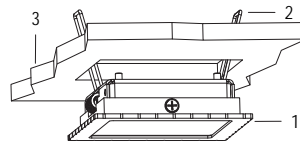

- 1 LAMP
- 2 FLUSH-MOUNTED SPRING
- 3 FALSE CEILING