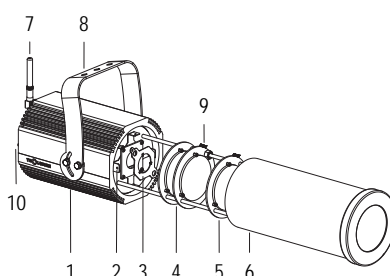

HD DMX WL IP65

FORTE150 PROFILE

OPTICS 16° / 30°

100-240 V AC 50/60Hz 58W

CL I IP 65 WIRELESS DMX

5.6 kg

Handy orientable profiler with a compact size and manual adjustment of zoom and focus, with high-definition optics, 1 COB source with ultra-high light output, controlled with DMX 512 wireless signal. Salt mist resistant paint. Anti-condensation valve. Complete with gobo holder.