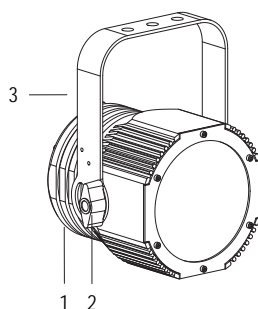

FUSIONHD

ORIENTABLE

220-240 V AC 40 W CL I

IP 65 4 Kg

Outdoor adjustable fixed color projector with 3 high-power COB LEDs. Complete with power cable. UPON REQUEST CONTROLLABLE WITH DALI SIGNAL.