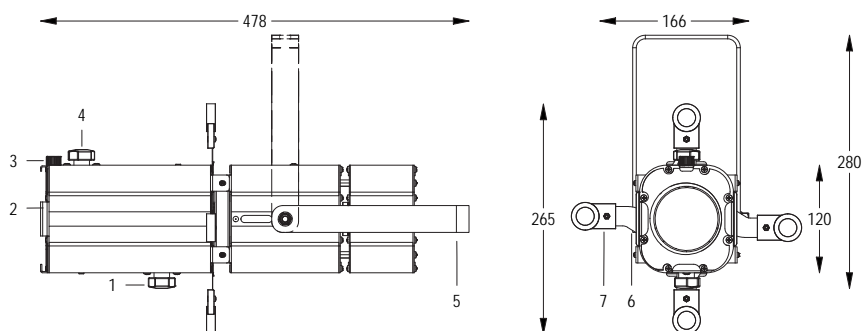

Technical drawing

Photometric data

Allo zoom minimo - At minimum zoom

Dist. m	2	4	6	8	10	12
Lux	6500	1625	722	406	260	181
Diam. m	0,8	1,5	2,3	3,0	3,8	4,6

Allo zoom massimo - At maximum zoom

Dist. m	2	4	6	8	10	12
Lux	3975	994	442	248	159	110
Diam. m	1,4	2,9	4,3	5,8	7,2	8,6

Optics 20°/38°

Accessories

STICK KE2
Code 29091306
€ -

STICK GU2
Code 29090106
€ -

IRIS DIAPHRAGM
Code 1500004500
€ -

GOBO HOLDER FRAME
Code 0801000005
€ -