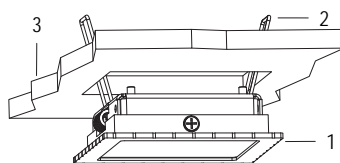

- 1 LAMP
- 2 FLUSH-MOUNTED SPRING
- 3 FALSE CEILING