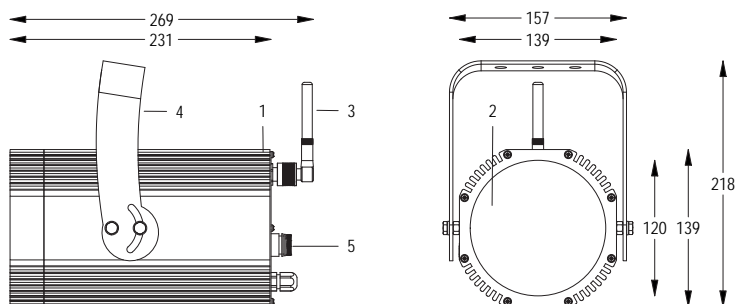

Technical drawing

Photometric data

Allo zoom minimo - At minimum zoom

Dist. m	6	8	10	12	14	16
Lux	1295	729	466	324	238	182
Diam. m	0,8	1,1	1,4	1,7	2,0	2,2

Allo zoom massimo - At maximum zoom

Dist. m	2	4	6	8	10	12
Lux	2625	656	292	164	105	73
Diam. m	1,3	2,7	4,0	5,3	6,6	8,0

Optics 8°/37°

Accessories

FORTE CONTROL
Code 4400000005
€ -

TRASMETTITORE WIFI
Code 60160042
€ -