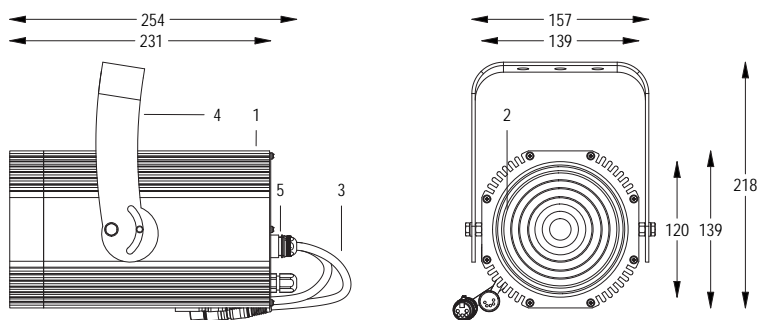

Technical drawing

Photometric data

Allo zoom minimo - At minimum zoom

Dist. m	6	8	10	12	14	16
Lux	985	554	355	246	181	138
Diam. m	1,8	2,4	3,1	3,7	4,3	4,9

Allo zoom massimo - At maximum zoom

Dist. m	2	4	6	8	10	12
Lux	3150	788	350	197	126	88
Diam. m	2,1	4,2	6,3	8,4	10,5	12,6

Optics 17°/56°

Accessories

FORTE CONTROL
Code 4400000005
€ -