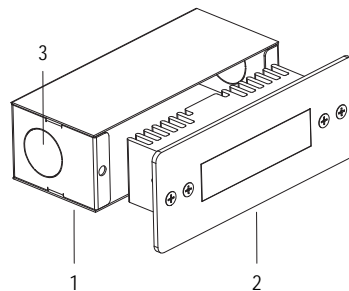

- 1 ANODIZED ALUMINIUM
- 2 AISI316L STEEL FLANGE
- 3 WIRING HOLE