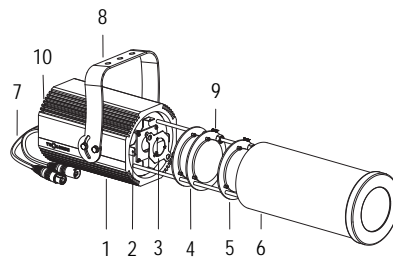

HD RGBW DMX IP65

FORTE150 PROFILE

OPTICS 16° / 22°

100-240 V AC 50/60Hz 58W

IP 65 DMX 512 5.6 kg

Handy orientable profiler with a compact size and manual adjustment of zoom and focus, with high-definition optics, 1 RGBW COB source, controlled with DMX 512 cables. Complete with gobo holder.