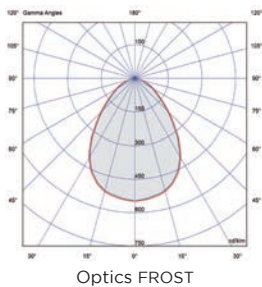

Accessories

- **FORMWORK**
  Code RML2489
  € -
- **STICK DE3**
  Code 29090306
  € -
- **AL. 24V DC 60W IP67**
  Code 0213210044
  € -
- **AL. 24V DC 100W IP67**
  Code 0216210044
  € -