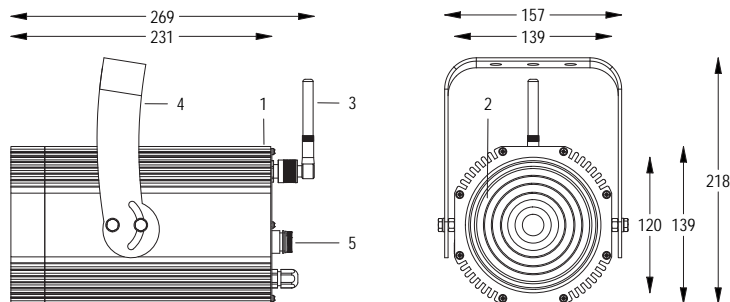

Technical drawing

Photometric data

Allo zoom minimo - At minimum zoom

Dist. m	6	8	10	12	14	16
Lux	427	240	154	107	78	60
Diam. m	1,7	2,2	2,8	3,4	3,9	4,5

Allo zoom massimo - At maximum zoom

Dist. m	2	4	6	8	10	12
Lux	1406	352	156	88	56	39
Diam. m	1,7	3,5	5,2	6,9	8,6	10,4

Optics 16°/47°

Accessories

FORTE CONTROL
Code 4400000005
€ -

TRASMETTITORE WIFI
Code 60160042
€ -