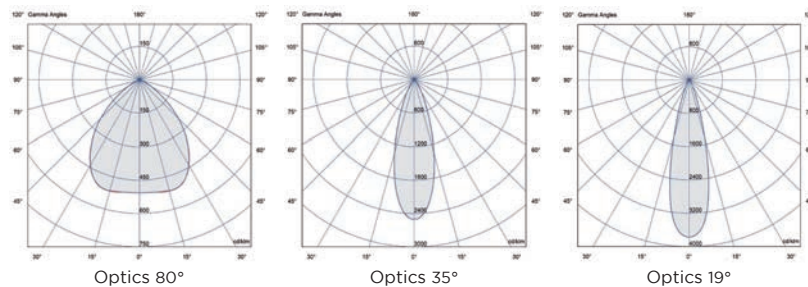

Accessories

AL. 24V DC 36W IP67
Code 0209218844
€ -

AL. 24V DC 60W IP67
Code 0213210044
€ -

AL. 24V DC 100W IP67
Code 0216210044
€ -

PUSH DIMMER
Code 33030044
€ -