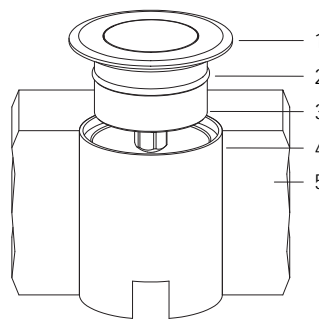

Code	LED colour	Luminous Flux	Beam Angle	€
SPOTLIGHT WITH FORMWORK and 1m of CABLE				
6805603194	RGBW	142 lumen	FROST	-

DMX RGBW 5 WIRES IP68

PUNTO

FROST OPTICS

24V DC 5 W CL III IP 68
 RGBW 0,6 Kg

Walkable RGBW color-changing outdoor projector with 4 high-power LEDs. With frost diffuser and mirror-polished stainless steel round flange. Not suitable for permanent immersion. Guaranteed for 60 days of full immersion. Controlled with DMX 512 signal. Complete with power cord.