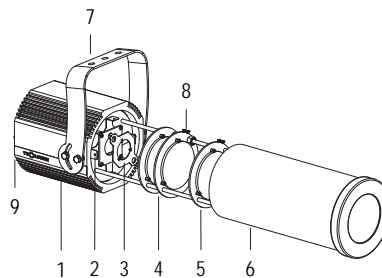

- 1 ALUMINIUM DIE CASTING
- 2 SHUTTERS
- 3 GOBO HOLDER
- 4 ZOOM LENSES
- 5 FOCUS LENS
- 6 IP65 COVERAGE
- 7 ORIENTABLE BRACKET
- 8 ZOOM AND FOCUS TIGHTENING
- 9 ANTI-CONDENSATION VALVE

Technical drawing