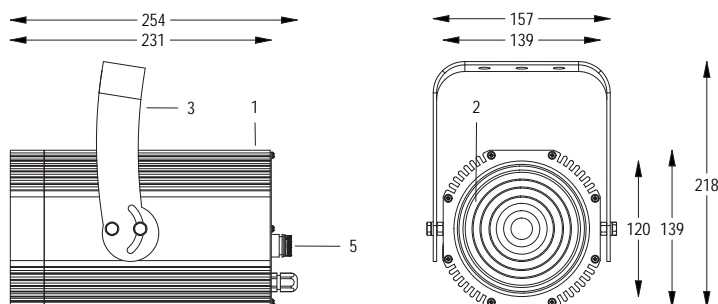

Technical drawing

Photometric data

Allo zoom minimo - At minimum zoom

Dist. m	5	10	15	20	25	30
Lux	4019	1005	447	251	161	112
Diam. m	0,8	1,6	2,4	3,2	4,0	4,8

Allo zoom massimo - At maximum zoom

Dist. m	2	4	6	8	10	12
Lux	4081	1020	453	255	163	113
Diam. m	1,7	3,3	5,0	6,7	8,3	10,0

Optics 9°/45°