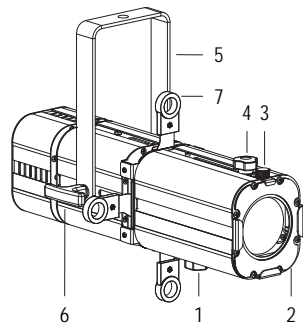

- 1 ADJUSTABLE ZOOM
- 2 GEL HOLDER FRAME
- 3 FRAME RETAINING FLYWHEEL
- 4 ADJUSTABLE FOCUS
- 5 ORIENTABLE FORK
- 6 PIVOT HINGE
- 7 SHAPING SHUTTERS