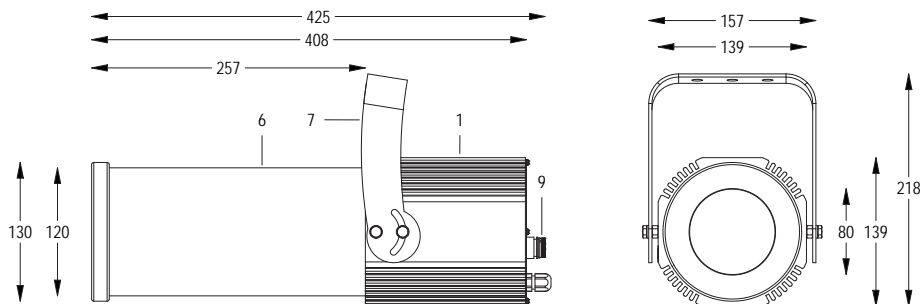

Technical drawing

Photometric data

Allo zoom minimo - At minimum zoom

Dist. m	5	10	15	20	25	30
Lux	4360	1090	484	273	174	121
Diam. m	1,4	2,8	4,2	5,6	7,1	8,5

Allo zoom massimo - At maximum zoom

Dist. m	5	10	15	20	25	30
Lux	2747	687	305	172	110	76
Diam. m	2,7	5,4	8,0	10,7	13,4	16,1

Optics 16°/30°