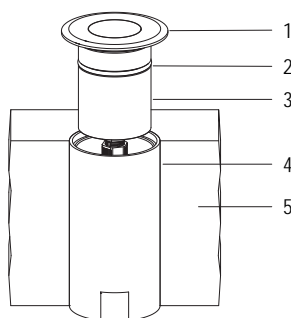

MINI PUNTO

24V DC **7 W** **CL III** **IP 68**

0.7 Kg

Outdoor walkable fixed-color 1 COB LED high-power floodlight. With round stainless steel flange polished to a mirror finish. Not suitable for permanent immersion. Guaranteed for 60 days of full immersion. Complete with power cord and formwork. DIMMABLE WITH SPECIAL ACCESSORY. OTHER COLOR TEMPERATURES ON REQUEST.

- 1 AISI316L STEEL RING NUT
- 2 RUBBER RING
- 3 ANODIZED ALUMINIUM
- 4 PLASTIC FORMWORK
- 5 FLOORING