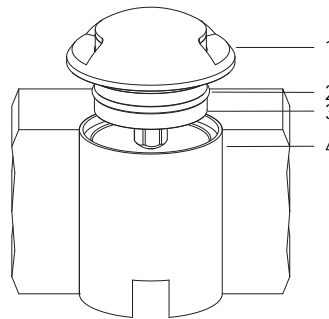

PUNTOL2

24V DC
5 W
CL III
IP 68
0,5 Kg

Fixed color walkable outdoor walkway marker with two side light outlets. With 6 high-power LEDs. With gray aluminum round dome. Not suitable for permanent immersion. Guaranteed for 60 days at full immersion. Complete with cable and formwork. Customizable colors on request. DIMMABLE WITH SPECIAL ACCESSORY. OTHER COLOR TEMPERATURES ON REQUEST.

- 1 ALUMINUM DOME
- 2 RUBBER RING
- 3 ANODIZED ALUMINIUM
- 4 PLASTIC FORMWORK
- 5 FLOORING