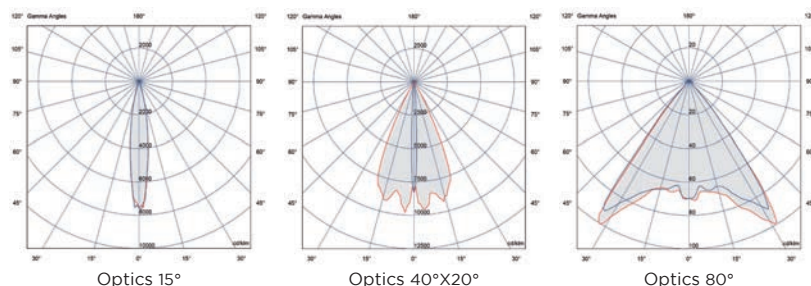

Accessories

FORMWORK
Code 1000440002
€ -

PUSH DIMMER
Code 33030044
€ -

AL. 24V DC 60W IP67
Code 0213210044
€ -

AL. 24V DC 100W IP67
Code 0216210044
€ -