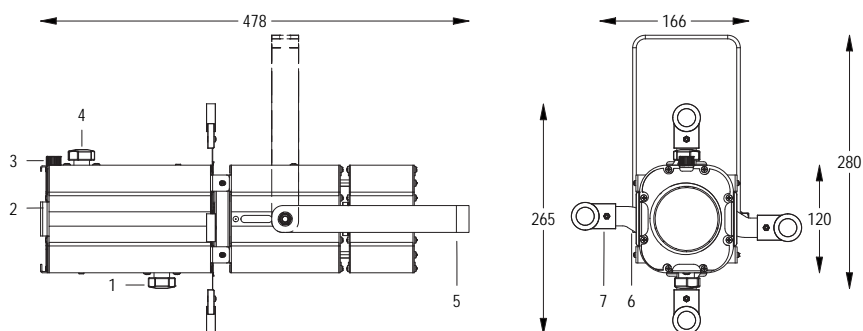

- 1 ADJUSTABLE ZOOM
- 2 GEL HOLDER FRAME
- 3 FRAME RETAINING FLYWHEEL
- 4 ADJUSTABLE FOCUS
- 5 ORIENTABLE FORK
- 6 PIVOT HINGE
- 7 SHAPING SHUTTERS

Technical drawing

Photometric data

Allo zoom minimo - At minimum zoom