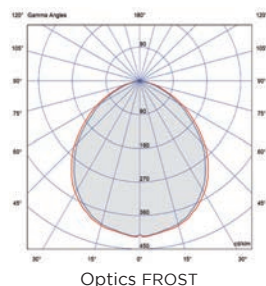

Accessories

- **FORMWORK**
  Code RML2491
  € -
- **PUSH DIMMER**
  Code 33030044
  € -
- **AL. 24V DC 60W IP67**
  Code 0213210044
  € -
- **AL. 24V DC 100W IP67**
  Code 0216210044
  € -