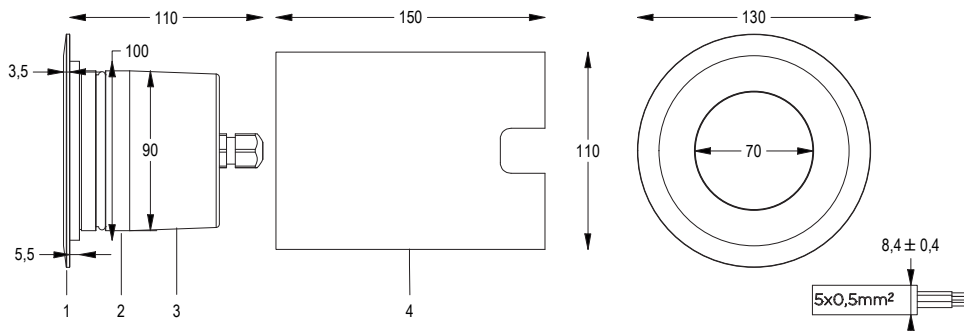

Technical drawing

Photometric data