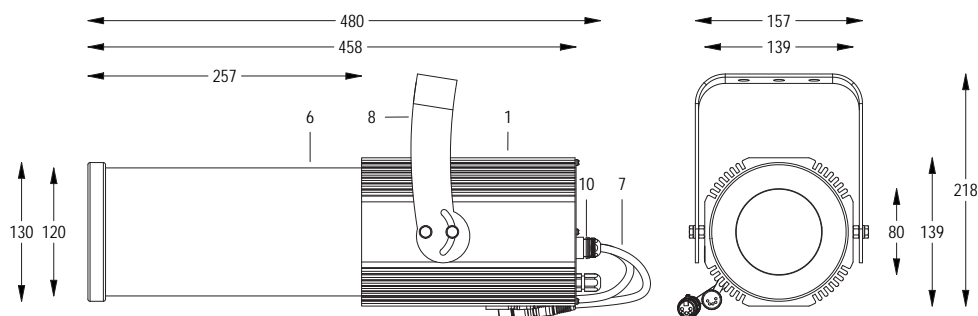

Technical drawing

Photometric data

Allo zoom minimo - At minimum zoom

Dist. m	5	10	15	20	25	30
Lux	4360	1090	484	273	174	121
Diam. m	1,4	2,8	4,2	5,6	7,1	8,5

Allo zoom massimo - At maximum zoom

Dist. m	5	10	15	20	25	30
Lux	2747	687	305	172	110	76
Diam. m	2,7	5,4	8,0	10,7	13,4	16,1

Optics 16°/30°

Accessories

FORTE CONTROL
Code 4400000005
€ -