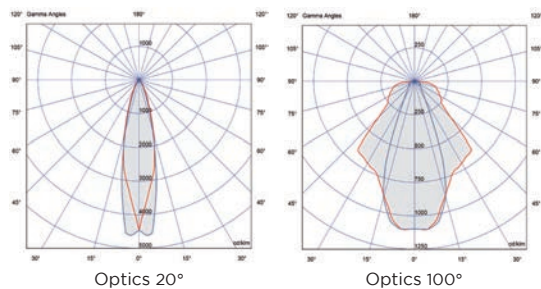

Accessories

- **FORMWORK**
  Code RML2491
  € -
- **PUSH DIMMER**
  Code 33030044
  € -
- **AL. 24V DC 36W IP67**
  Code 0209218844
  € -
- **AL. 24V DC 60W IP67**
  Code 0213210044
  € -