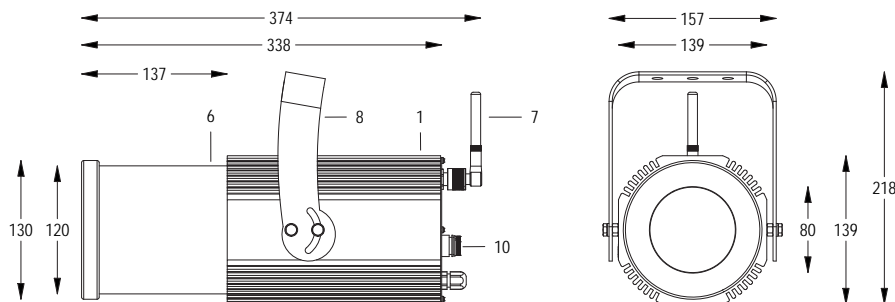

Technical drawing

Photometric data

Allo zoom minimo - At minimum zoom

Dist. m	5	10	15	20	25	30
Lux	2440	610	271	153	98	68
Diam. m	1,8	3,5	5,3	7,0	8,8	10,6

Allo zoom massimo - At maximum zoom

Dist. m	6	8	10	12	14	16
Lux	648	364	233	162	119	91
Diam. m	4,4	5,8	7,3	8,7	10,2	11,6

Optics 20°/40°

Accessories

FORTE CONTROL
Code 4400000005
€ -

TRASMETTITORE WIFI
Code 60160042
€ -