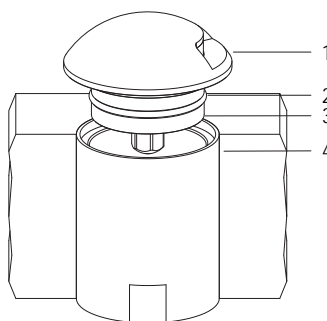

FIX 2 WIRES IP68

PUNTOL1

24V DC 2,5 W CL III

IP 68 0,5 Kg

Outdoor walkable fixed-color step marker with one side light outlet. With 3 high-power LEDs. With gray aluminum round dome. Not suitable for permanent immersion. Guaranteed for 60 days at full immersion. Complete with cable and formwork. Customizable colors on request. DIMMABLE WITH SPECIAL ACCESSORY. OTHER COLOR TEMPERATURES ON REQUEST.