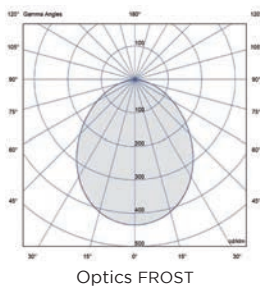

Accessories

FORMWORK
Code 1000440002
€ -

PUSH DIMMER
Code 33030044
€ -

AL. 24V DC 60W IP67
Code 0213210044
€ -

AL. 24V DC 100W IP67
Code 0216210044
€ -