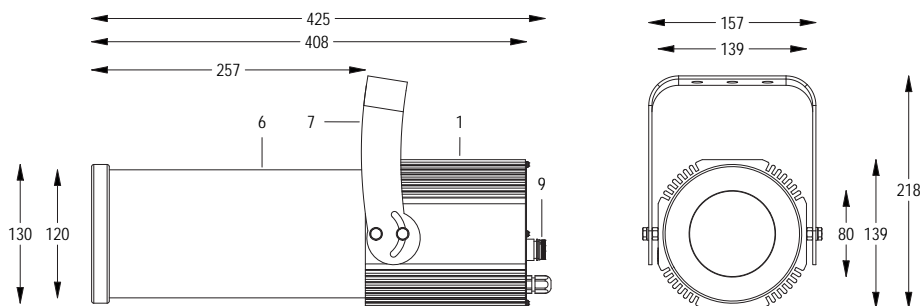

Technical drawing

Photometric data

Allo zoom minimo - At minimum zoom

Dist. m	5	10	15	20	25	30
Lux	5242	1311	582	328	210	146
Diam. m	0,9	1,7	2,6	3,5	4,4	5,2

Allo zoom massimo - At maximum zoom

Dist. m	5	10	15	20	25	30
Lux	3766	942	418	235	151	105
Diam. m	1,3	2,6	4,0	5,3	6,6	7,9

Optics 10°/15°