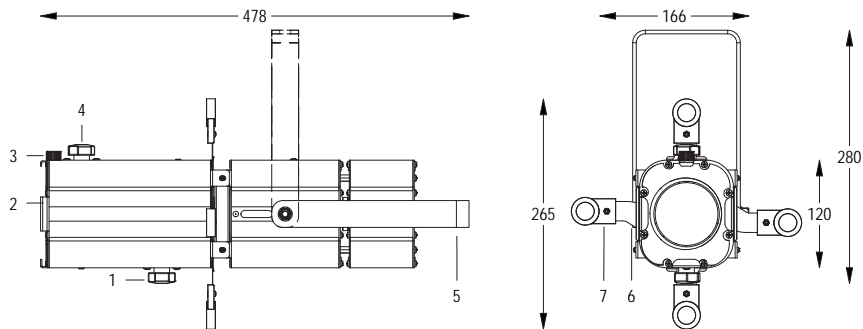

OPTICS 20° / 38°

100-240 V AC 50/60Hz 42 W

CL I IP 20 2.8 kg

Handy and adjustable spot with compact size with manual zoom and focus adjustment, high-power 1 COB source, controlled with DALI signal. Complete with color gel frame. CUSTOM COLORS ON REQUEST.

- 1 ADJUSTABLE ZOOM
- 2 GEL HOLDER FRAME
- 3 FRAME RETAINING FLYWHEEL
- 4 ADJUSTABLE FOCUS
- 5 ORIENTABLE FORK
- 6 PIVOT HINGE
- 7 SHAPING SHUTTERS

Technical drawing

Photometric data

Allo zoom minimo - At minimum zoom