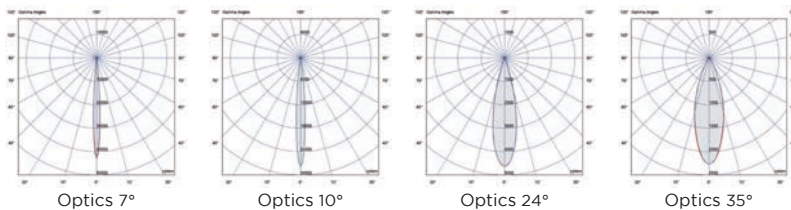

Accessories

FORMWORK
Code 1035700506
€ -

STICK DE3
Code 29090306
€ -

AL. 24V DC 100W IP67
Code 0216210044
€ -

AL. 24V DC 150W IP67
Code 0219210044
€ -