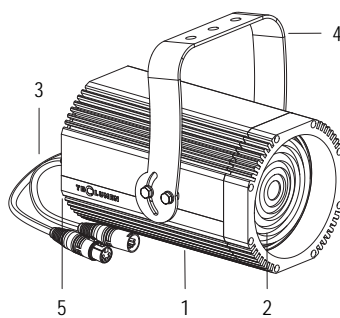

DMX IP65

FORTE150F

FRESNEL LENS 17° / 56°

100-240 V AC 50/60Hz 58W

CL I IP 65 DMX 512

4.6 kg

Handy orientable spotlight with a compact size and manual zoom adjustment, 1 COB source with ultra-high light output, controlled with DMX 512 cables. Salt mist resistant paint. Anti-condensation valve. Complete with gobo holder.