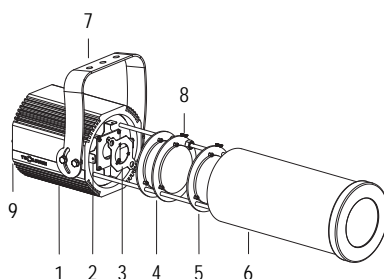

- 1 ALUMINIUM DIE CASTING
- 2 SHUTTERS
- 3 GOBO HOLDER
- 4 ZOOM LENSES
- 5 FOCUS LENS
- 6 IP65 COVERAGE
- 7 ORIENTABLE BRACKET
- 8 ZOOM AND FOCUS TIGHTENING
- 9 ANTI-CONDENSATION VALVE