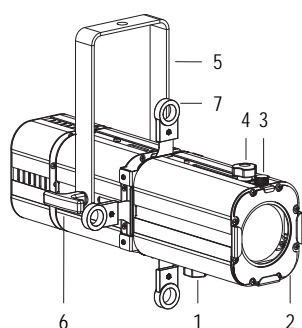

DMX DALI

MINI PONY PROFILE

OPTICS 20° / 38°

100-240 V AC 50/60Hz 55W

CL I IP 20 DMX 512 - DALI

2.8 kg

Handy, compactly sized profile with 50 W LED source, controlled by DMX and DALI signal, manual zoom and focus adjustment, complete with jelly holder frame. CUSTOM COLORS ON REQUEST.