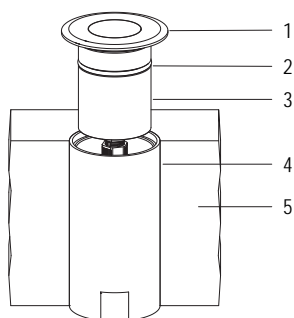

Walkable RGBW color changer for outdoor use with 4 high power LEDs, controlled by DMX 512 signal. With round mirror polished stainless steel flange. Not suitable for permanent immersion. Guaranteed for 60 days of full immersion. Complete with power cable and housing.