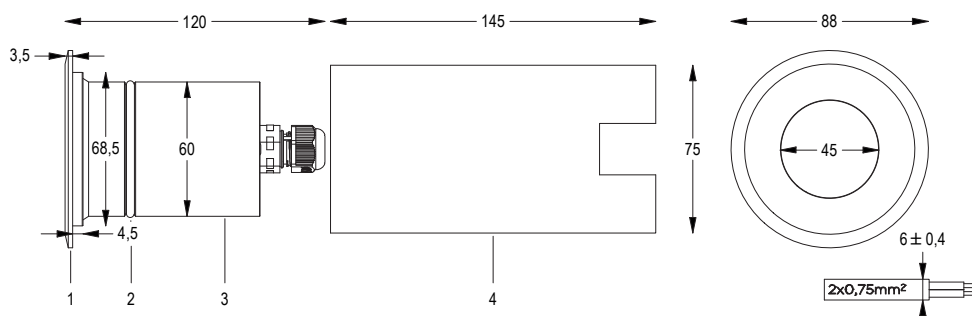

Technical drawing

Photometric data