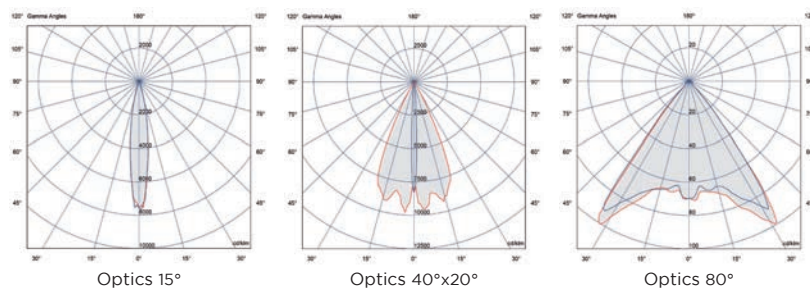

Photometric data

Accessories

- **ROW STAKE**
  Code 02804460 02
  € -
- **PUSH DIMMER**
  Code 33030044
  € -
- **AL. 24V DC 60W IP67**
  Code 0213210044
  € -
- **AL. 24V DC 100W IP67**
  Code 0216210044
  € -