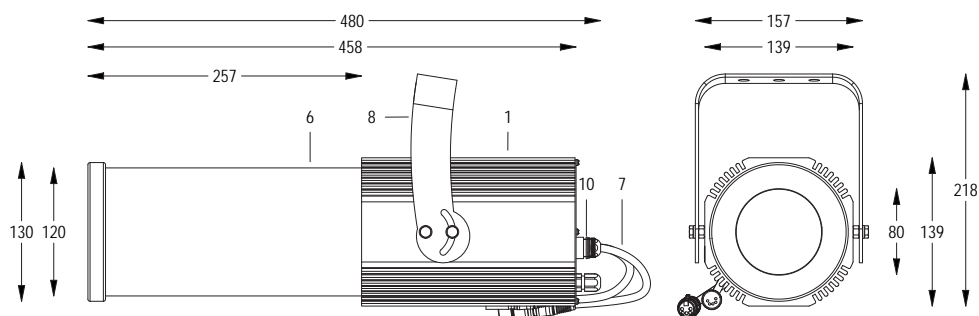

Technical drawing

Photometric data

Allo zoom minimo - At minimum zoom

Dist. m	5	10	15	20	25	30
Lux	2090	523	232	131	84	58
Diam. m	1,0	2,0	3,0	4,0	5,0	6,0

Allo zoom massimo - At maximum zoom

Dist. m	5	10	15	20	25	30
Lux	1260	315	140	79	50	35
Diam. m	1,5	2,9	4,4	5,8	7,3	8,7

Optics 12°/16°

Accessories

FORTE CONTROL
Code 4400000005
€ -