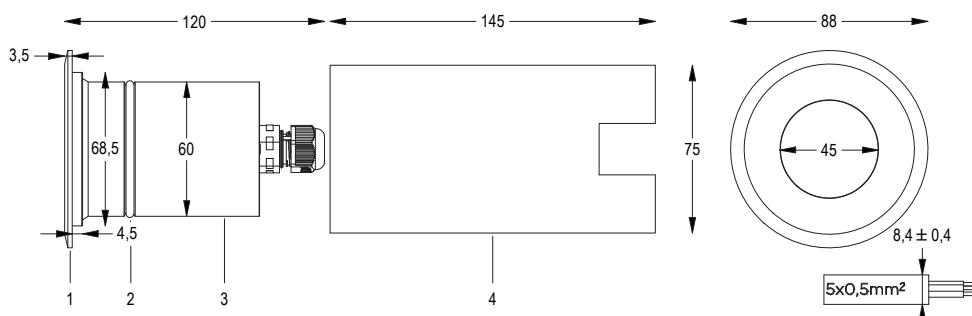

- 1 AISI316L STEEL RING NUT
- 2 RUBBER RING
- 3 ANODIZED ALUMINIUM
- 4 PLASTIC FORMWORK
- 5 FLOORING

Technical drawing

Photometric data

Accessories

Code	LED colour	Luminous Flux	Beam Angle	€
SPOTLIGHT WITH FORMWORK and 1m of CABLE				
6801620064	4000K	223 lumen	19°	-
6801620090	3000K	170 lumen	19°	-
6801530064	4000K	213 lumen	35°	-
6801530090	3000K	162 lumen	35°	-
6801750064	4000K	218 lumen	80°	-
6801750090	3000K	166 lumen	80°	-