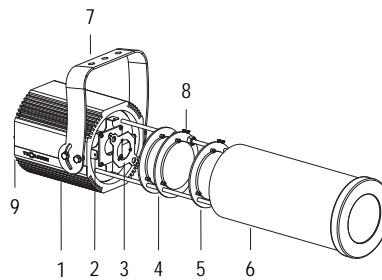

HD IP65

FORTE150 PROFILE

OPTICS 16° / 30°

100-240 V AC 50/60Hz 58W

CL I IP 65 5.6 kg

Handy orientable profiler with a compact size and manual adjustment of zoom and focus, with high-definition optics, 1 COB source with ultra-high light output. Salt mist resistant paint. Anti-condensation valve. Complete with gobo holder.