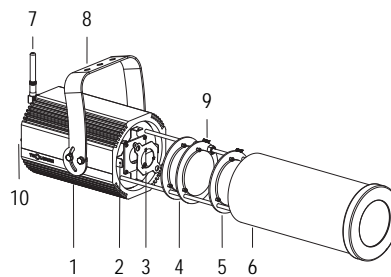

OPTICS 12° / 16°

100-240 V AC 50/60Hz 58W

CL I IP 65 WIRELESS DMX

5.6 kg

Handy orientable profiler with a compact size and manual adjustment of zoom and focus, with high-definition optics, 1 RGBW COB source, controlled with DMX 512 cables. Complete with gobo holder.