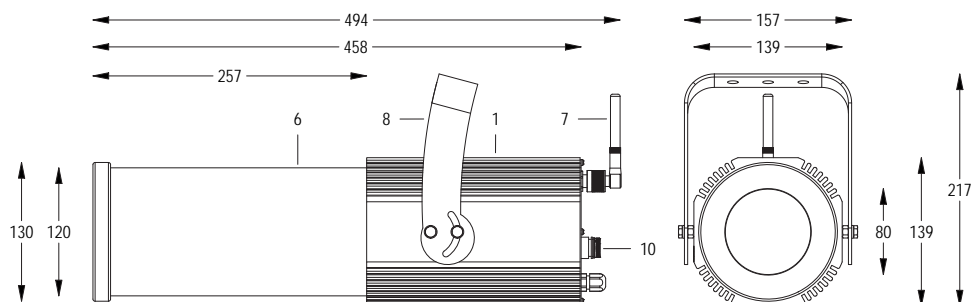

Technical drawing

Photometric data

Allo zoom minimo - At minimum zoom

Dist. m	5	10	15	20	25	30
Lux	4360	1090	484	273	174	121
Diam. m	1,4	2,8	4,2	5,6	7,1	8,5

Allo zoom massimo - At maximum zoom

Dist. m	5	10	15	20	25	30
Lux	2747	687	305	172	110	76
Diam. m	2,7	5,4	8,0	10,7	13,4	16,1

Optics 16°/30°

Accessories

FORTE CONTROL
Code 4400000005
€ -

TRASMETTITORE WIFI
Code 60160042
€ -