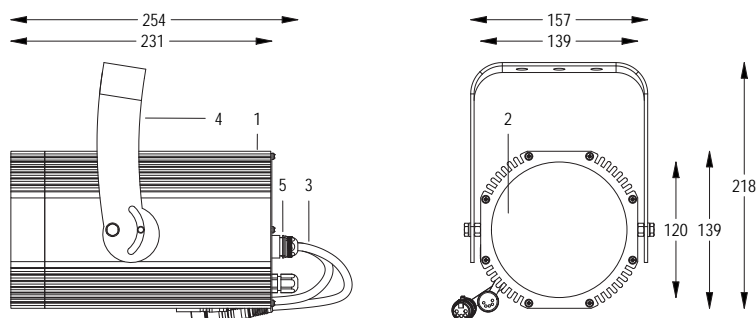

Technical drawing

Photometric data

Allo zoom minimo - At minimum zoom

Dist. m	5	10	15	20	25	30
Lux	4625	1156	514	289	185	128
Diam. m	0,8	1,6	2,4	3,2	4,0	4,8

Allo zoom massimo - At maximum zoom

Dist. m	2	4	6	8	10	12
Lux	4500	1125	500	281	180	125
Diam. m	1,7	3,3	5,0	6,6	8,3	9,9

Optics 10°/38°

Accessories

FORTE CONTROL
Code 4400000005
€ -