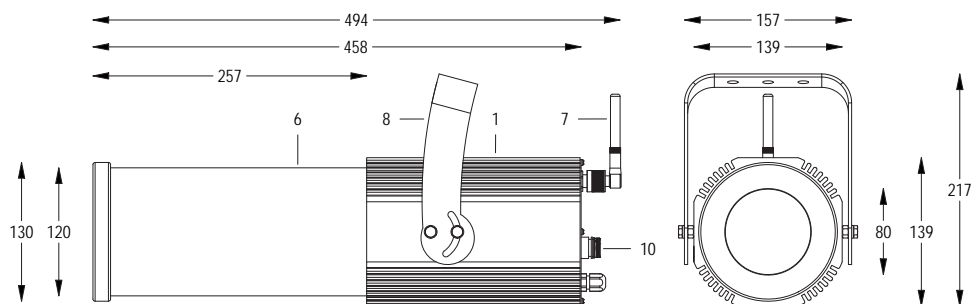

Technical drawing

Photometric data

Allo zoom minimo - At minimum zoom

Dist. m	5	10	15	20	25	30
Lux	1224	306	136	77	49	34
Diam. m	1,5	2,9	4,4	5,8	7,3	8,8

Allo zoom massimo - At maximum zoom

Dist. m	5	10	15	20	25	30
Lux	647	162	72	40	26	18
Diam. m	2,0	4,0	6,0	8,0	10,0	11,9

Optics 16°/22°

Accessories

FORTE CONTROL
Code 4400000005
€ -

TRASMETTITORE WIFI
Code 60160042
€ -