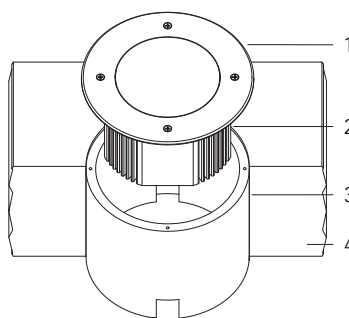

- 1 AISI316L STEEL RING NUT
- 2 ANODIZED ALUMINIUM
- 3 PLASTIC FORMWORK
- 4 FLOORING