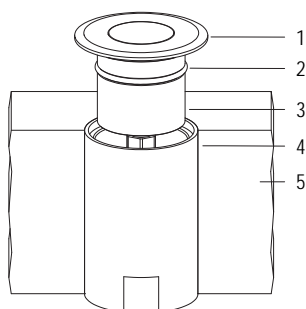

Code	LED colour	Luminous Flux	Beam Angle	€
SPOTLIGHT WITH FORMWORK and 1m of CABLE				
6803373164	4000K	232 lumen	5°	-
6801377490	3000K	177 lumen	5°	-

FIX **W** **2 WIRES** **IP68**

MINI PUNTO

BEAM 5°

24V DC 3.5 W CL III

IP 68 0.5 Kg

Outdoor walkable fixed-color spotlight with 1 high-power LED. With round stainless steel flange polished to a mirror finish. Not suitable for permanent immersion. Guaranteed for 60 days of full immersion. Complete with power cord and formwork. DIMMABLE WITH SPECIAL ACCESSORY. OTHER COLOR TEMPERATURES ON REQUEST.

- 1 AISI316L STEEL RING NUT
- 2 RUBBER RING
- 3 ANODIZED ALUMINIUM
- 4 PLASTIC FORMWORK
- 5 FLOORING