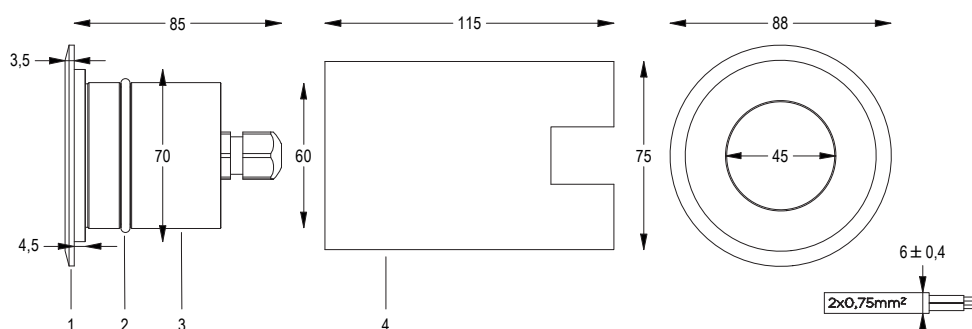

Technical drawing

Photometric data