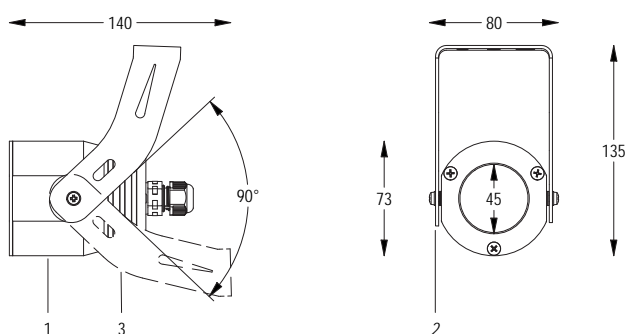

Technical drawing