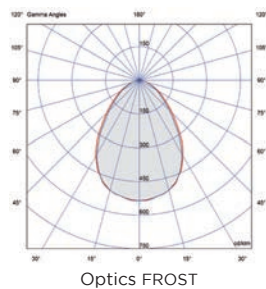

Accessories

FORMWORK
Code RML2489
€ -

PUSH DIMMER
Code 33030044
€ -

AL. 24V DC 60W IP67
Code 0213210044
€ -

AL. 24V DC 100W IP67
Code 0216210044
€ -