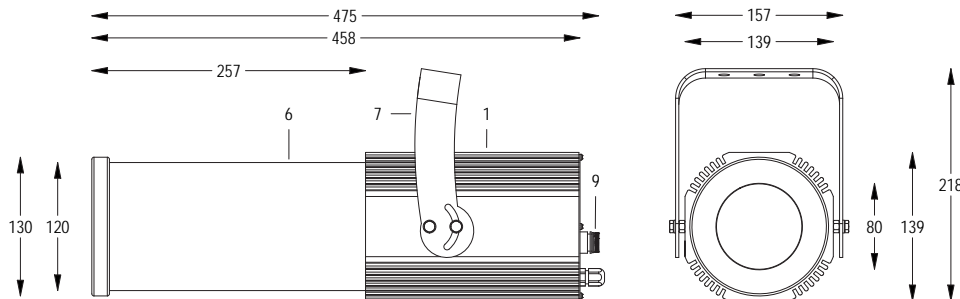

Technical drawing

Photometric data

Allo zoom minimo - At minimum zoom

Dist. m	5	10	15	20	25	30
Lux	4360	1090	484	273	174	121
Diam. m	1,4	2,8	4,2	5,6	7,1	8,5

Allo zoom massimo - At maximum zoom

Dist. m	5	10	15	20	25	30
Lux	2747	687	305	172	110	76
Diam. m	2,7	5,4	8,0	10,7	13,4	16,1

Optics 16°/30°