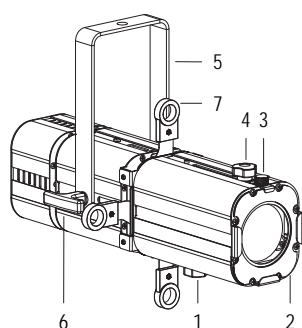

DMX DALI

MINI PONY PROFILE

OPTICS 31° / 46°

100-240 V AC 50/60Hz 55W

CL I IP 20 DMX 512 - DALI

2.8 kg

Handy, compactly sized profile with 50 W LED source, controlled by DMX and DALI signal, manual zoom and focus adjustment, complete with jelly holder frame. CUSTOM COLORS ON REQUEST.