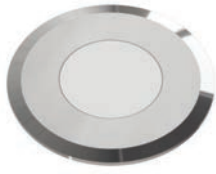

Code	LED colour	Luminous Flux	Beam Angle	€
SPOTLIGHT WITH FORMWORK and 1m of CABLE				
6801607494	RGBW	142 lumen	FROST	-

DMX RGB 5 WIRES IP68

MINI PUNTO

FROST OPTICS

24V DC 5 W CL III IP 68
DMX 512 RGBW 0,7 Kg

Walkable RGBW color-changing outdoor projector with 4 high-power LEDs. With frost diffuser and mirror-polished stainless steel round flange. Not suitable for permanent immersion. Guaranteed for 60 days of full immersion. Controlled with DMX 512 signal. Complete with power cord.

- 1 AISI316L STEEL RING NUT
- 2 RUBBER RING
- 3 ANODIZED ALUMINIUM
- 4 PLASTIC FORMWORK
- 5 FLOORING

Technical drawing

Photometric data

Accessories

- **FORMWORK**
  Code RML2489
  € -
- **STICK DE3**
  Code 29090306
  € -
- **AL. 24V DC 60W IP67**
  Code 0213210044
  € -
- **AL. 24V DC 100W IP67**
  Code 0216210044
  € -