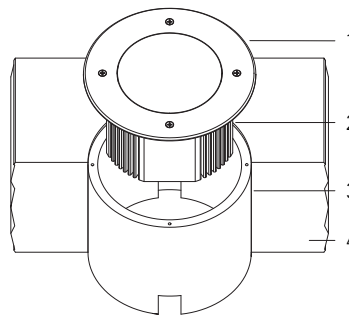

1. 1 AISI316L STEEL RING NUT
2. 2 ANODIZED ALUMINIUM
3. 3 PLASTIC FORMWORK
4. 4 FLOORING