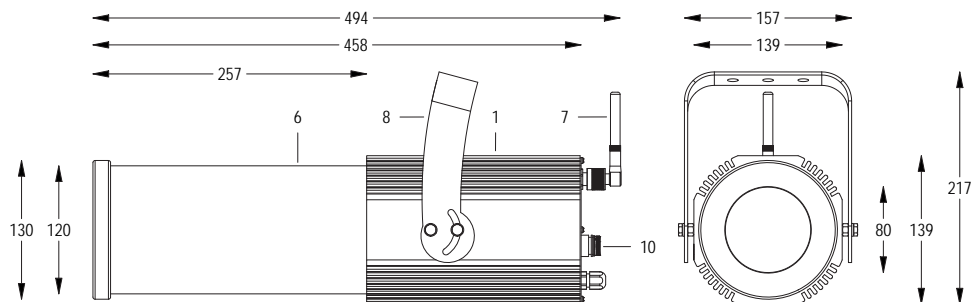

Technical drawing

Photometric data

Allo zoom minimo - At minimum zoom

Dist. m	5	10	15	20	25	30
Lux	2090	523	232	131	84	58
Diam. m	1,0	2,0	3,0	4,0	5,0	6,0

Allo zoom massimo - At maximum zoom

Dist. m	5	10	15	20	25	30
Lux	1260	315	140	79	50	35
Diam. m	1,5	2,9	4,4	5,8	7,3	8,7

Optics 12°/16°

Accessories

FORTE CONTROL
Code 4400000005
€ -

TRASMETTITORE WIFI
Code 60160042
€ -