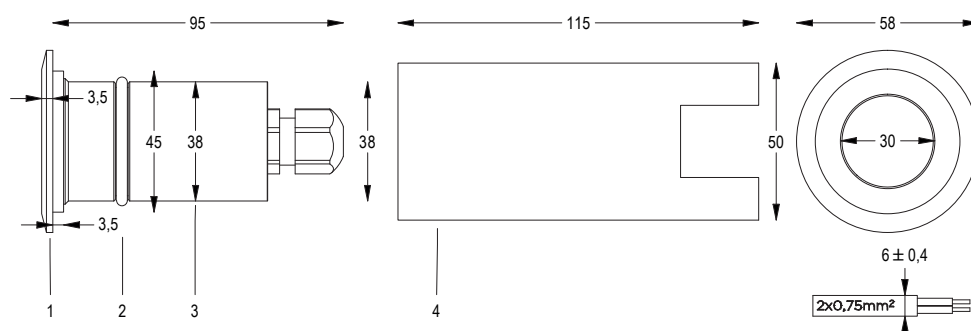

Technical drawing

Photometric data