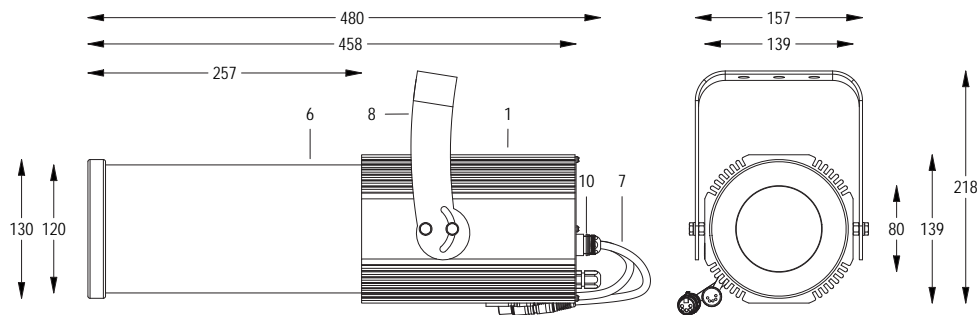

Technical drawing

Photometric data

Allo zoom minimo - At minimum zoom

Dist. m	5	10	15	20	25	30
Lux	1224	306	136	77	49	34
Diam. m	1,5	2,9	4,4	5,8	7,3	8,8

Allo zoom massimo - At maximum zoom

Dist. m	5	10	15	20	25	30
Lux	647	162	72	40	26	18
Diam. m	2,0	4,0	6,0	8,0	10,0	11,9

Optics 16°/22°

Accessories

FORTE CONTROL
Code 4400000005
€ -