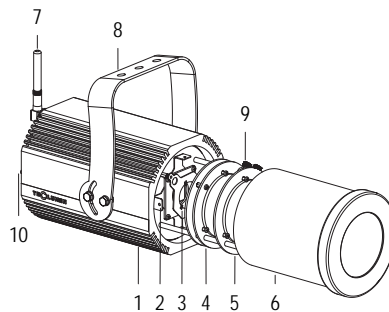

HD RGB WL DMX

FORTE150 PROFILE

OPTICS 22° / 34°

100-240 V AC 50/60Hz 58W

CL I IP 65 WIRELESS DMX

4.9 kg

Handy orientable profiler with a compact size and manual adjustment of zoom and focus, with high-definition optics, 1 RGBW COB source, controlled with DMX 512 cables. Complete with gobo holder.