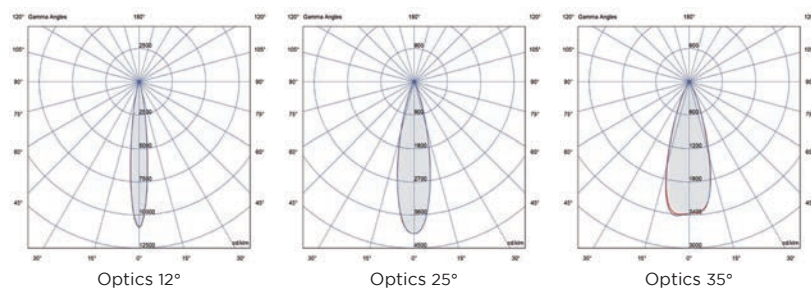

Technical drawing

Photometric data

Code	LED colour	Luminous Flux	Beam Angle	€
FIXTURE WITH 1m of CABLE				
7112376604	RGBW	2289 lumen	7°	-
7112386604	RGBW	2236 lumen	10°	-
7112396604	RGBW	2182 lumen	25°	-
7112536604	RGBW	2182 lumen	35°	-