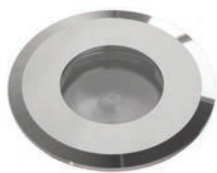

- 1 AISI316L STEEL RING NUT
- 2 RUBBER RING
- 3 ANODIZED ALUMINIUM
- 4 PLASTIC FORMWORK
- 5 FLOORING

Technical drawing

Photometric data

Accessories

- CASSAFORMA**
Code RML2542
€ -
- PUSH DIMMER**
Code 33030044
€ -
- AL. 24V DC 60W IP67**
Code 0213210044
€ -
- AL. 24V DC 100W IP67**
Code 0216210044
€ -