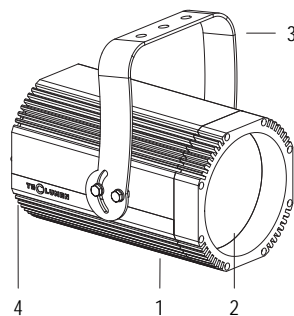

IP65

FORTE150PC

PEBBLE CONVEX LENS

100-240 V AC 50/60Hz 58W

CL I IP 65 4.6 kg

Handy orientable spotlight with a compact size and manual zoom adjustment, 1 COB source with ultra-high light output. Salt mist resistant paint. Anti-condensation valve. Complete with gobo holder.