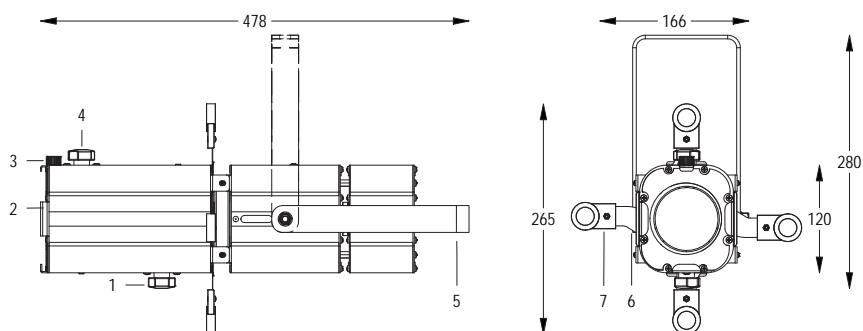

Technical drawing

Photometric data

Allo zoom minimo - At minimum zoom

Dist. m	2	4	6	8	10	12
Lux	5075	1269	564	317	203	141
Diam. m	1,2	2,4	3,6	4,8	6,0	7,2

Allo zoom massimo - At maximum zoom

Dist. m	2	4	6	8	10	12
Lux	2705	676	301	169	108	75
Diam. m	1,8	3,5	5,3	7,1	8,9	10,6

Optics 31°/46°

Accessories

STICK KE2
Code 29091306
€ -

STICK GU2
Code 29090106
€ -

IRIS DIAPHRAGM
Code 1500004500
€ -

GOBO HOLDER FRAME
Code 0801000005
€ -