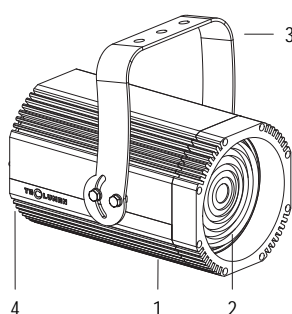

IP65

FORTE150F

FRESNEL LENS 17° / 56°

100-240 V AC 50/60Hz 58W

CL I IP 65 4.6 kg

Handy orientable spotlight with a compact size and manual zoom adjustment, 1 COB source with ultra-high light output. Salt mist resistant paint. Anti-condensation valve. Complete with gobo holder.