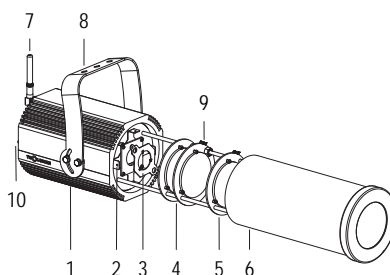

HD RGB WL DMX

FORTE150 PROFILE

OPTICS 16° / 22°

100-240 V AC 50/60Hz 58W
 IP 65 WIRELESS DMX 5.6 kg

Handy orientable profiler with a compact size and manual adjustment of zoom and focus, with high-definition optics, 1 RGBW COB source, controlled with DMX 512 cables. Complete with gobo holder.