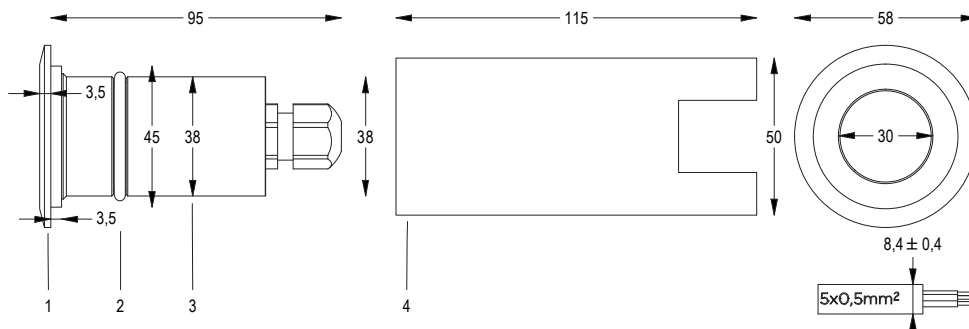

Technical drawing

Photometric data