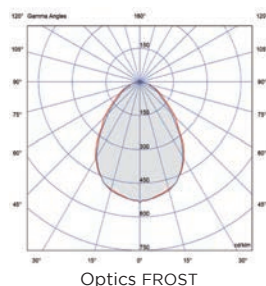

Accessories

- **FORMWORK**
  Code RML2488
  € -
- **PUSH DIMMER**
  Code 33030044
  € -
- **AL. 24V DC 36W IP67**
  Code 0209218844
  € -
- **AL. 24V DC 60W IP67**
  Code 0213210044
  € -