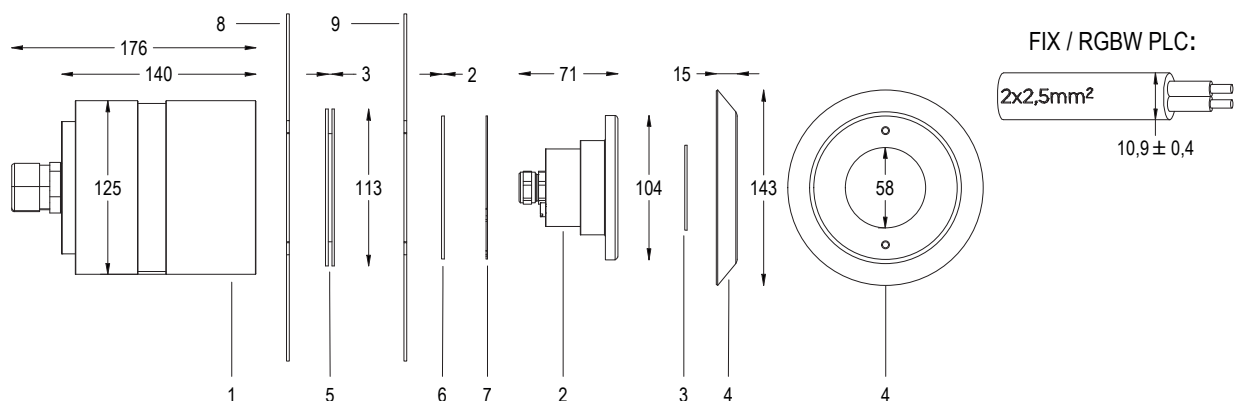

Technical drawing