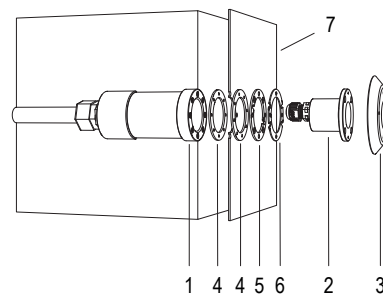

microPERLA

NOT WATERTIGHT NICHE AND INOX FLANGE

LED lamp designed to best illuminate small pools, whirlpool areas and stairways. Niche included with small dimensions.

Pool type: panel / concrete / with tiles or sheet.

12 V AC CL III IP IP68

AISI316L STEEL GLASS

- 1 NICHE
- 2 LAMP
- 3 FRONT FLANGE
- 4 GASKET
- 5 LINER FLANGE
- 6 PLEXY SPACER
- 7 POOL LINER

Technical drawing