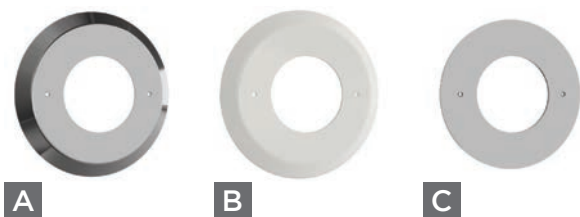

Flange - Variants

A

B

C