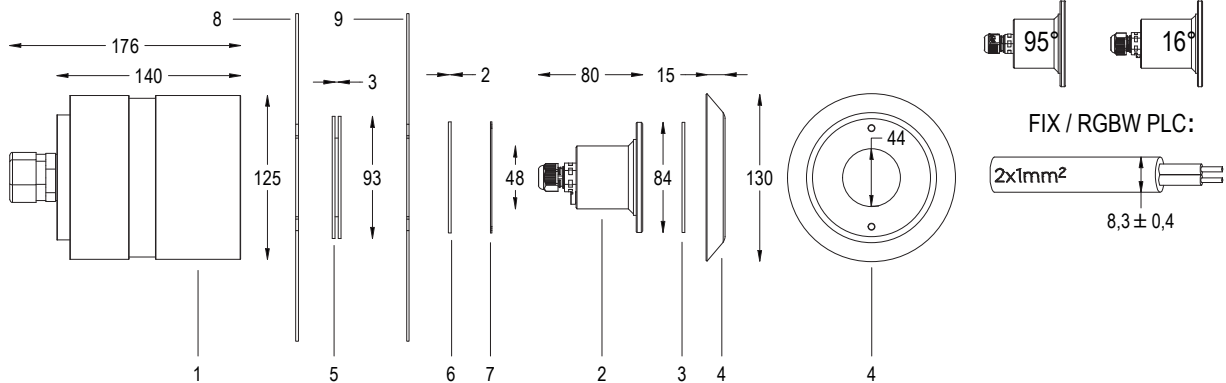

Technical drawing