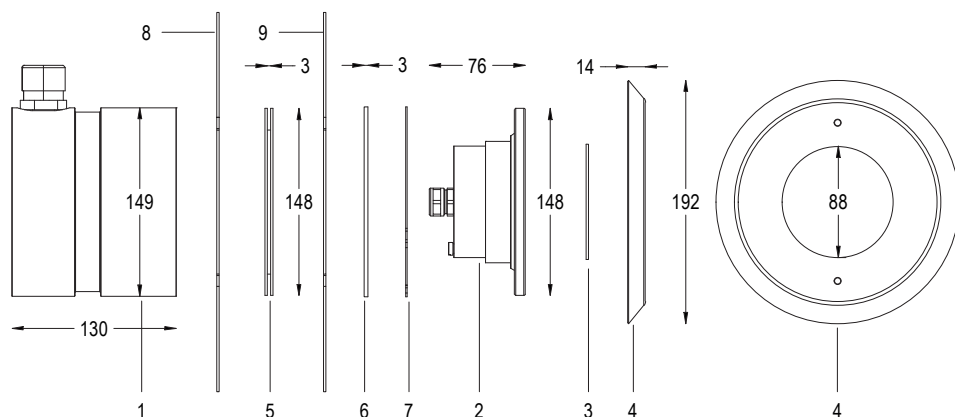

FIX / RGBW PLC:

FIX FIXED COLOR VERSION

W 2 WIRES

40W / 50VA ^CMAX 19 m ^{m²} 20 - 25

Other LED colors are available upon request
24 V DC are available on request

	Code	LED color	Total luminous flu	Beam angle	€
LAMP WITH STAINLESS STEEL FLANGE, NICHE, DIFFUSER and 4m CABLE					
	2112342993	5300K	4330 lm	120°	-
	2112342990	3000K	3750 lm	120°	-
LAMP WITH STAINLESS STEEL FLANGE, DIFFUSER and 4m of CABLE					
	2112342993L	5300K	4330 lm	120°	-
	2112342990L	3000K	3750 lm	120°	-