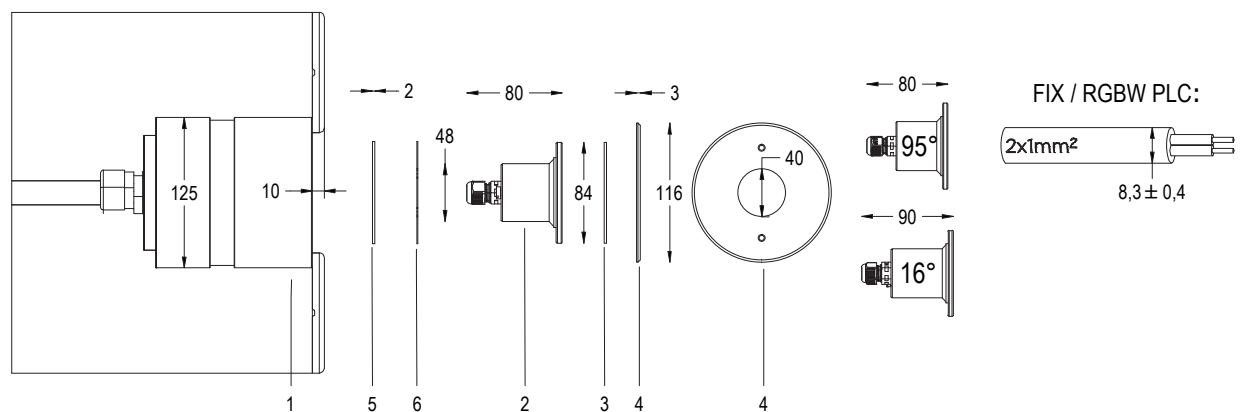

FIX FIXED COLOR VERSION

5W / 7VA ^{MAX} 48 m ^{m²} 5 - 10

Other LED colors are available upon request
24 V DC are available on request

Code	LED color	Total luminous flu	Beam angle	€
LAMP WITH STAINLESS STEEL FLANGE, NICHE, DIFFUSER and 4m CABLE				
 7903797391	5300K	790 lm	16°	-
7902797391	5300K	790 lm	95°	-
7902797390	3000K	690 lm	16°	-
7903567390	3000K	690 lm	95°	-
LAMP WITH STAINLESS STEEL FLANGE, NICHE, DIFFUSER and 4m CABLE				
 7903797391L	5300K	790 lm	16°	-
7902797391L	5300K	790 lm	95°	-
7902797390L	3000K	690 lm	16°	-
7903567390L	3000K	690 lm	95°	-