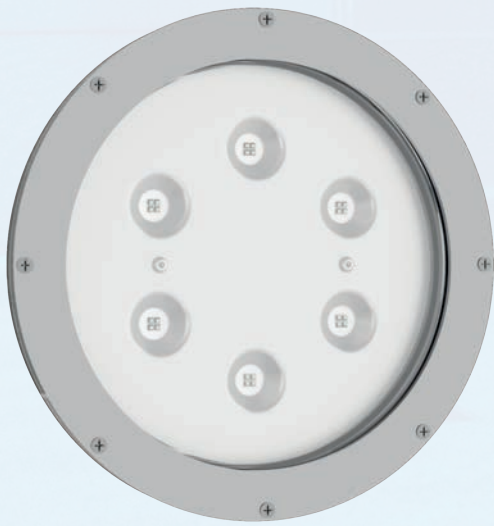

PAR56

EX 300W REPLACEMENT

LED lamp designed to best illuminate medium-sized pools. The included recess contains the necessary cable for poolside maintenance.
Pool type: panel / concrete / with tiles or sheet.

- 12 V AC
- CL III
- IP IP68
- AISI316L STEEL
- GLASS

- 1 NICHE
- 2 LAMP
- 3 OPTICAL DIFFUSER
- 4 FRONT FLANGE
- 5 LAMP HOLDER RING

Technical drawing