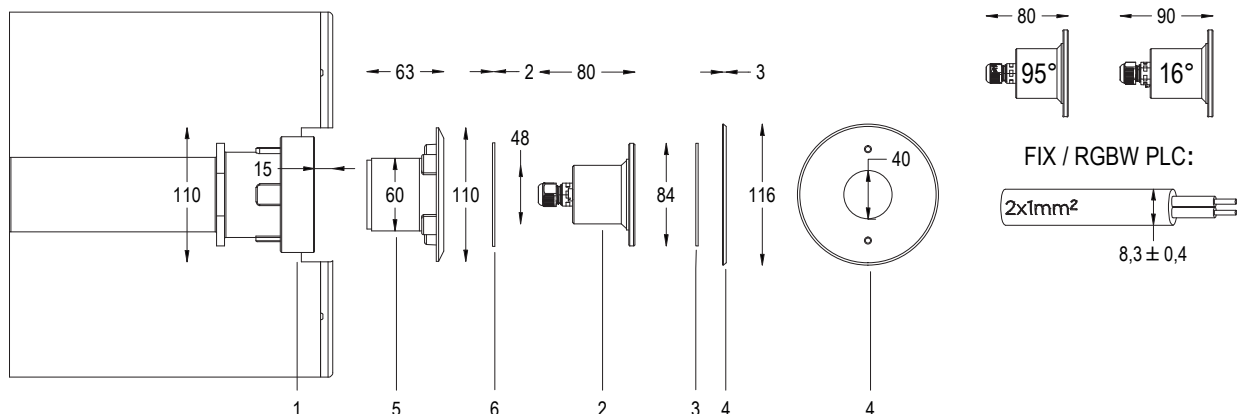

AISI316L STEEL GLASS

- 1 WALL ADAPTER
- 2 LAMP
- 3 OPTICAL DIFFUSER
- 4 FRONT FLANGE
- 5 INLET FITTING
- 6 GASKET

Technical drawing

FIX FIXED COLOR VERSION

5W / 7VA 48 m 5 - 10

Other LED colors are available upon request
24 V DC are available on request