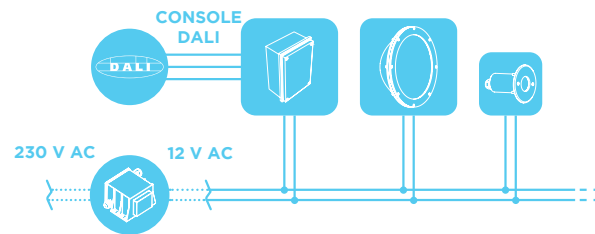

PLC with DALI wiring diagram