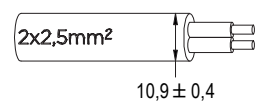

FIX / RGBW PLC:

FIX FIXED COLOR VERSION

W 2 WIRES

40W / 50VA ^CMAX 19 m ^{m²} 20 - 25

Other LED colors are available upon request
24 V DC are available on request

	Code	LED color	Total luminous flu	Beam angle	€
LAMP WITH STAINLESS STEEL FLANGE, NICHE, DIFFUSER and 4m CABLE					
	2112342993	5300K	4330 lm	120°	-
	2112342990	3000K	3750 lm	120°	-
LAMP WITH STAINLESS STEEL FLANGE, DIFFUSER and 4m of CABLE					
	2112342993L	5300K	4330 lm	120°	-
	2112342990L	3000K	3750 lm	120°	-