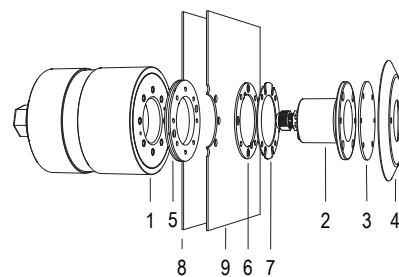

MAGICSUB

NICHE AND INOX FLANGE

LED lamp designed to best illuminate small tubs, whirlpool areas and stairways. The included recess contains the necessary cable for poolside maintenance.
Pool type: panel / concrete / with tiles or sheet.

12 V AC CL III IP IP68

AISI316L STEEL GLASS

- 1 NICHE
- 2 LAMP
- 3 OPTICAL DIFFUSER
- 4 FRONT FLANGE
- 5 SANDWICH GASKET
- 6 LINER FLANGE
- 7 PLEXY SPACER
- 8 PANEL
- 9 POOL LINER

Technical drawing