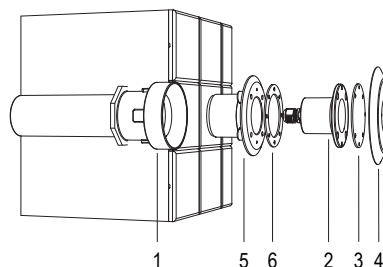

MAGICSUB

INLET AND PVC FLANGE

LED lamp designed to best illuminate small pools, whirlpool areas and stairways. Nozzle included for installation in small space.

Pool type: panel / concrete / with tiles or sheet.

12 V AC CL III IP IP68

AISI316L STEEL GLASS