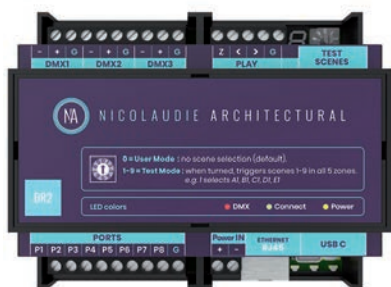

DINA

3-6 DC 350 mA
1x512
5
DIN
W 106 x D59 x H 91 mm

Software to control projectors with DMX512 signal, complete with CD, USB / DMX interface, mini SD card. Stand Alone Operation.

Code	Types	€
60001306	DINA-DR2 LITE	-

Accessories