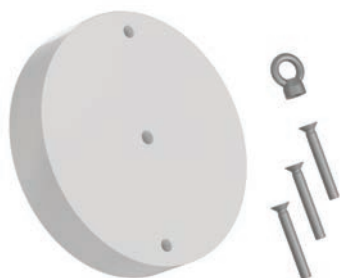

TEMPLATE FOR CONCRETE

Template for the recessed installation of the niches in reinforced concrete. Provided with markings in different sizes, to be used according to the type of finishing.

Code	Description	€
1700570002	FOR PERLA IN AND MAGIC LINEA IN NICHE	-
1700550002	FOR MINI PERLA IN NICHE	-
1700380002	FOR MICRO PERLA IN NICHE	-
1700540002	FOR MAGIC SUB IN NICHE	-