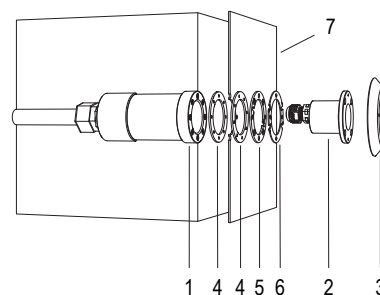

microPERLA

NOT WATERTIGHT NICHE AND
PLC FLANGE

LED lamp designed to best illuminate small
pools, whirlpool areas and stairways. Niche
included with small dimensions.

Pool type: panel / concrete / with tiles or
sheet.

12 V AC CL III IP68

AISI316L STEEL GLASS

- 1 NICHE
- 2 LAMP
- 3 FRONT FLANGE
- 4 GASKET
- 5 LINER FLANGE
- 6 PLEXY SPACER
- 7 POOL LINER

Technical drawing