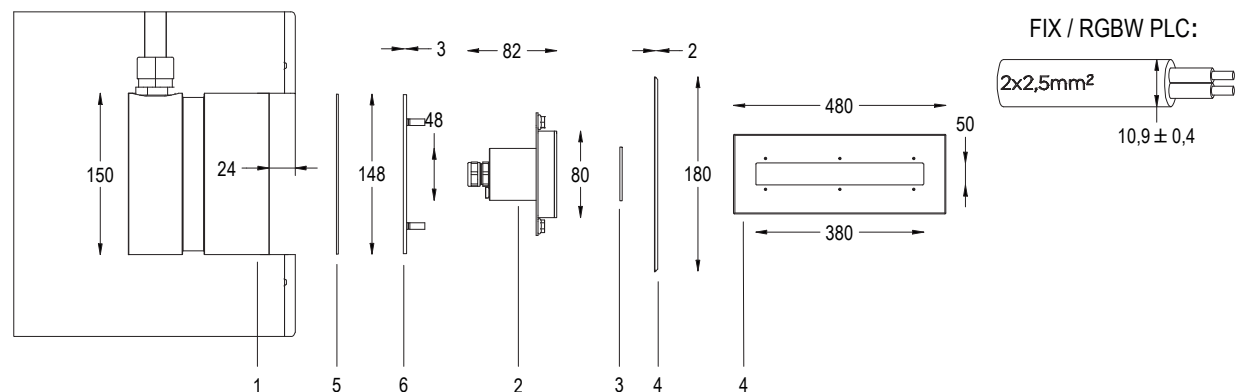

12 V AC  CL III  IP 68

 AISI316L STEEL  GLASS

- 1 NICHE
- 2 LAMP
- 3 OPTICAL DIFFUSER
- 4 FRONT FLANGE
- 5 GASKET
- 6 FIXING RING

Technical drawing

FIX FIXED COLOR VERSION

W **2 WIRES**

25W / 30VA **MAX 32 m** **20 - 25 m²**