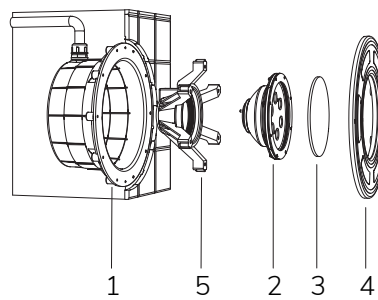

-  12 V AC
-  CL III
-  IP IP68
-  AISI316L STEEL
-  GLASS

- 1 NICHE
- 2 LAMP
- 3 OPTICAL DIFFUSER
- 4 FRONT FLANGE
- 5 LAMP HOLDER RING

Technical drawing

FIX FIXED COLOR VERSION

W **2 WIRES**

34W / 43VA 39 m 20 - 25