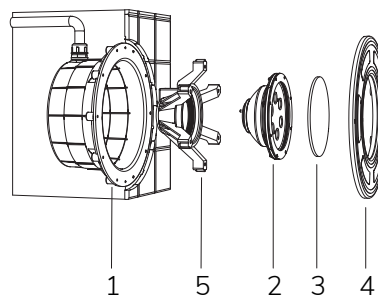

PAR56^{power}

EX 300W REPLACEMENT

LED lamp designed to best illuminate large pools. The standard PAR 56 size allows installation as a replacement for conventional 300 W halogen lamps.

Pool type: panel / reinforced concrete / with tiles or sheet.

12 V AC CL III IP68

AISI316L STEEL GLASS

1. 1 NICHE
2. 2 LAMP
3. 3 OPTICAL DIFFUSER
4. 4 FRONT FLANGE
5. 5 LAMP HOLDER RING

Technical drawing