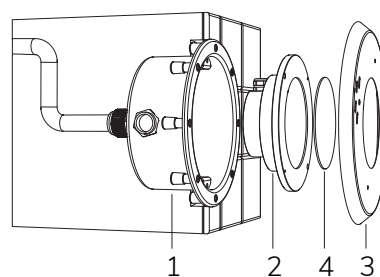

STW

WIBRE REPLACEMENT

LED pool lamp, ideal for medium pools. The dimensions and the supplied flange allow installation as a replacement for 300 W halogen Par-56 spotlights in Wibre niche.

12 V AC CL III IP IP68

AISI316L STEEL GLASS