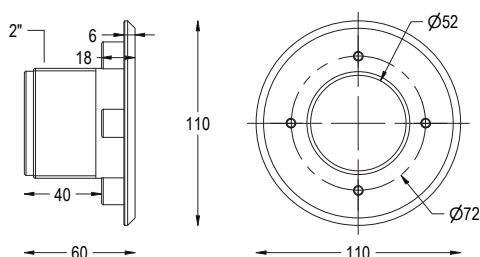

Technical drawing