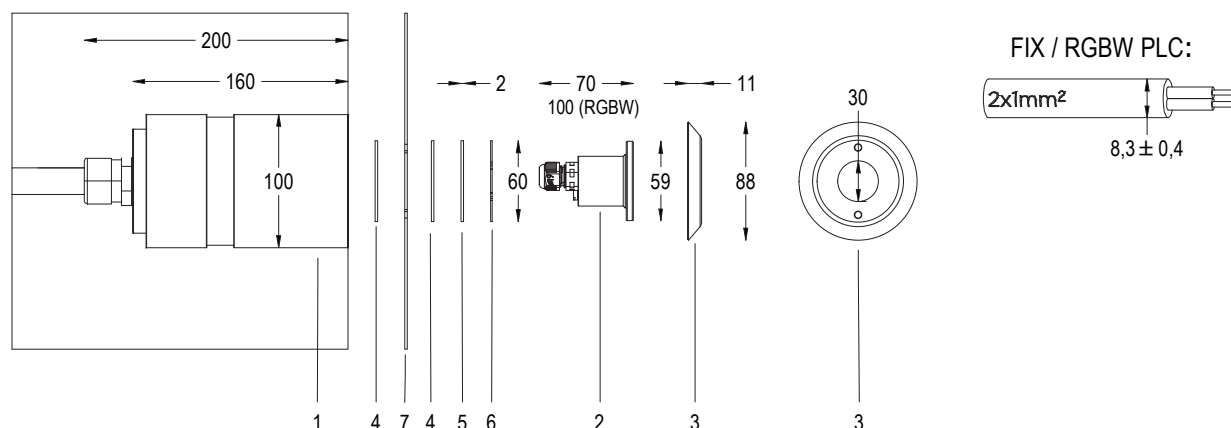

FIX FIXED COLOR VERSION

4W / 5VA 50 m FINO A 5

Other LED colors are available upon request
24 V DC are available on request

Code	LED color	Total luminous flu	Beam angle	€
LAMP WITH STAINLESS STEEL FLANGE, NICHE, DIFFUSER and 4m CABLE				
 2101340191	5300K	286 lm	120°	-
2101340190	3000K	256 lm	120°	-
LAMP WITH STAINLESS STEEL FLANGE, DIFFUSER and 4m of CABLE				
 2101340191L	5300K	286 lm	120°	-
2101340190L	3000K	256 lm	120°	-