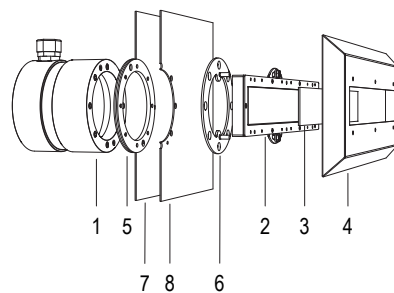

MAGICLINEA

NICHE AND INOX FLANGE

LED lamp designed to best illuminate medium-sized pools. The included recess contains the necessary cable for poolside maintenance.
Pool type: panel / concrete / with tiles or sheet.

- 12 V AC
- CL III
- IP 68
- AISI316L STEEL
- GLASS

- 1 NICHE
- 2 LAMP
- 3 OPTICAL DIFFUSER
- 4 FRONT FLANGE
- 5 GASKET
- 6 FIXING RING
- 7 PANEL
- 8 POOL LINER

Technical drawing