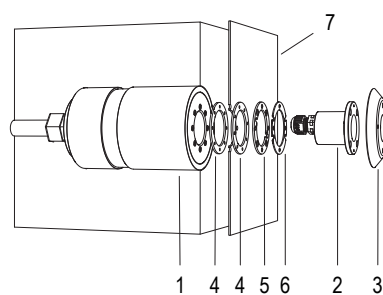

microPERLA

NICHE AND INOX FLANGE

LED lamp designed to best illuminate small pools, whirlpool areas and stairways. The included niche contains the necessary cable for poolside maintenance.

Pool type: panel / concrete / with tiles or sheet.

12 V AC CL III IP IP68

AISI316L STEEL GLASS

- 1 NICHE
- 2 LAMP
- 3 FRONT FLANGE
- 4 GASKET
- 5 LINER FLANGE
- 6 PLEXY SPACER
- 7 POOL LINER

Technical drawing