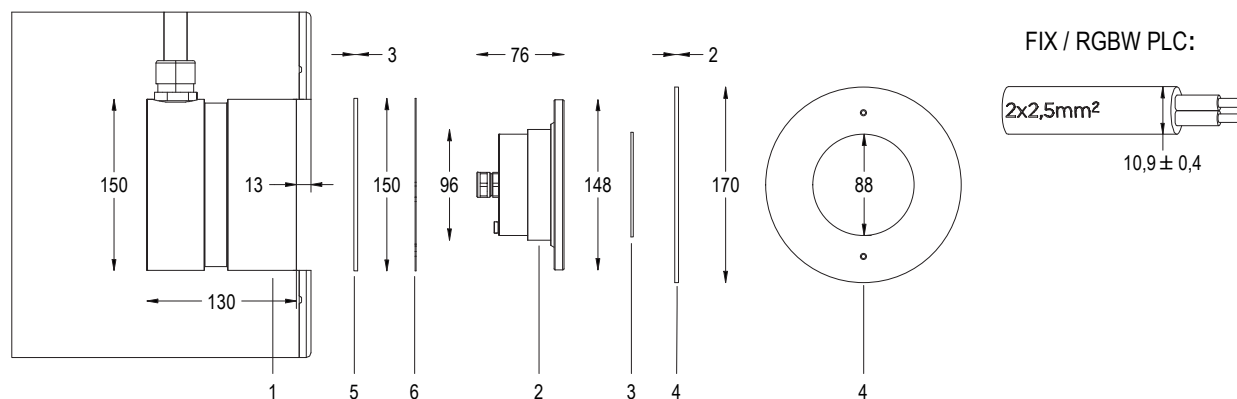

Technical drawing

FIX FIXED COLOR VERSION

52W / 64VA C^{MAX} 16 m 25 - 30

Other LED colors are available upon request
24 V DC are available on request

	Code	LED color	Total luminous flu	Beam angle	€
LAMP WITH STAINLESS STEEL FLANGE, NICHE, DIFFUSER and 4m CABLE					
	2115343193	5300K	5770 lm	120°	-
	2115343190	3000K	5000 lm	120°	-
LAMP WITH STAINLESS STEEL FLANGE, DIFFUSER and 4m of CABLE					
	2115343193L	5300K	5770 lm	120°	-
	2115343190L	3000K	5000 lm	120°	-