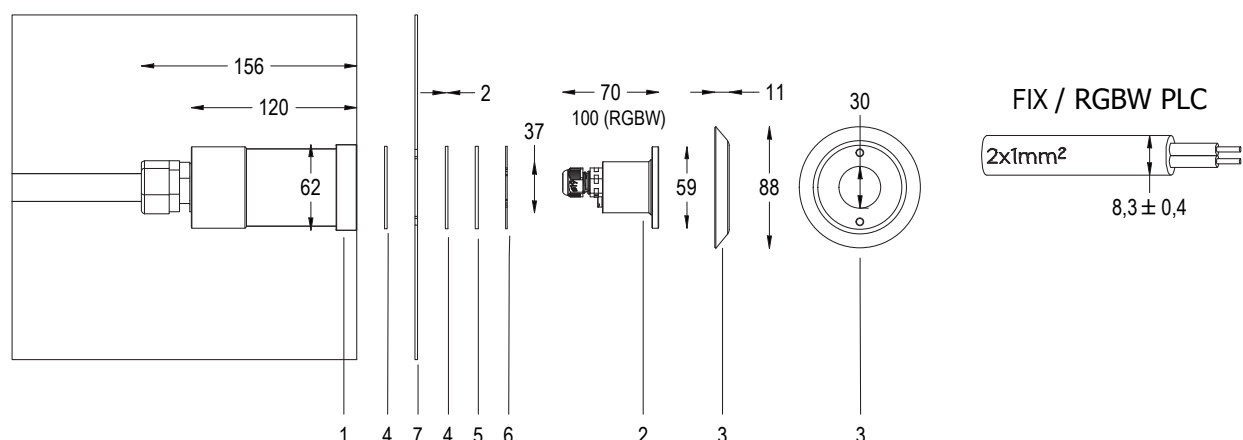

Technical drawing