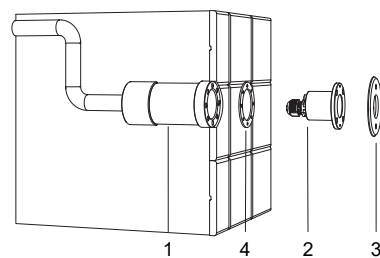

LED lamp designed to best illuminate small
pools, whirlpool areas and stairways. Niche
included with small dimensions.

Pool type: recessed in concrete / with tiles.

 12 V AC  CL III  IP68

 AISI316L STEEL  GLASS