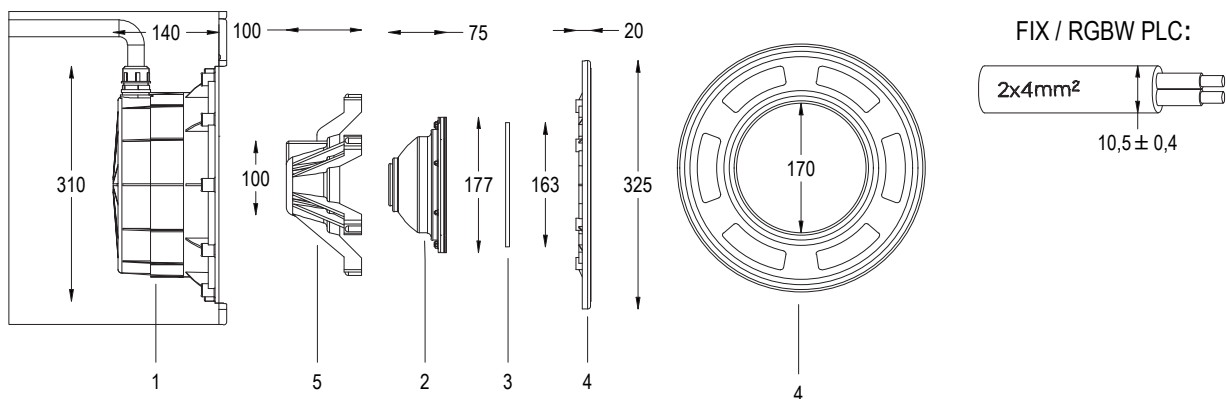

-  12 V AC
-  CL III
-  IP IP68
-  AISI316L STEEL
-  GLASS

- 1 NICHE
- 2 LAMP
- 3 OPTICAL DIFFUSER
- 4 FRONT FLANGE
- 5 LAMP HOLDER RING

Technical drawing

FIX FIXED COLOR VERSION

W **2 WIRES**

34W / 43VA 39 m 20 - 25