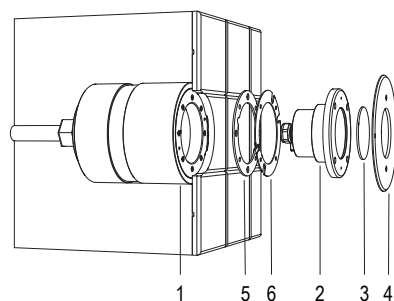

MINI PERLA IN

NICHE AND INOX FLANGE

LED lamp designed to best illuminate medium and small pools. The included recess contains the necessary cable for poolside maintenance.

Pool type: recessed in concrete / with tiles.

12 V AC CL III IP IP68

AISI316L STEEL GLASS

1. 1 NICHE
2. 2 LAMP
3. 3 OPTICAL DIFFUSER
4. 4 FRONT FLANGE
5. 5 STAINLESS STEEL SPACER
6. 6 PLEXY SPACER

Technical drawing