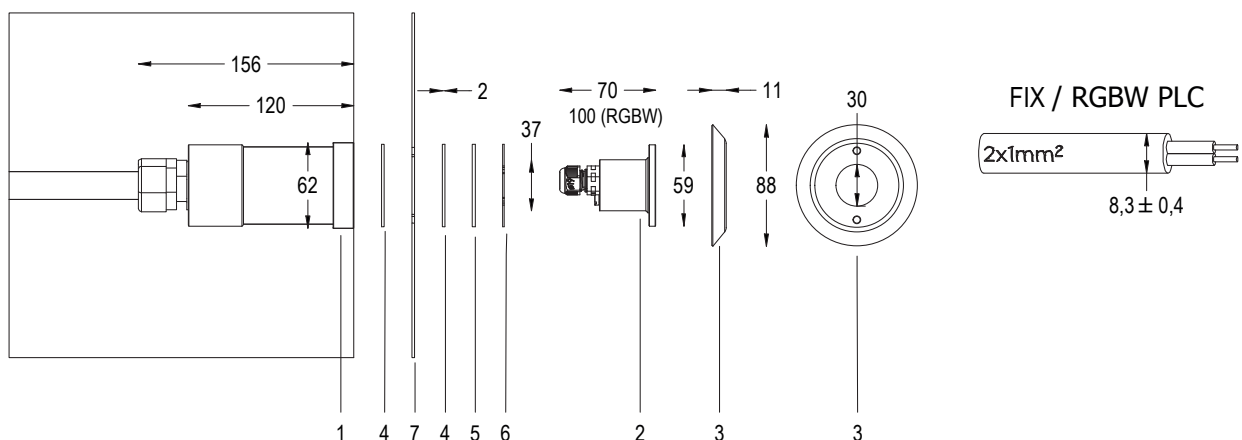

Pool type: panel / concrete / with tiles or sheet.

12 V AC CL III IP IP68

AISI316L STEEL GLASS

- 1 NICHE
- 2 LAMP
- 3 FRONT FLANGE
- 4 GASKET
- 5 LINER FLANGE
- 6 PLEXY SPACER
- 7 POOL LINER

Technical drawing