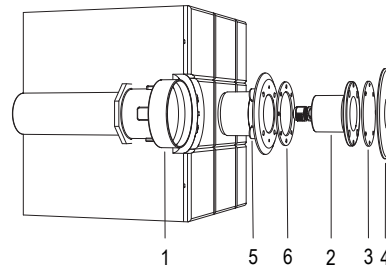

AISI316L STEEL GLASS

- 1 WALL ADAPTER
- 2 LAMP
- 3 OPTICAL DIFFUSER
- 4 FRONT FLANGE
- 5 INLET FITTING
- 6 GASKET

Technical drawing

FIX FIXED COLOR VERSION

5W / 7VA 48 m 5 - 10

Other LED colors are available upon request
24 V DC are available on request