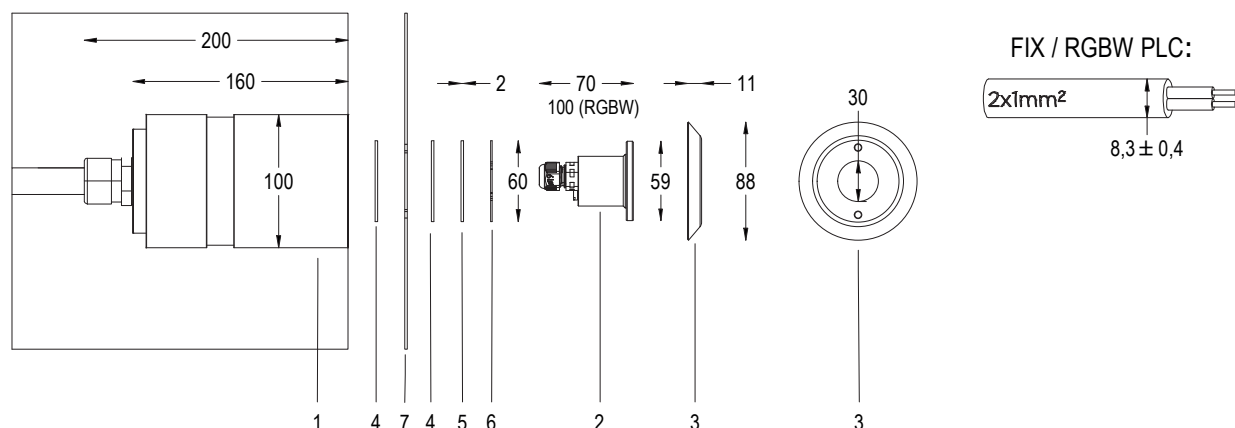

Pool type: panel / concrete / with tiles or sheet.

12 V AC  CL III  IP IP68

 AISI316L STEEL  GLASS

- 1 NICHE
- 2 LAMP
- 3 FRONT FLANGE
- 4 GASKET
- 5 LINER FLANGE
- 6 PLEXY SPACER
- 7 POOL LINER

Technical drawing