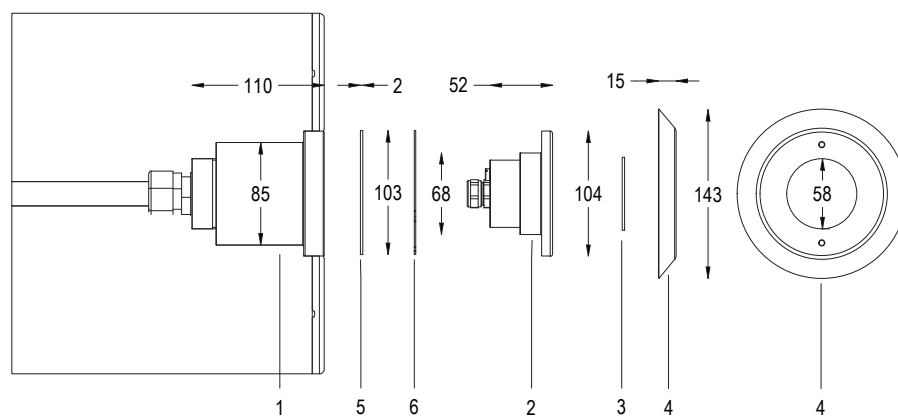

Technical drawing

FIX / RGBW PLC:

FIX FIXED COLOR VERSION

24W / 31VA 30 m 15 - 20

Other LED colors are available upon request
24 V DC are available on request

	Code	LED color	Total luminous flu	Beam angle	€
LAMP WITH PVC FLANGE, NICHE, DIFFUSER and 4m of CABLE					
	2108834191	5300K	2795 lm	120°	-
	2108834190	3000K	2510 lm	120°	-
LAMP WITH PVC FLANGE, DIFFUSER and 4m of CABLE					
	2108830191L	5300K	2795 lm	120°	-
	2108830190L	3000K	2510 lm	120°	-