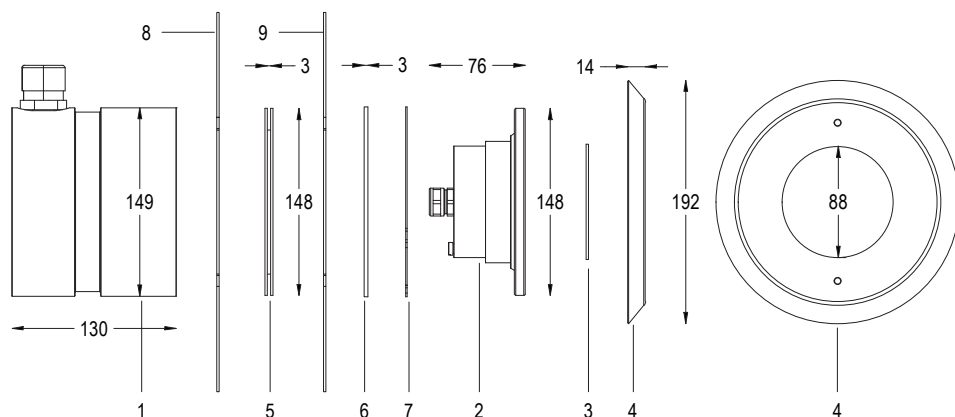

Technical drawing

FIX / RGBW PLC:

FIX FIXED COLOR VERSION

52W / 64VA 16 m 25 - 30

Other LED colors are available upon request
24 V DC are available on request

	Code	LED color	Total luminous flu	Beam angle	€
LAMP WITH PVC FLANGE, NICHE, DIFFUSER and 4m of CABLE					
	2115344193	5300K	5770 lm	120°	-
	2115344190	3000K	5000 lm	120°	-
LAMP WITH PVC FLANGE, DIFFUSER and 4m of CABLE					
	2115344193L	5300K	5770 lm	120°	-
	2115344190L	3000K	5000 lm	120°	-