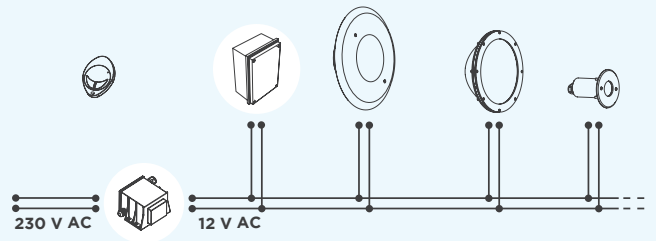

PLC with remote control wiring diagram