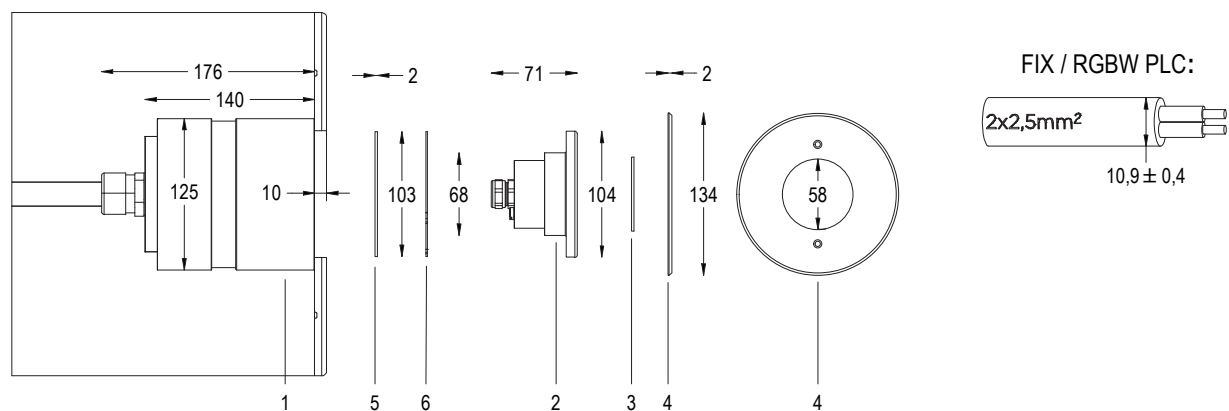

FIX FIXED COLOR VERSION

24W / 31VA ^CMAX 30 m 15 - 20

Other LED colors are available upon request
24 V DC are available on request

Code	LED color	Total luminous flu	Beam angle	€
LAMP WITH STAINLESS STEEL FLANGE, NICHE, DIFFUSER and 4m CABLE				
2108827391	5300K	2795 lm	120°	-
2108827390	3000K	2510 lm	120°	-
LAMP WITH STAINLESS STEEL FLANGE, DIFFUSER and 4m of CABLE				
2108827391L	5300K	2795 lm	120°	-
2108827390L	3000K	2510 lm	120°	-