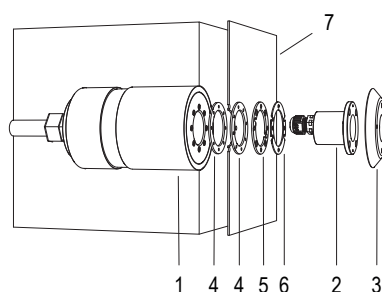

microPERLA

NICHE AND PVC FLANGE

LED lamp designed to best illuminate small pools, whirlpool areas and stairways. The included niche contains the necessary cable for poolside maintenance.

Pool type: panel / concrete / with tiles or sheet.

12 V AC CL III IP IP68

AISI316L STEEL GLASS

- 1 NICHE
- 2 LAMP
- 3 FRONT FLANGE
- 4 GASKET
- 5 LINER FLANGE
- 6 PLEXY SPACER
- 7 POOL LINER

Technical drawing