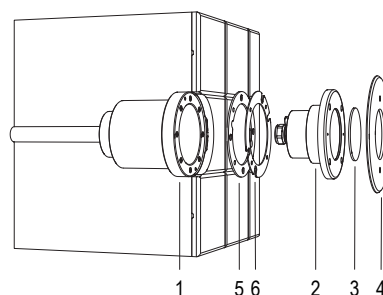

MINI PERLA IN

NOT WATERTIGHT NICHE AND INOX FLANGE

LED lamp designed to best illuminate medium and small pools. Nozzle included for installation in small space.

Pool type: recessed in concrete / with tiles.

12 V AC CL III IP IP68

AISI316L STEEL GLASS

1. 1 NICHE
2. 2 LAMP
3. 3 OPTICAL DIFFUSER
4. 4 FRONT FLANGE
5. 5 STAINLESS STEEL SPACER
6. 6 PLEXY SPACER

Technical drawing

FIX / RGBW PLC: