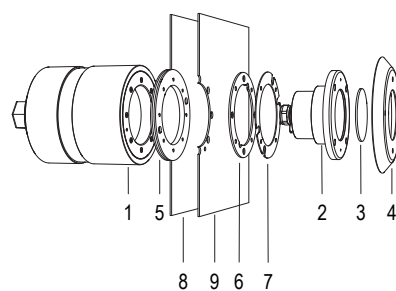

MINI PERLA

NICHE AND PVC FLANGE

LED lamp designed to best illuminate medium and small pools. The included recess contains the necessary cable for poolside maintenance.

Pool type: panel / concrete / with tiles or sheet.

12 V AC CL III IP IP68

AISI316L STEEL GLASS

- 1 NICHE
- 2 LAMP
- 3 OPTICAL DIFFUSER
- 4 FRONT FLANGE
- 5 SANDWICH GASKET
- 6 LINER FLANGE
- 7 PLEXY SPACER
- 8 PANEL
- 9 POOL LINER

Technical drawing