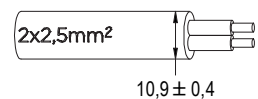

FIX / RGBW PLC:

FIX FIXED COLOR VERSION

40W / 50VA ^CMAX 19 m ^{m²} 20 - 25

Other LED colors are available upon request
24 V DC are available on request

Code	LED color	Total luminous flu	Beam angle	€
LAMP WITH PVC FLANGE, NICHE, DIFFUSER and 4m of CABLE				
 2112344193	5300K	4330 lm	120°	-
 2112344190	3000K	3750 lm	120°	-
LAMP WITH PVC FLANGE, DIFFUSER and 4m of CABLE				
 2112344193L	5300K	4330 lm	120°	-
 2112344190L	3000K	3750 lm	120°	-