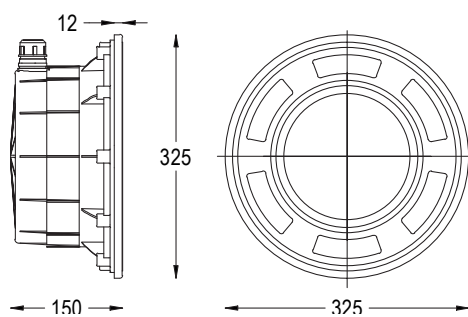

Technical drawing