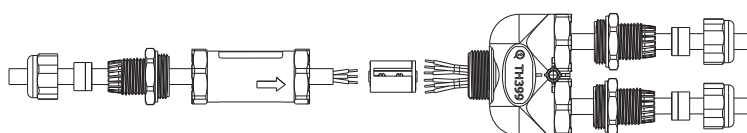

Technical drawing