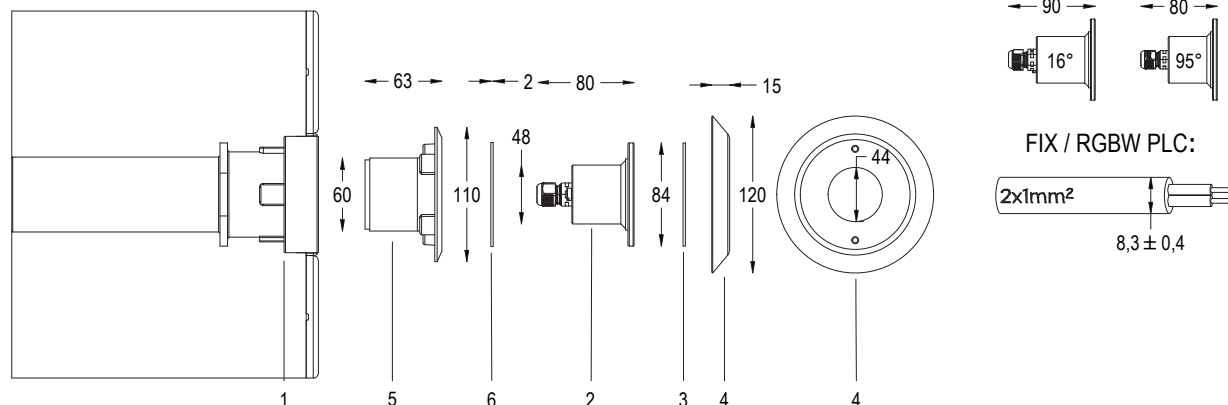

Pool type: panel / concrete / with tiles or sheet.

12 V AC  CL III  IP IP68

 AISI316L STEEL  GLASS

- 1 WALL ADAPTER
- 2 LAMP
- 3 OPTICAL DIFFUSER
- 4 FRONT FLANGE
- 5 INLET FITTING
- 6 GASKET

Technical drawing