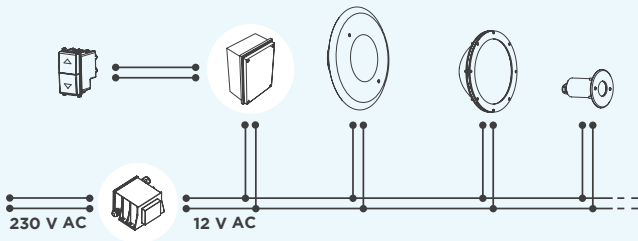

PLC with buttons wiring diagram