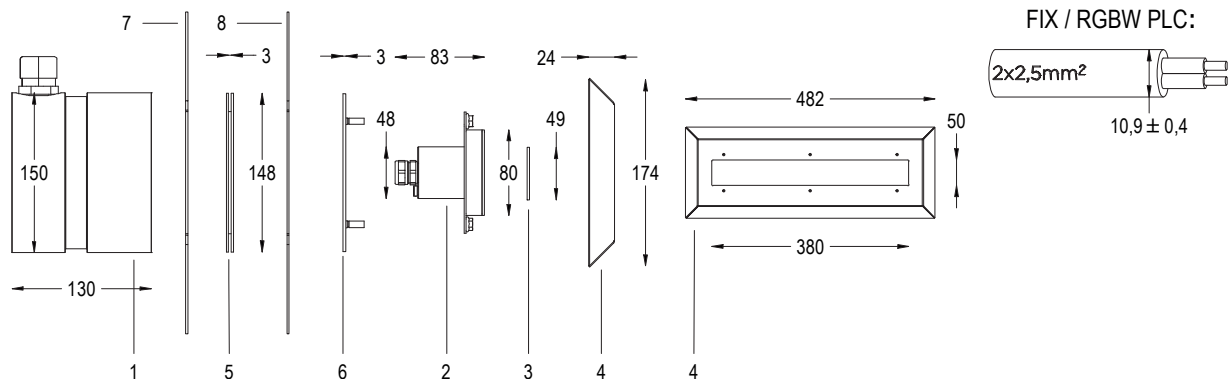

Technical drawing