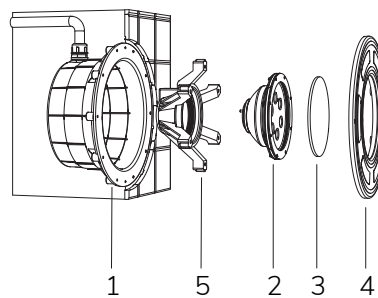

PAR56^{ECO}

EX 300W REPLACEMENT

LED lamp designed to best illuminate medium-sized pools. The standard size allows installation as a replacement for traditional 100 W halogen lamps.

Pool type: panel / concrete / with tiles or sheet.

12 V AC CL III IP68

AISI316L STEEL GLASS

- 1 NICHE
- 2 LAMP
- 3 OPTICAL DIFFUSER
- 4 FRONT FLANGE
- 5 LAMP HOLDER RING

Technical drawing