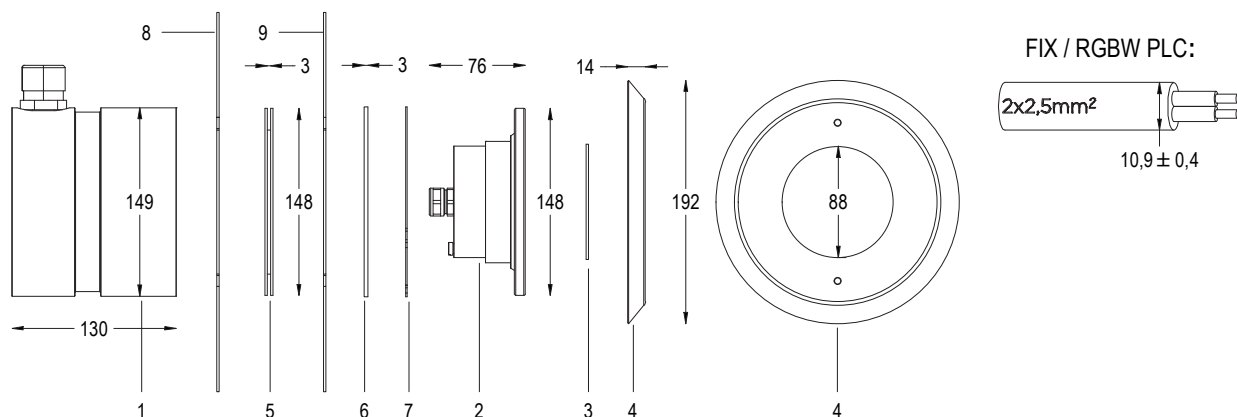

Technical drawing

FIX FIXED COLOR VERSION

52W / 64VA C_{MAX} 16 m m^2 25 - 30

Other LED colors are available upon request
24 V DC are available on request

	Code	LED color	Total luminous flu	Beam angle	€
LAMP WITH STAINLESS STEEL FLANGE, NICHE, DIFFUSER and 4m CABLE					
	2115342993	5300K	5770 lm	120°	-
	2115342990	3000K	5000 lm	120°	-
LAMP WITH STAINLESS STEEL FLANGE, DIFFUSER and 4m of CABLE					
	2115342993L	5300K	5770 lm	120°	-
	2115342990L	3000K	5000 lm	120°	-