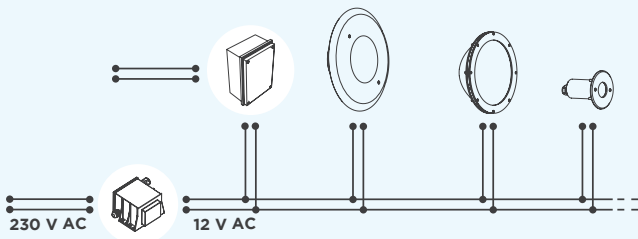

PLC with DALI wiring diagram