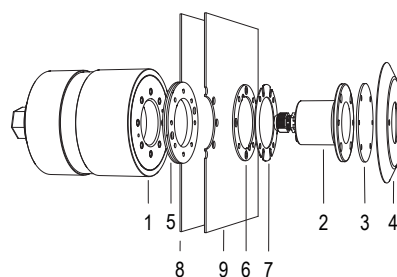

MAGICSUB

NICHE AND PVC FLANGE

LED lamp designed to best illuminate small tubs, whirlpool areas and stairways. The included recess contains the necessary cable for poolside maintenance.

Pool type: panel / concrete / with tiles or sheet.

12 V AC CL III IP IP68

AISI316L STEEL GLASS

- 1 NICHE
- 2 LAMP
- 3 OPTICAL DIFFUSER
- 4 FRONT FLANGE
- 5 SANDWICH GASKET
- 6 LINER FLANGE
- 7 PLEXY SPACER
- 8 PANEL
- 9 POOL LINER

Technical drawing