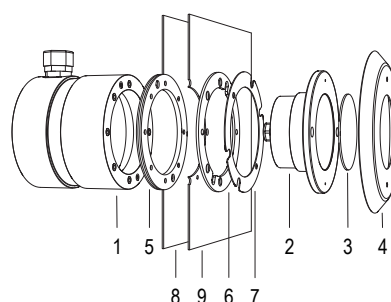

PERLApower

NICHE AND INOX FLANGE

LED lamp designed for optimum illumination of large pools. The included niche contains the necessary cable for poolside maintenance.

Pool type: panel / concrete / with tiles or liner.

12 V AC CL III IP68

AISI316L STEEL GLASS

- 1 NICHE
- 2 LAMP
- 3 OPTICAL DIFFUSER
- 4 FRONT FLANGE
- 5 SANDWICH GASKET
- 6 LINER FLANGE
- 7 PLEXY SPACER
- 8 PANEL
- 9 POOL LINER

Technical drawing