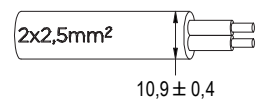

Technical drawing

FIX / RGBW PLC:

FIX FIXED COLOR VERSION

52W / 64VA 16 m 25 - 30

Other LED colors are available upon request
24 V DC are available on request

	Code	LED color	Total luminous flu	Beam angle	€
LAMP WITH PVC FLANGE, NICHE, DIFFUSER and 4m of CABLE					
	2115344193	5300K	5770 lm	120°	-
	2115344190	3000K	5000 lm	120°	-
LAMP WITH PVC FLANGE, DIFFUSER and 4m of CABLE					
	2115344193L	5300K	5770 lm	120°	-
	2115344190L	3000K	5000 lm	120°	-