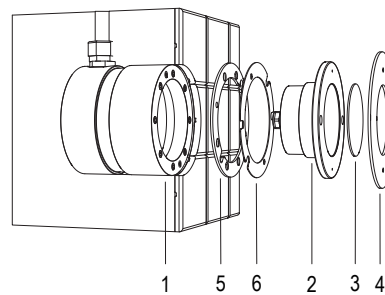

12 V AC  CL III  IP 68

 AISI316L STEEL  GLASS

- 1 NICHE
- 2 LAMP
- 3 OPTICAL DIFFUSER
- 4 FRONT FLANGE
- 5 STAINLESS STEEL SPACER
- 6 PLEXY SPACER

Technical drawing

FIX FIXED COLOR VERSION

40W / 50VA ^CMAX 19 m ^{m²} 20 - 25