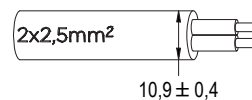

FIX / RGBW PLC: