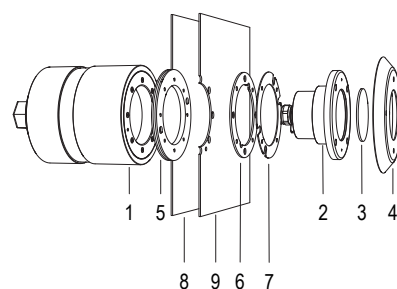

MINI PERLA

NICHE AND INOX FLANGE

LED lamp designed to best illuminate medium and small pools. The included recess contains the necessary cable for poolside maintenance.
Pool type: panel / concrete / with tiles or sheet.

12 V AC CL III IP IP68

AISI316L STEEL GLASS

- 1 NICHE
- 2 LAMP
- 3 OPTICAL DIFFUSER
- 4 FRONT FLANGE
- 5 SANDWICH GASKET
- 6 LINER FLANGE
- 7 PLEXY SPACER
- 8 PANEL
- 9 POOL LINER

Technical drawing