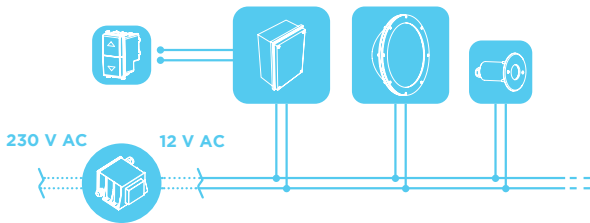

PLC TRANSMITTER

- 12V AC
- 13 FIXED COLOURS
- 10 AUTOMATIC SEQUENCES
- WALL MOUNTING
- W 130 x D 110 x H 57 mm

Transmitter box for directional wave lamps. 13 fixed colors and 8 color sequences controllable via remote, external buttons, or DMX signal depending on the model.

Code	Types	€
4493000064	PLC TRANSMITTER WITH BUTTONS	-
4493000000	PLC TRANSMITTER WITH REMOTE CONTROL	-
4493000042	DMX - PLC CONVERTER	-
4493000001	DALI - PLC CONVERTER	-

PLC with buttons wiring diagram