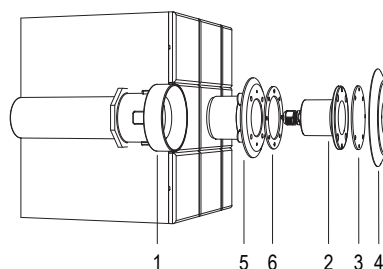

MAGICSUB

INLET AND INOX FLANGE

LED lamp designed to best illuminate small pools, whirlpool areas and stairways. Nozzle included for installation in small space.

Pool type: panel / concrete / with tiles or sheet.

12 V AC CL III IP68

AISI316L STEEL GLASS

- 1 WALL ADAPTER
- 2 LAMP
- 3 OPTICAL DIFFUSER
- 4 FRONT FLANGE
- 5 INLET FITTING
- 6 GASKET

Technical drawing