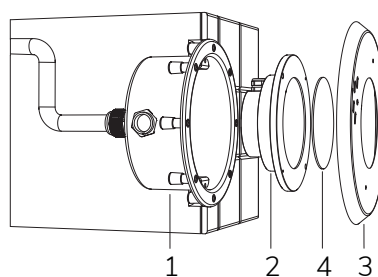

STW POWER

WIBRE REPLACEMENT

LED pool lamp, ideal for large pools. The dimensions and the supplied flange allow installation as a replacement for 300 W halogen Par-56 spotlights in Wibre niche.

12 V AC CL III IP IP68

AISI316L STEEL GLASS