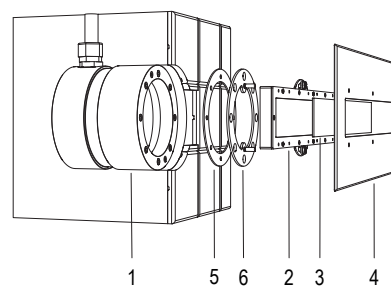

12 V AC  CL III  IP 68

 AISI316L STEEL  GLASS

- 1 NICHE
- 2 LAMP
- 3 OPTICAL DIFFUSER
- 4 FRONT FLANGE
- 5 GASKET
- 6 FIXING RING

Technical drawing

FIX FIXED COLOR VERSION

W **2 WIRES**

25W / 30VA **MAX 32 m** **20 - 25 m²**