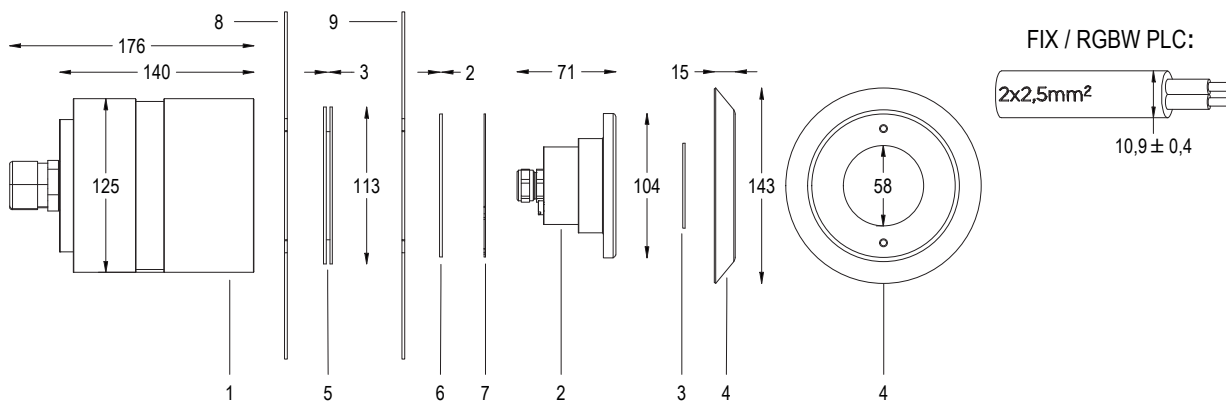

Technical drawing