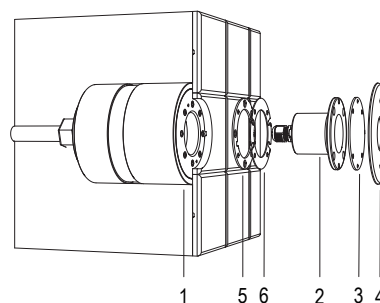

MAGICSUB^{IN}

NICHE AND INOX FLANGE

LED lamp designed to best illuminate small pools, whirlpool areas and stairways. The included niche contains the necessary cable for poolside maintenance.

Pool type: recessed in concrete / with tiles.

12 V AC CL III IP IP68

AISI316L STEEL GLASS

- 1 NICHE
- 2 LAMP
- 3 OPTICAL DIFFUSER
- 4 FRONT FLANGE
- 5 GASKET
- 6 STAINLESS STEEL SPACER

Technical drawing