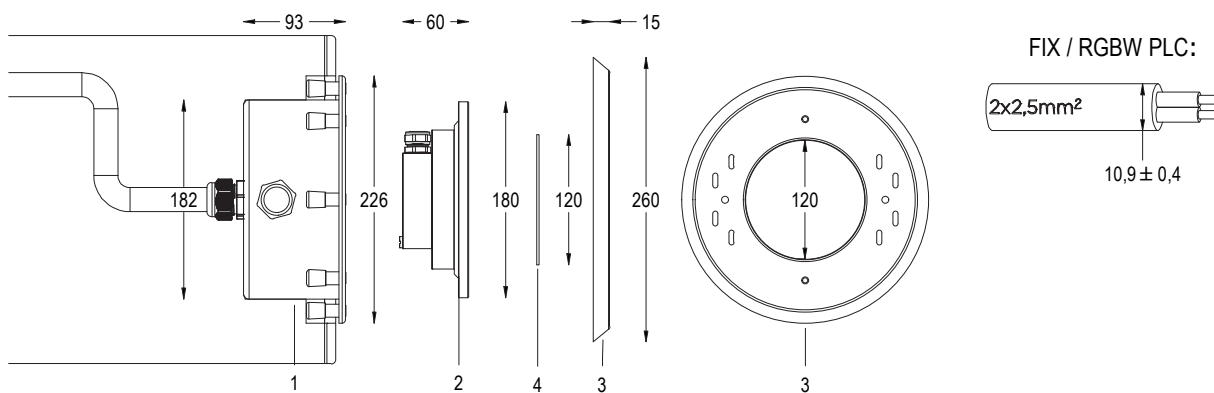

Technical drawing