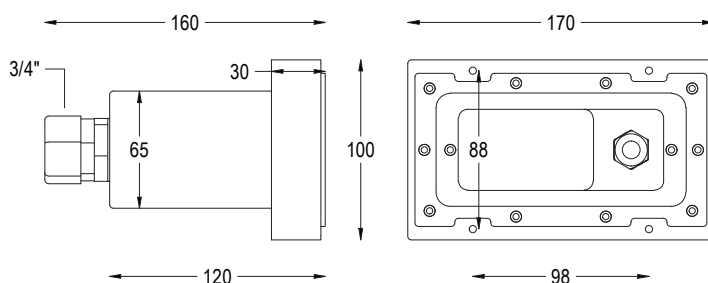

Code	€
5500004300	-

Technical drawing

MINI MAGIC LINEA IN NICHE

Complete watertight niche for reinforced concrete and prefabricated + PVC for MINI MAGIC LINEA lamps. With cable gland and space for collecting cable.