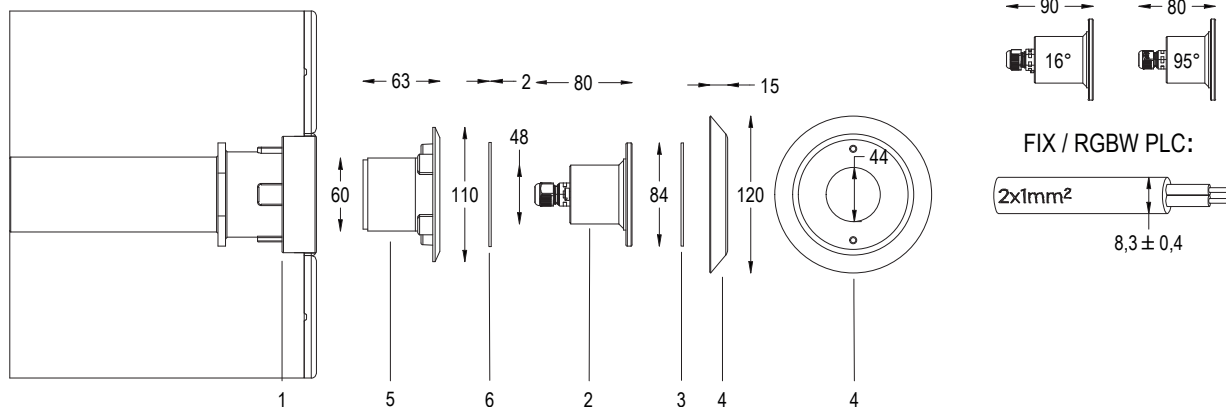

Technical drawing