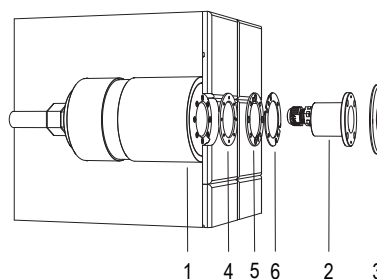

microPERLA^{IN}

NICHE AND INOX FLANGE

LED lamp designed to best illuminate small pools, whirlpool areas and stairways. The included niche contains the necessary cable for poolside maintenance.

Pool type: recessed in concrete / with tiles.

12 V AC CL III IP IP68

AISI316L STEEL GLASS

1. 1 NICHE
2. 2 LAMP
3. 3 FRONT FLANGE
4. 4 GASKET
5. 5 STAINLESS STEEL SPACER
6. 6 PLEXY SPACER

Technical drawing