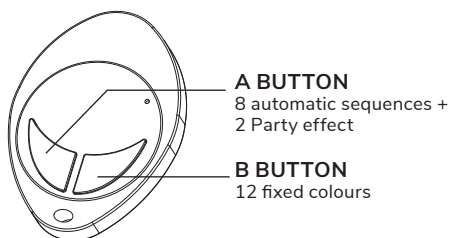

Technical indication