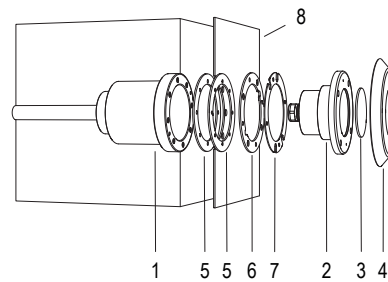

LED lamp designed to best illuminate medium and small pools. Niche included with reduced dimensions.

Pool type: panel / concrete / with tiles or sheet.

12 V AC CL III IP IP68

AISI316L STEEL GLASS

- 1 NICHE
- 2 LAMP
- 3 OPTICAL DIFFUSER
- 4 FRONT FLANGE
- 5 GASKET
- 6 LINER FLANGE
- 7 PLEXY SPACER
- 8 POOL LINER