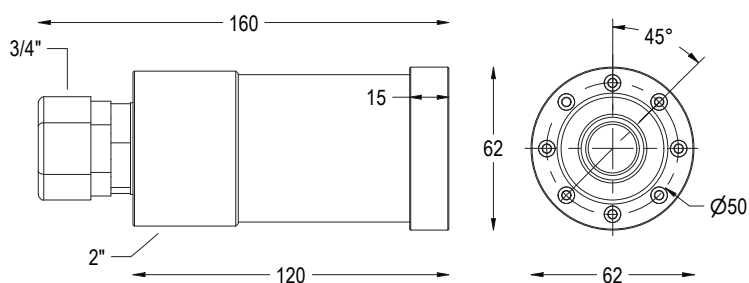

MICRO PERLA SMALL NICHE

Complete wall adapter not watertight for reinforced concrete and prefabricated + PVC for MICRO PERLA lamps. Compact size.

Code	€
5521008600	-

Technical drawing