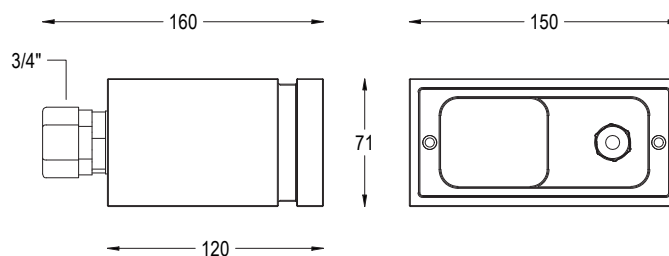

MINI MAGIC LINEA IN NICHE

Complete watertight niche for reinforced concrete and prefabricated + PVC for MINI MAGIC LINEA lamps. With cable gland and space for collecting cable.

Code	€
5500004400	-

Technical drawing