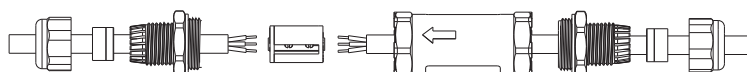

Technical drawing