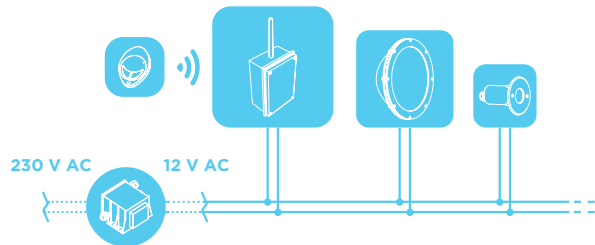

PLC with remote control wiring diagram