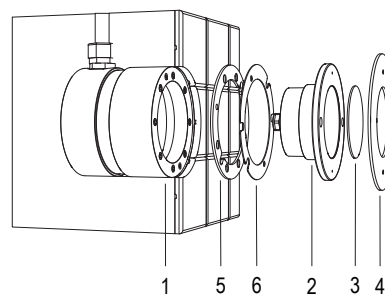

PERLApowerIN

NICHE AND INOX FLANGE

LED lamp designed for optimum illumination of large pools. The included niche contains the necessary cable for poolside maintenance.

Pool type: recessed in concrete / with tiles.

- 12 V AC
- CL III
- IP68
- AISI316L STEEL
- GLASS

- 1 NICHE
- 2 LAMP
- 3 OPTICAL DIFFUSER
- 4 FRONT FLANGE
- 5 STAINLESS STEEL SPACER
- 6 PLEXY SPACER

Technical drawing