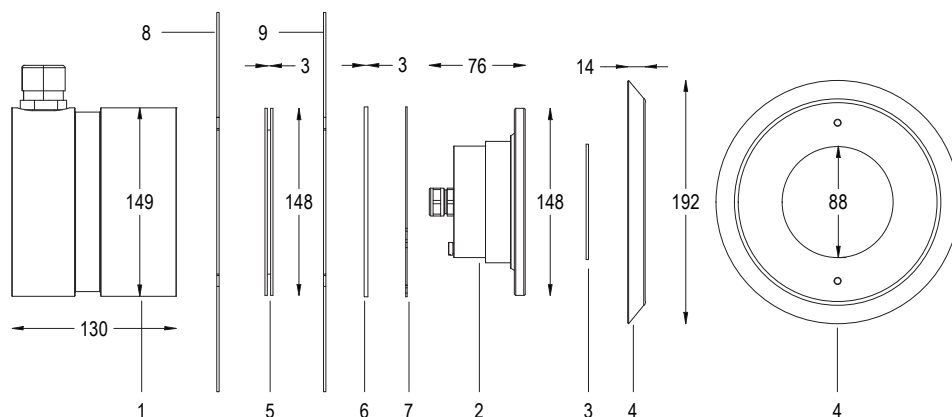

-  12 V AC
-  CL III
-  IP68
-  AISI316L STEEL
-  GLASS

- 1 NICHE
- 2 LAMP
- 3 OPTICAL DIFFUSER
- 4 FRONT FLANGE
- 5 SANDWICH GASKET
- 6 LINER FLANGE
- 7 PLEXY SPACER
- 8 PANEL
- 9 POOL LINER

Technical drawing