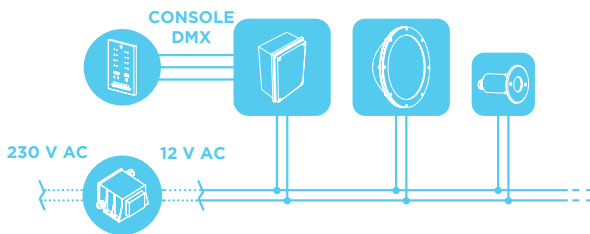

PLC with DMX wiring diagram