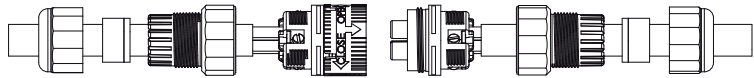

Technical drawing