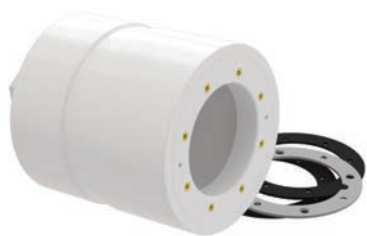

WATERTIGHT MINI PERLA NICHE