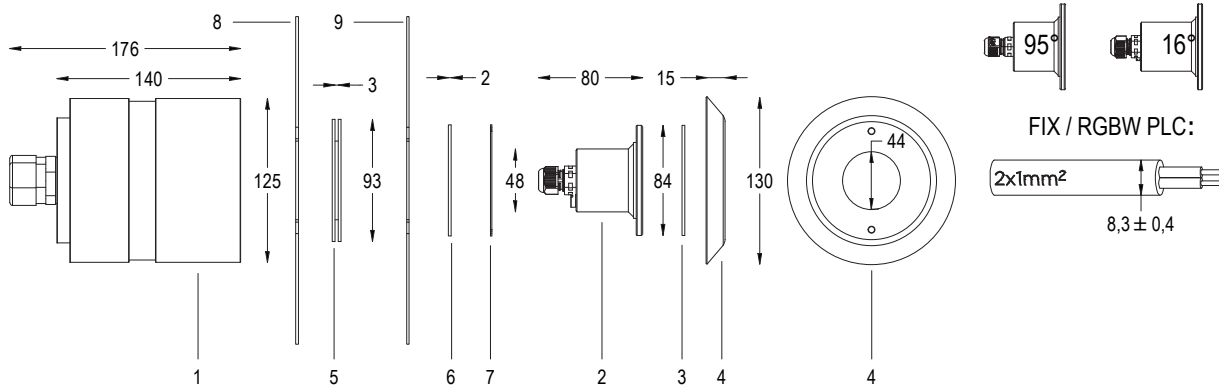

Technical drawing