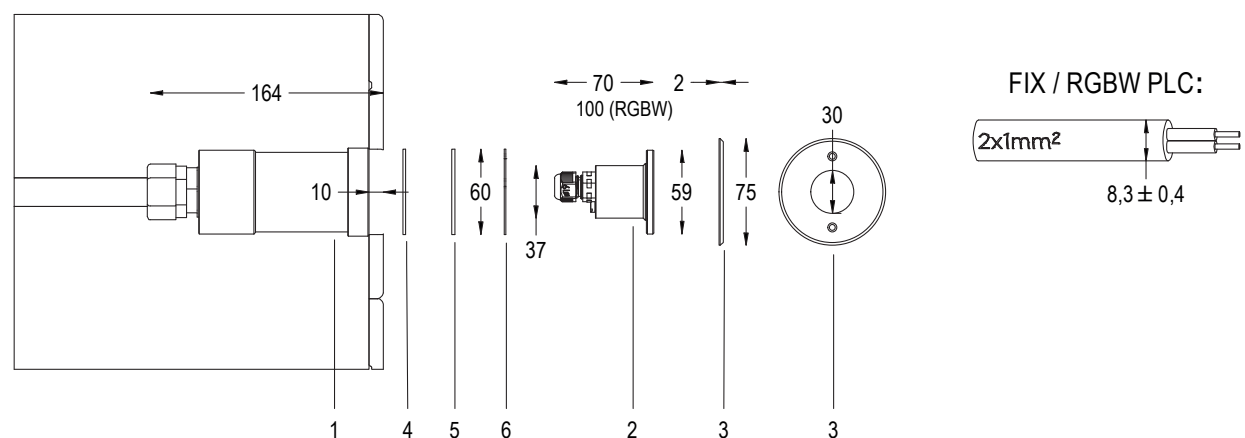

Technical drawing