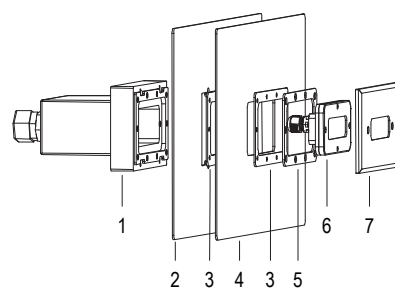

MINI MAGICLINEA

NICHE AND INOX FLANGE

LED lamp designed to best illuminate small pools, whirlpool areas and stairways. The included niche contains the necessary cable for poolside maintenance.

Pool type: panel / concrete / with tiles or sheet.

12 V AC CL III IP IP68

AISI316L STEEL GLASS

- 1 NICHE
- 2 PANEL
- 3 GASKET
- 4 POOL LINER
- 5 LINER FLANGE
- 6 LAMP
- 7 FRONT FLANGE

Technical drawing