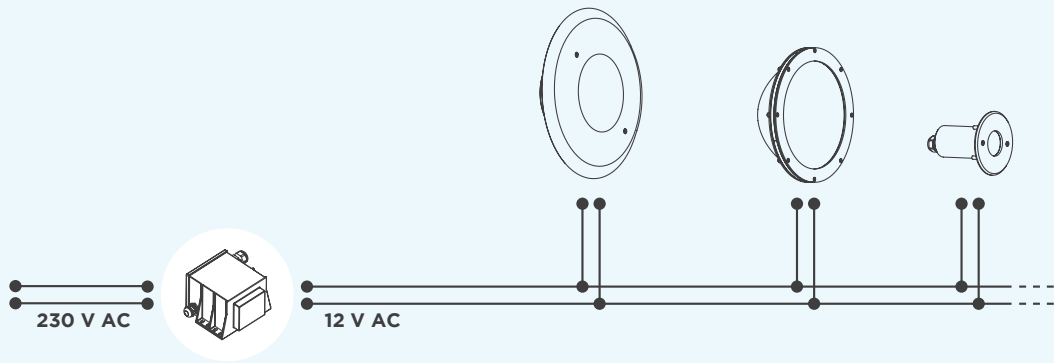

PLC with buttons wiring diagram

PLC with remote control wiring diagram

PLC with DALI wiring diagram

PLC with DMX wiring diagram