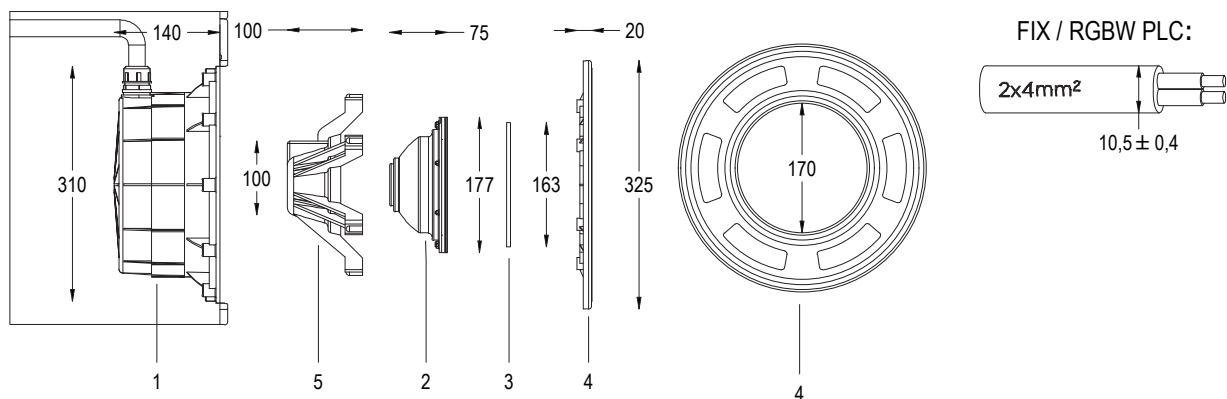

Technical drawing