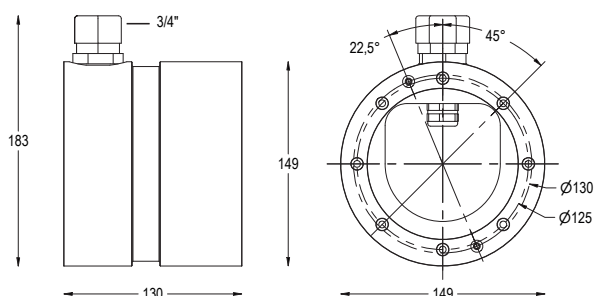

Technical drawing

MAGIC LINEA NICHE

Complete watertight niche for reinforced concrete and prefabricated + PVC for MAGIC LINEA lamps. With cable gland and space for collecting cable.

Code	Description	€
5500004500	SIDE CABLE OUT	-
5500004502	REAR CABLE OUTPUT	-