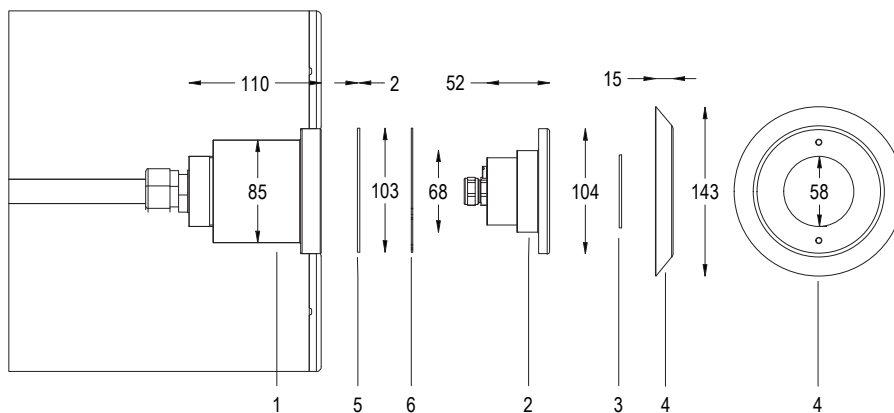

Technical drawing