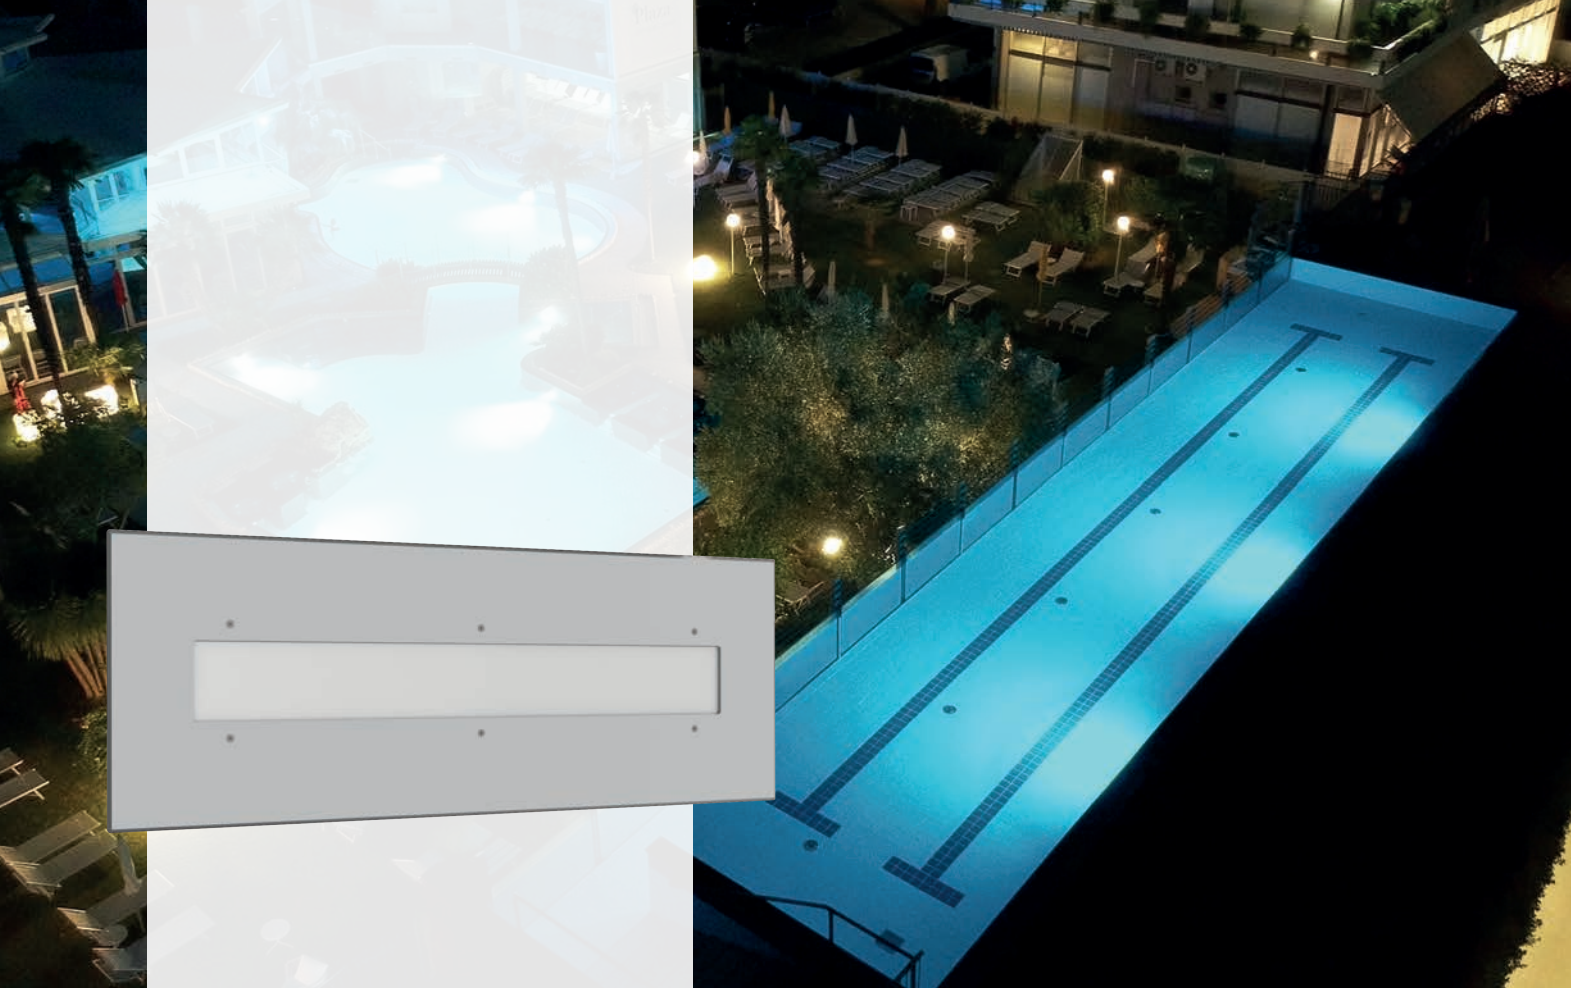

MAGICLINEA^{IN}

NICHE AND INOX FLANGE

LED lamp designed to best illuminate medium-sized pools. The included recess contains the necessary cable for poolside maintenance. Pool type: recessed in concrete / with tiles.

12 V AC CL III IP 68

AISI316L STEEL GLASS