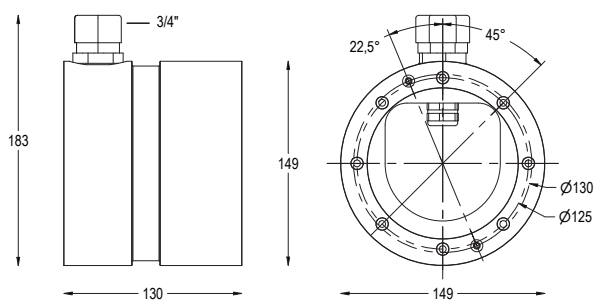

Technical drawing