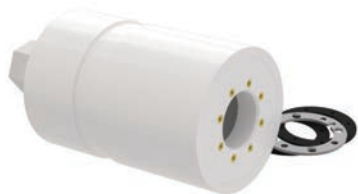

MINI PERLA SMALL NICHE

Complete wall adapter not watertight for reinforced concrete and prefabricated + PVC for per MINI PERLA lamps. Compact size.

Code	€
5521018600	-

Technical drawing

MICRO PERLA NICHE WITH HOUSING FOR COLLECTING CABLE