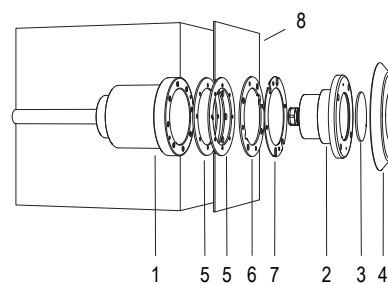

MINI PERLA

NOT WATERTIGHT NICHE AND
PLC FLANGE

LED lamp designed to best illuminate
medium and small pools. Niche included
with reduced dimensions.

Pool type: panel / concrete / with tiles or
sheet.

12 V AC CL III IP68

AISI316L STEEL GLASS

- 1 NICHE
- 2 LAMP
- 3 OPTICAL DIFFUSER
- 4 FRONT FLANGE
- 5 GASKET
- 6 LINER FLANGE
- 7 PLEXY SPACER
- 8 POOL LINER

Technical drawing

FIX / RGBW PLC: