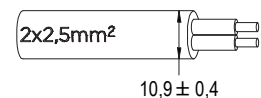

Technical drawing

FIX / RGBW PLC:

FIX FIXED COLOR VERSION

24W / 31VA 30 m 15 - 20

Other LED colors are available upon request
24 V DC are available on request

Code	LED color	Total luminous flu	Beam angle	€
LAMP WITH STAINLESS STEEL FLANGE, NICHE, DIFFUSER and 4m CABLE				
2108344191	5300K	2795 lm	120°	-
2108344190	3000K	2510 lm	120°	-
LAMP WITH STAINLESS STEEL FLANGE, DIFFUSER and 4m of CABLE				
2108340191L	5300K	2795 lm	120°	-
2108340190L	3000K	2510 lm	120°	-