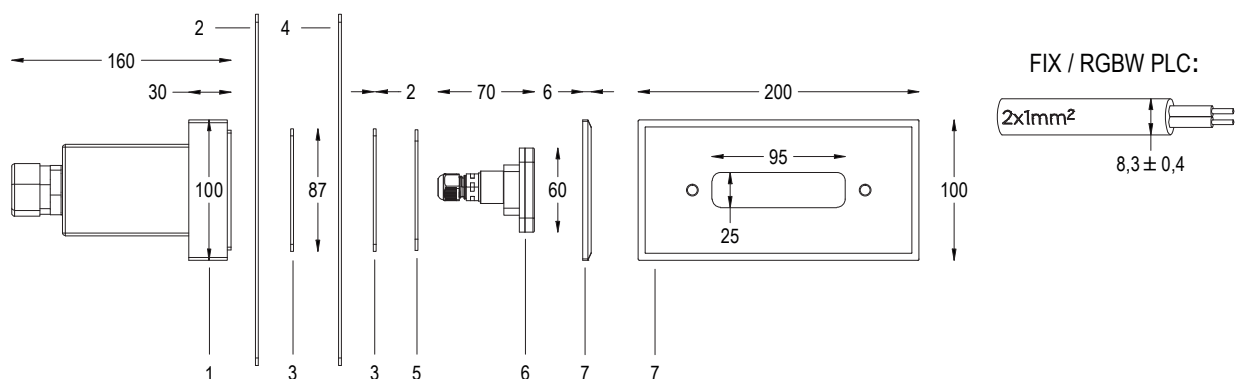

FIX FIXED COLOR VERSION

8.8W / 11VA 35 m 10 - 15

Other LED colors are available upon request
24 V DC are available on request

Code	LED color	Total luminous flu	Beam angle	€
LAMP WITH STAINLESS STEEL FLANGE, NICHE and 4m CABLE				
 2104801293	5300KK	1138	120°	-
 2104801290	3000KK	1080	120°	-
LAMP WITH STAINLESS STEEL FLANGE and 4m CABLE				
 2104801293L	5300KK	1138	120°	-
 2104801290L	3000KK	1080	120°	-