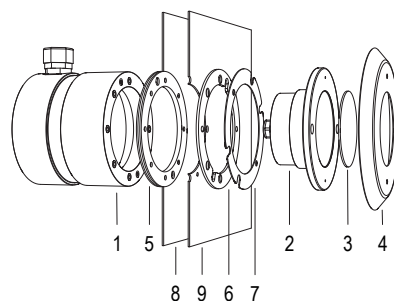

-  12 V AC
-  CL III
-  IP68
-  AISI316L STEEL
-  GLASS

- 1 NICHE
- 2 LAMP
- 3 OPTICAL DIFFUSER
- 4 FRONT FLANGE
- 5 SANDWICH GASKET
- 6 LINER FLANGE
- 7 PLEXY SPACER
- 8 PANEL
- 9 POOL LINER

Technical drawing