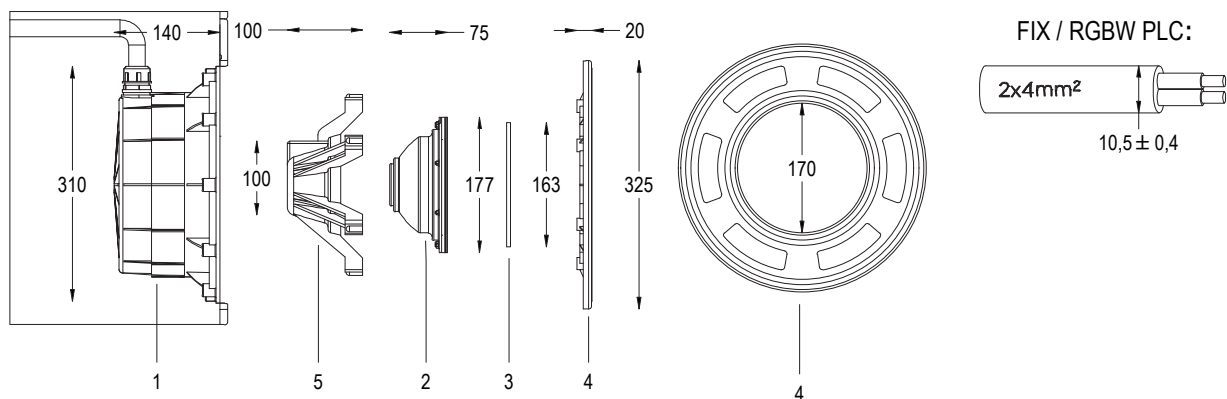

Pool type: panel / concrete / with tiles or sheet.

12 V AC  CL III  IP68

 AISI316L STEEL  GLASS

- 1 NICHE
- 2 LAMP
- 3 OPTICAL DIFFUSER
- 4 FRONT FLANGE
- 5 LAMP HOLDER RING

Technical drawing

FIX FIXED COLOR VERSION