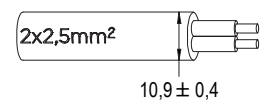

Technical drawing

FIX / RGBW PLC:

FIX FIXED COLOR VERSION

24W / 31VA 30 m 15 - 20

Other LED colors are available upon request
24 V DC are available on request

	Code	LED color	Total luminous flu	Beam angle	€
LAMP WITH PVC FLANGE, NICHE, DIFFUSER and 4m of CABLE					
	2108834191	5300K	2795 lm	120°	-
	2108834190	3000K	2510 lm	120°	-
LAMP WITH PVC FLANGE, DIFFUSER and 4m of CABLE					
	2108830191L	5300K	2795 lm	120°	-
	2108830190L	3000K	2510 lm	120°	-