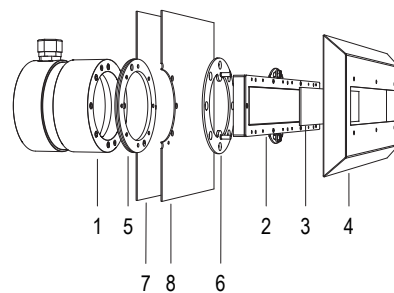

MAGICLINEA

NICHE AND PVC FLANGE

LED lamp designed to best illuminate medium-sized pools. The included recess contains the necessary cable for poolside maintenance.
Pool type: panel / concrete / with tiles or sheet.

12 V AC CL III IP IP68

AISI316L STEEL GLASS

- 1 NICHE
- 2 LAMP
- 3 OPTICAL DIFFUSER
- 4 FRONT FLANGE
- 5 GASKET
- 6 FIXING RING
- 7 PANEL
- 8 POOL LINER

Technical drawing