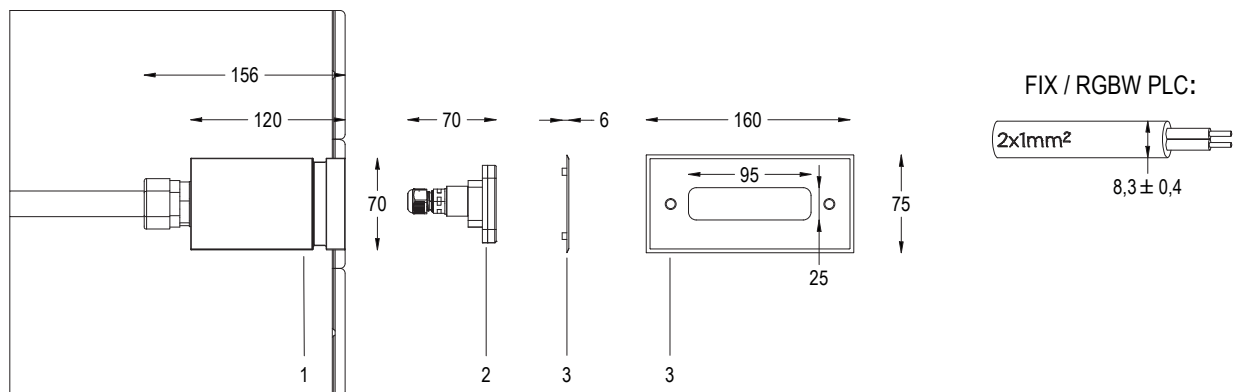

Technical drawing