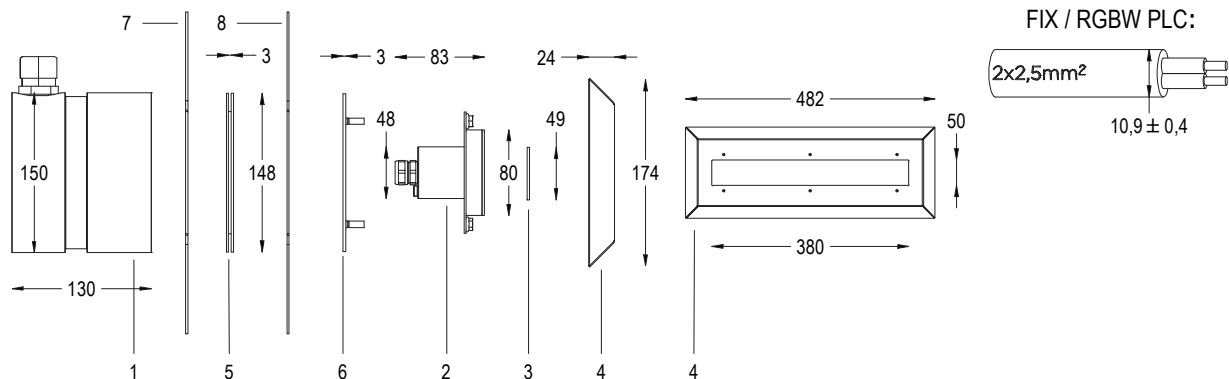

12 V AC  CL III  IP IP68

 AISI316L STEEL  GLASS

- 1 NICHE
- 2 LAMP
- 3 OPTICAL DIFFUSER
- 4 FRONT FLANGE
- 5 GASKET
- 6 FIXING RING
- 7 PANEL
- 8 POOL LINER

Technical drawing

FIX FIXED COLOR VERSION

W **2 WIRES**