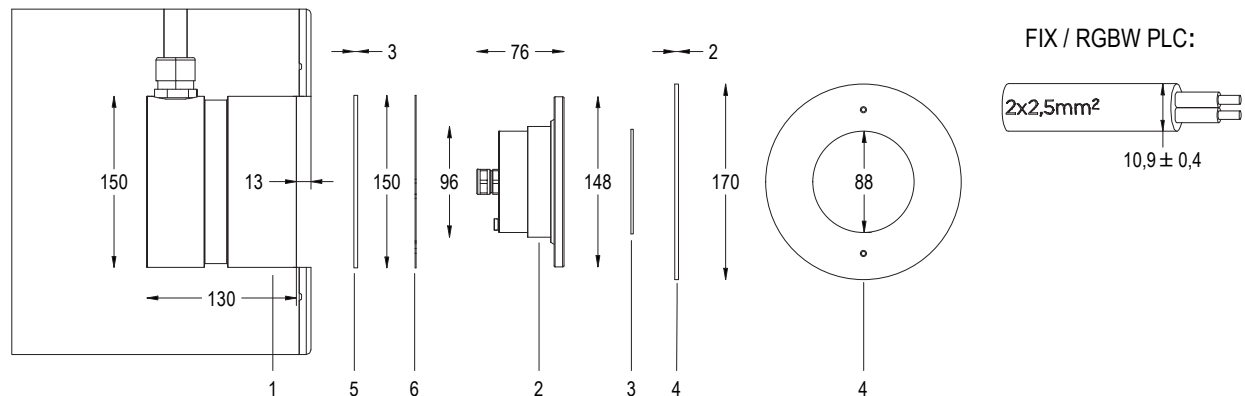

12 V AC  CL III  IP 68

 AISI316L STEEL  GLASS

- 1 NICHE
- 2 LAMP
- 3 OPTICAL DIFFUSER
- 4 FRONT FLANGE
- 5 STAINLESS STEEL SPACER
- 6 PLEXY SPACER

Technical drawing

FIX FIXED COLOR VERSION

40W / 50VA ^CMAX 19 m ^{m²} 20 - 25