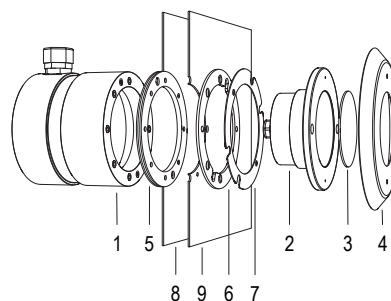

-  12 V AC
-  CL III
-  IP68
-  AISI316L STEEL
-  GLASS

- 1 NICHE
- 2 LAMP
- 3 OPTICAL DIFFUSER
- 4 FRONT FLANGE
- 5 SANDWICH GASKET
- 6 LINER FLANGE
- 7 PLEXY SPACER
- 8 PANEL
- 9 POOL LINER

Technical drawing