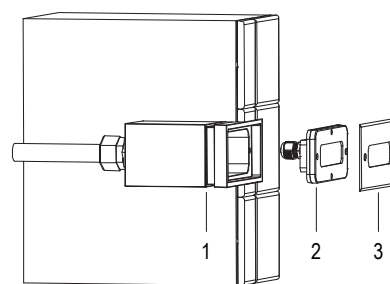

MINI **MAGICLINE** IN

NICHE AND INOX FLANGE

LED lamp designed to best illuminate small pools, whirlpool areas and stairways. Niche included with small dimensions.

Pool type: recessed in concrete / with tiles.

12 V AC
CL III
IP68

AISI316L STEEL
GLASS

- 1 NICHE
- 2 LAMP
- 3 FRONT FLANGE

Technical drawing