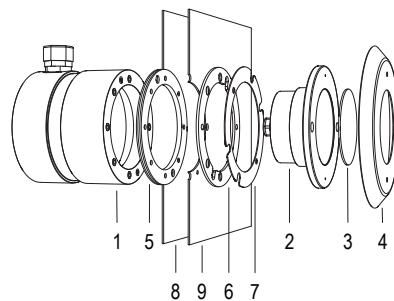

PERLA^{power}

NICHE AND PVC FLANGE

LED lamp designed for optimum illumination of large pools. The included niche contains the necessary cable for poolside maintenance.

Pool type: panel / concrete / with tiles or liner.

12 V AC CL III IP68

AISI316L STEEL GLASS

- 1 NICHE
- 2 LAMP
- 3 OPTICAL DIFFUSER
- 4 FRONT FLANGE
- 5 SANDWICH GASKET
- 6 LINER FLANGE
- 7 PLEXY SPACER
- 8 PANEL
- 9 POOL LINER

Technical drawing

FIX / RGBW PLC: