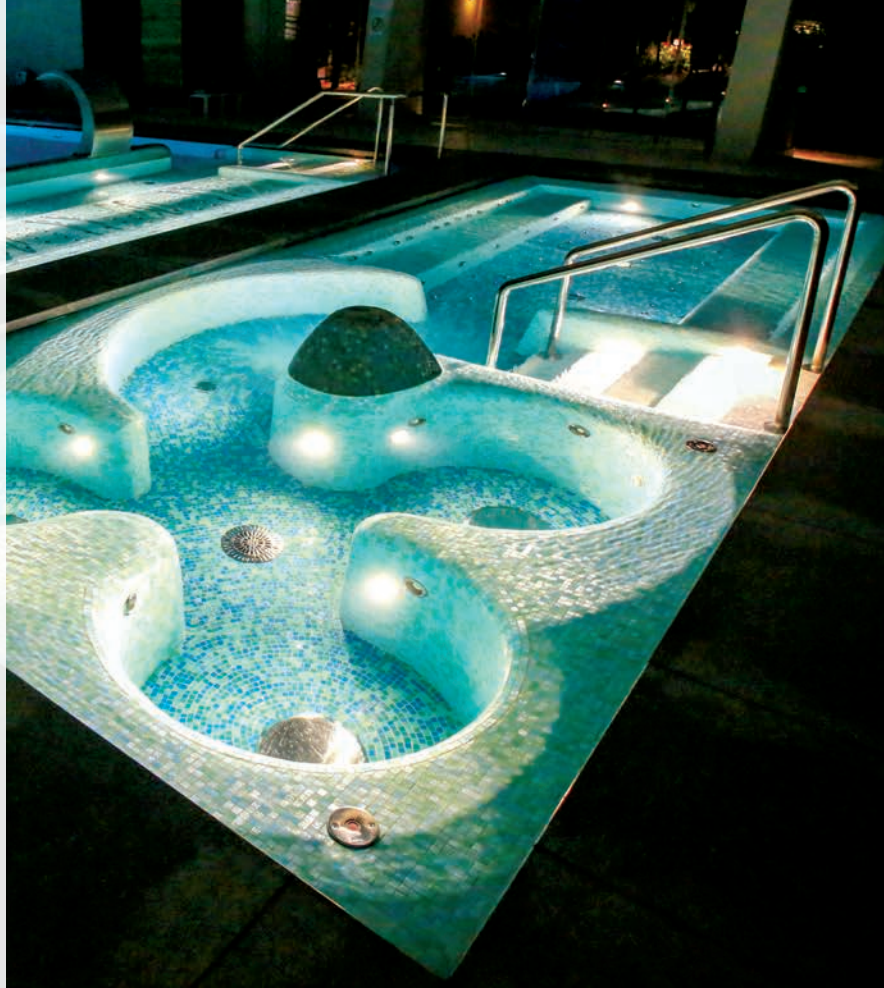

microPERLA^{IN}

NOT WATERTIGHT NICHE AND
INOX FLANGE

LED lamp designed to best illuminate small
pools, whirlpool areas and stairways. Niche
included with small dimensions.

Pool type: recessed in concrete / with tiles.

12 V AC CL III IP68

AISI316L STEEL GLASS