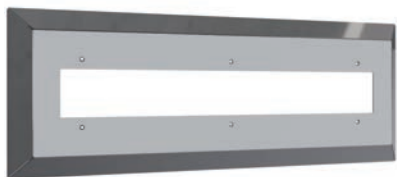

MAGIC LINEA FLANGES

Front flanges in polished AISI316L stainless steel (A and C) and in PVC (B) for MAGIC LINEA lamps for normal version and recessed version (IN). * On request also BLACK.

Code	Dimensions L x P x H mm	Weight	Types	Thickness	€
4920002226	482 x 176	0.8 kg	A	24 mm	-
4920002264	482 x 176	0.8 kg	B	25 mm	-
4920002326	476 x 180	1.6 kg	C	2 mm	-

Flange - Variants

A

B

C

MINI MAGIC LINEA FLANGES

Polished AISI316L stainless steel front flange for MINI MAGIC LINEA lamps. Available in other colors on request.

Code	Dimensions L x P x H mm	Types	€
4900010023	200 x 100	A	-
4900020023	160 x 75	B	-

Flange - Variants

A

B