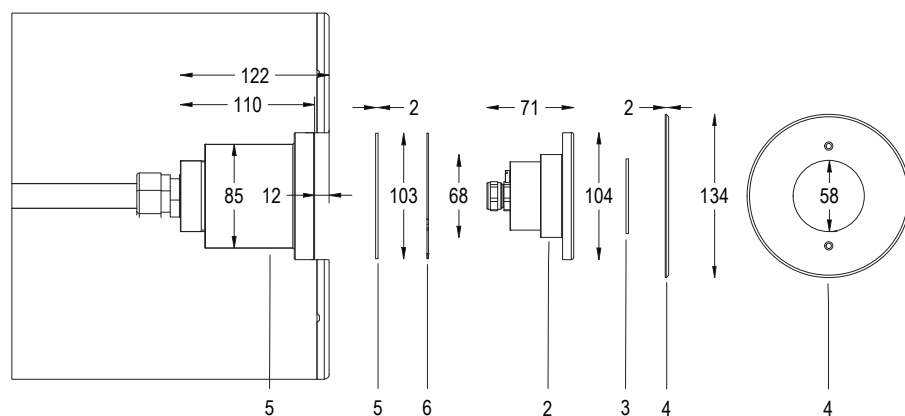

Technical drawing