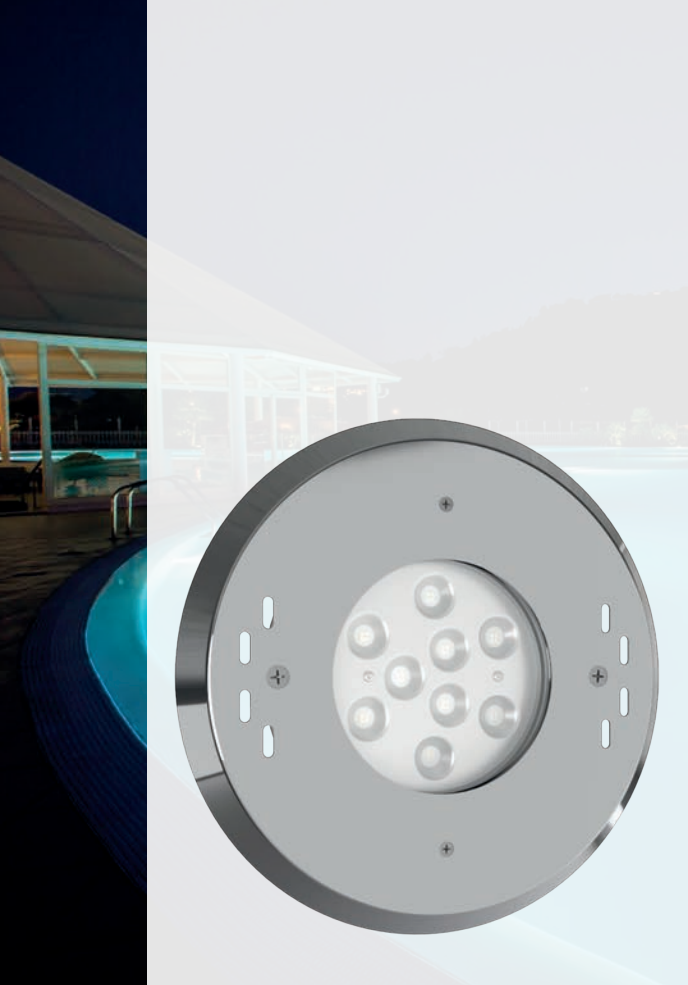

CONVERT. DMX - PLC
Cod. 4493000042
€ -
p. 90

DALI - PLC CONV.
Cod. 4493000001
€ -
p. 90

Comprehensive list of accessories and spare parts searchable from p. 88

STW POWER

WIBRE REPLACEMENT

LED pool lamp, ideal for large pools. The dimensions and the supplied flange allow installation as a replacement for 300 W halogen Par-56 spotlights in Wibre niche.