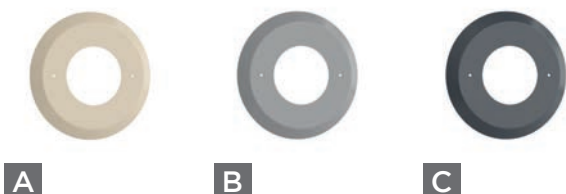

Flange - Variants