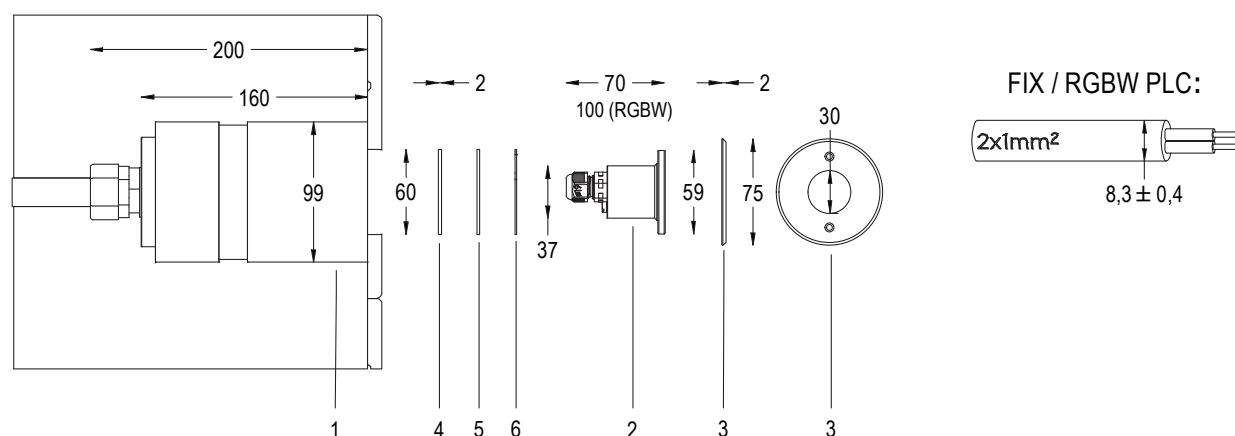

Technical drawing