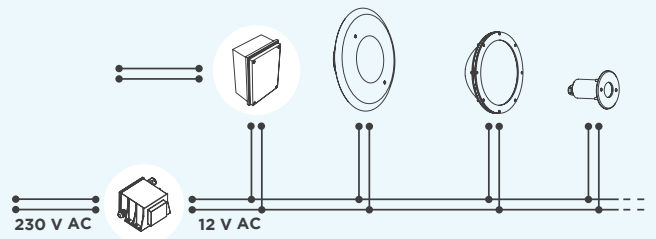

PLC with DMX wiring diagram